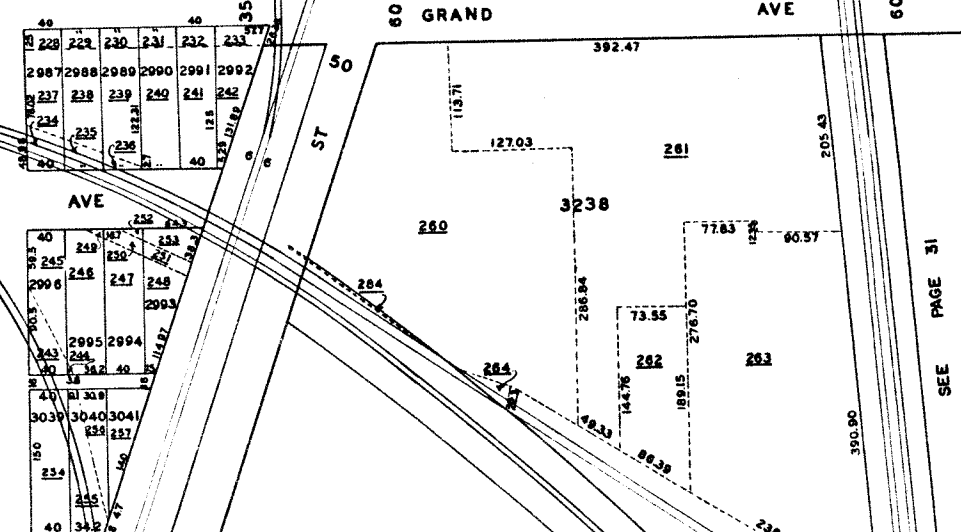

MIDD. 4TH WARD

WOODLAWN

FOREST

PENFIELD

JACOBY

CALUMET

SCALE 1"=100'

SEE PAGE 31

SEE PAGE 34

AVE

50