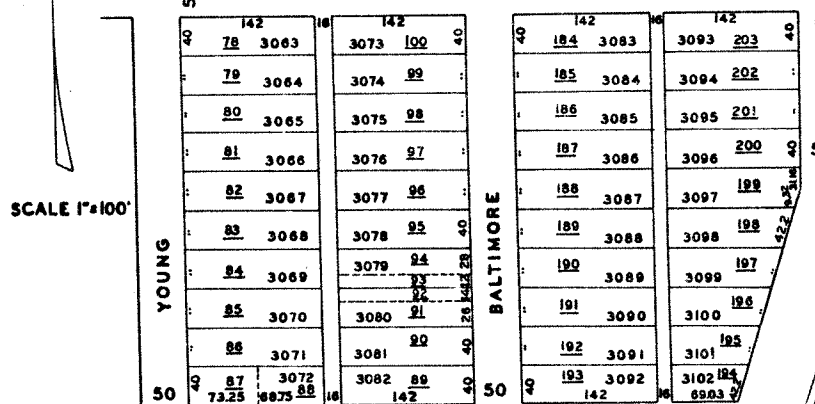

MIDD. 4TH WARD

WOODLAWN

FOREST

PENFIELD

JACOBY

CALUMET

SCALE 1"=100'

SEE PAGE 31