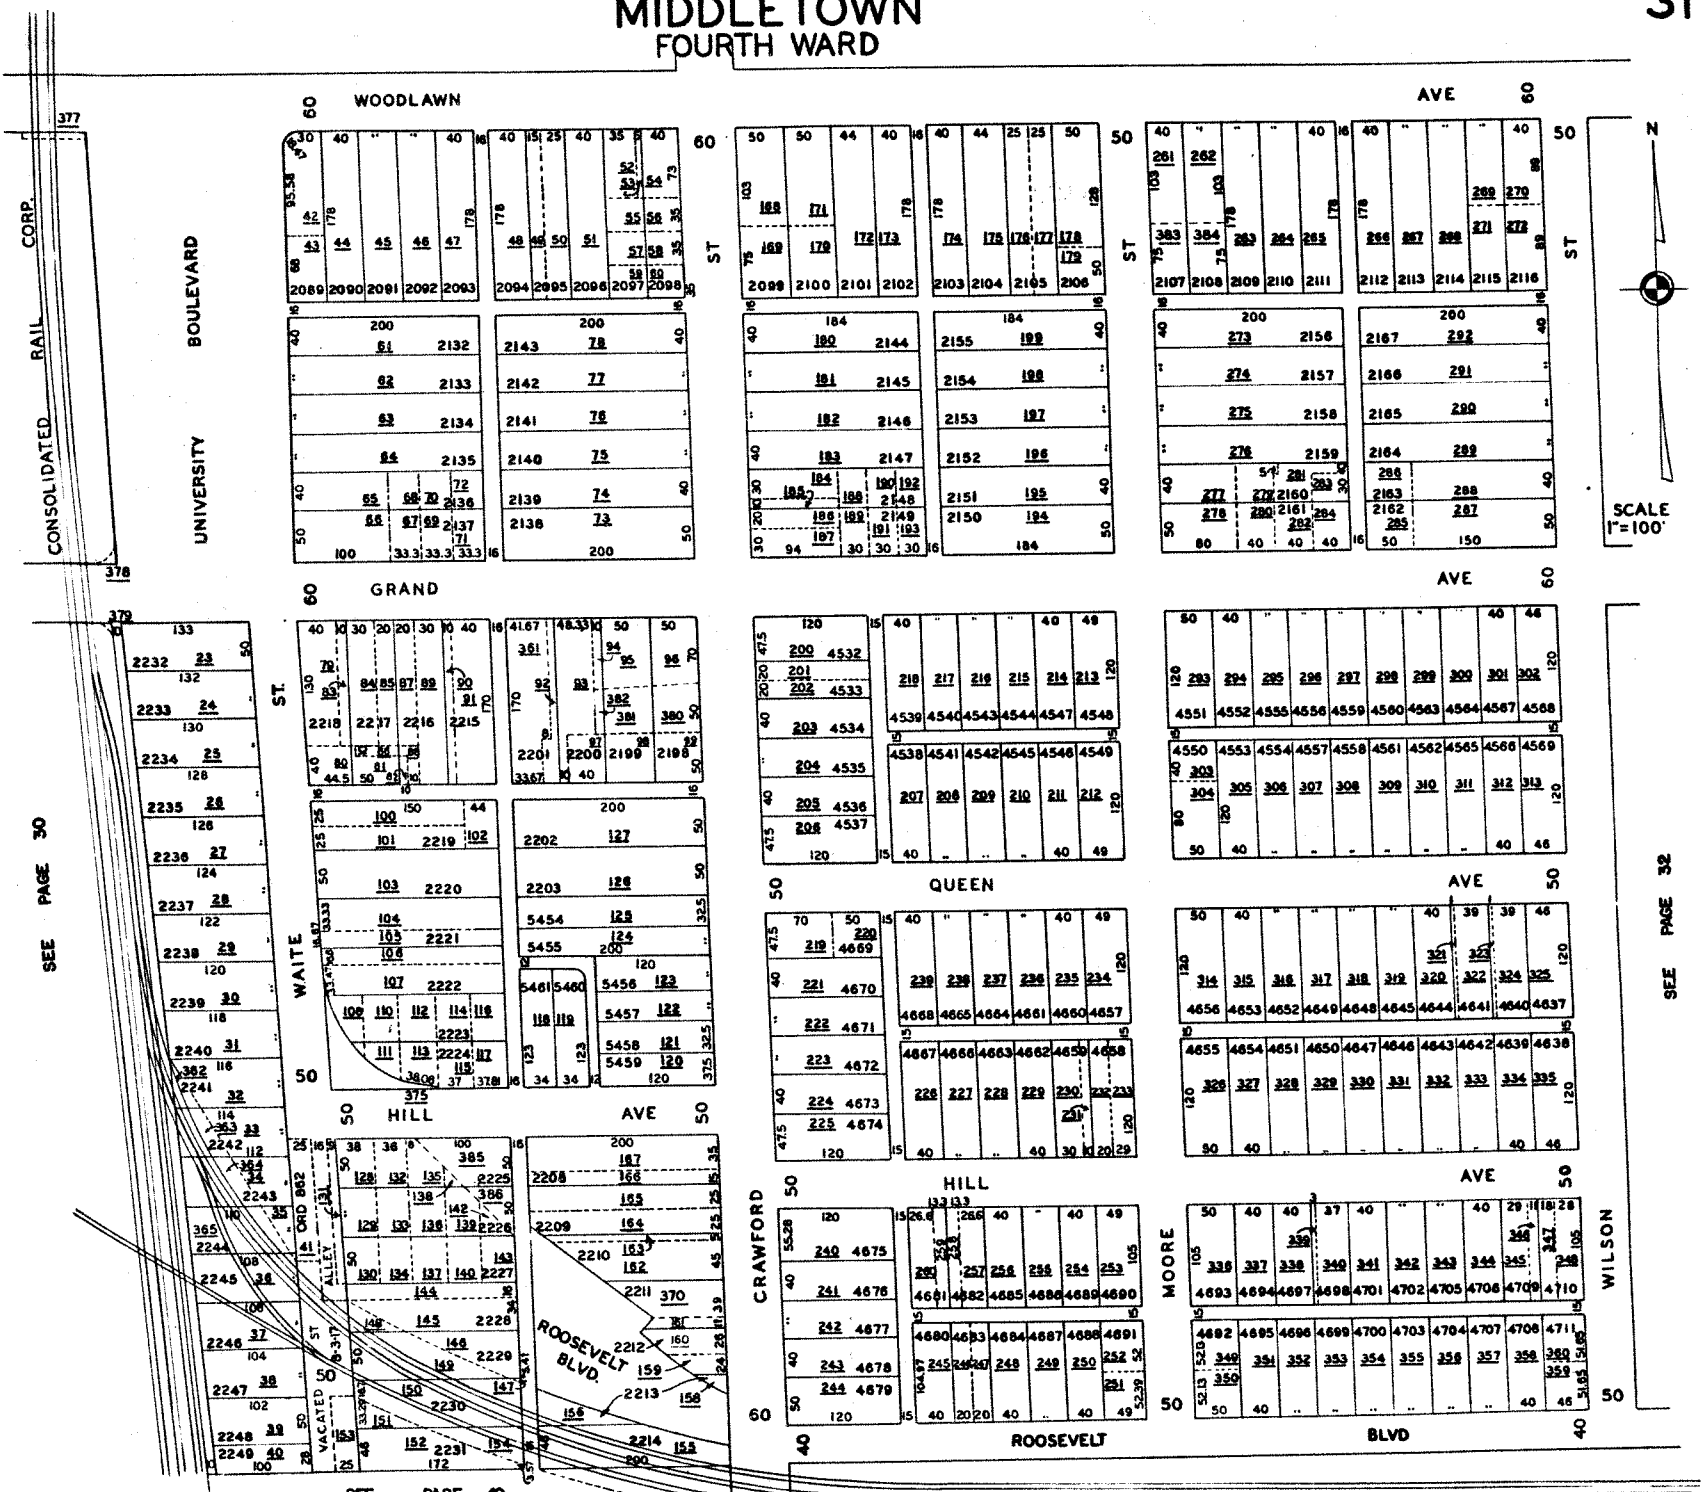

# MIDDLETOWN FOURTH WARD

SEE PAGE 30

SEE PAGE 32

SEE PAGE 40

SCALE  
1" = 100'