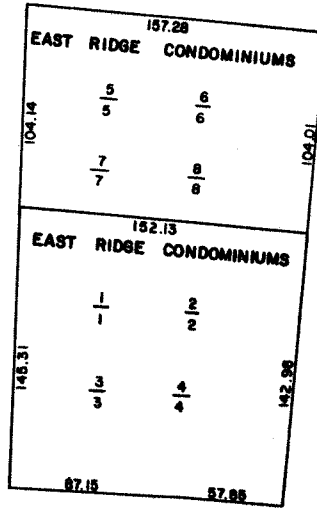

MIDDLETOWN  
FOURTH WARD

90

SCALE 1" = 50'

CAPRICE DRIVE