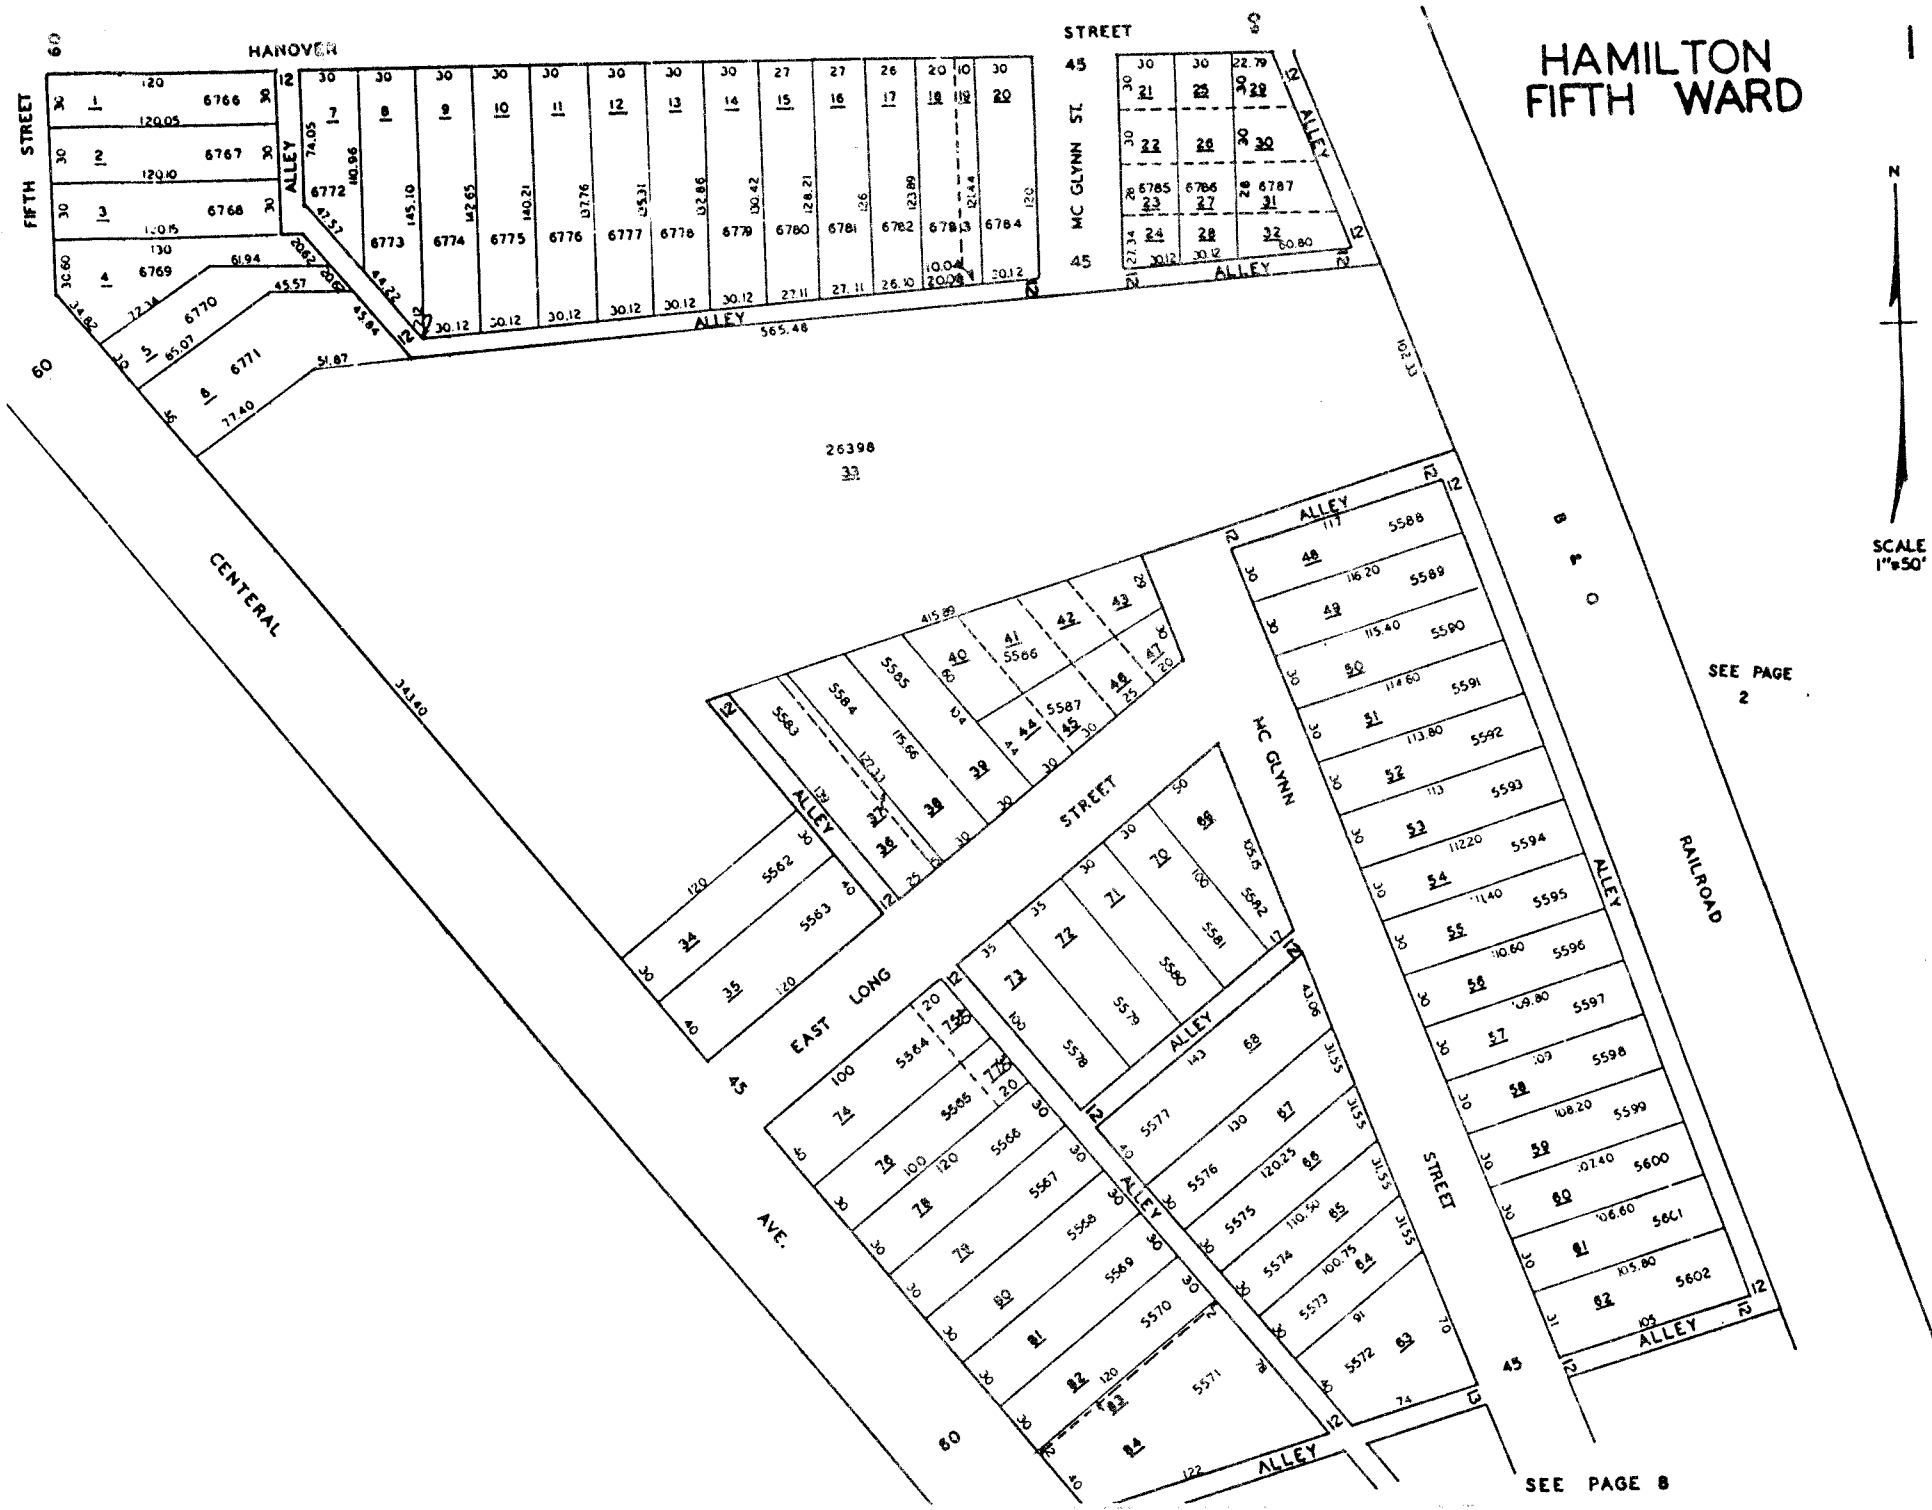

HAMILTON FIFTH WARD

SCALE
1"=50'

SEE PAGE
2

SEE PAGE 8