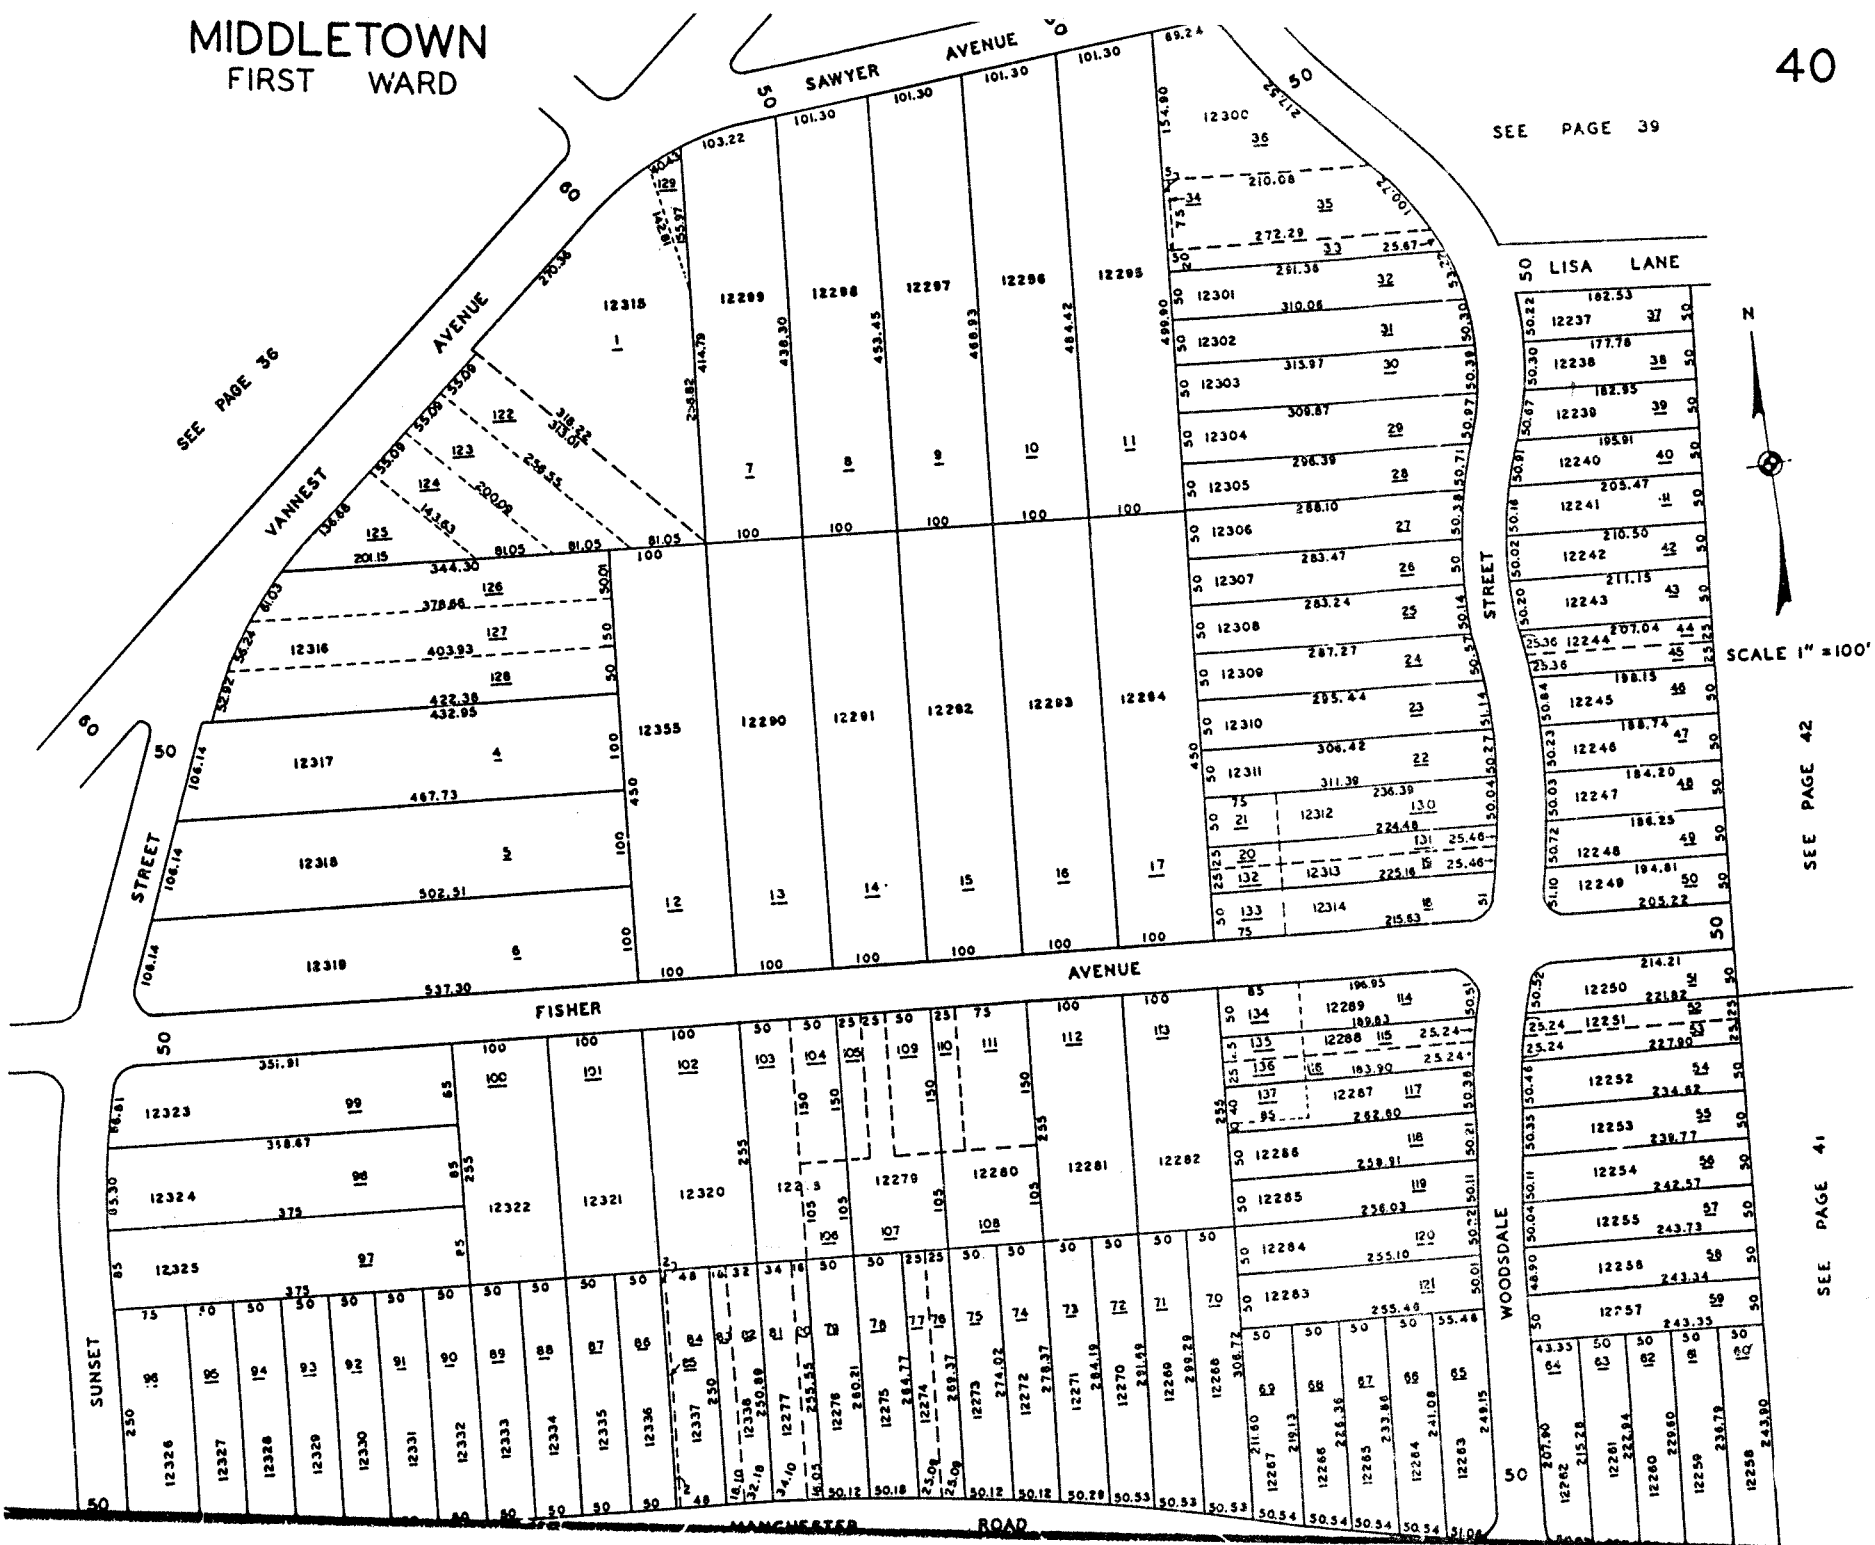

MIDDLETOWN  
FIRST WARD

SEE PAGE 39

SCALE 1" = 100'

SEE PAGE 42

SEE PAGE 41