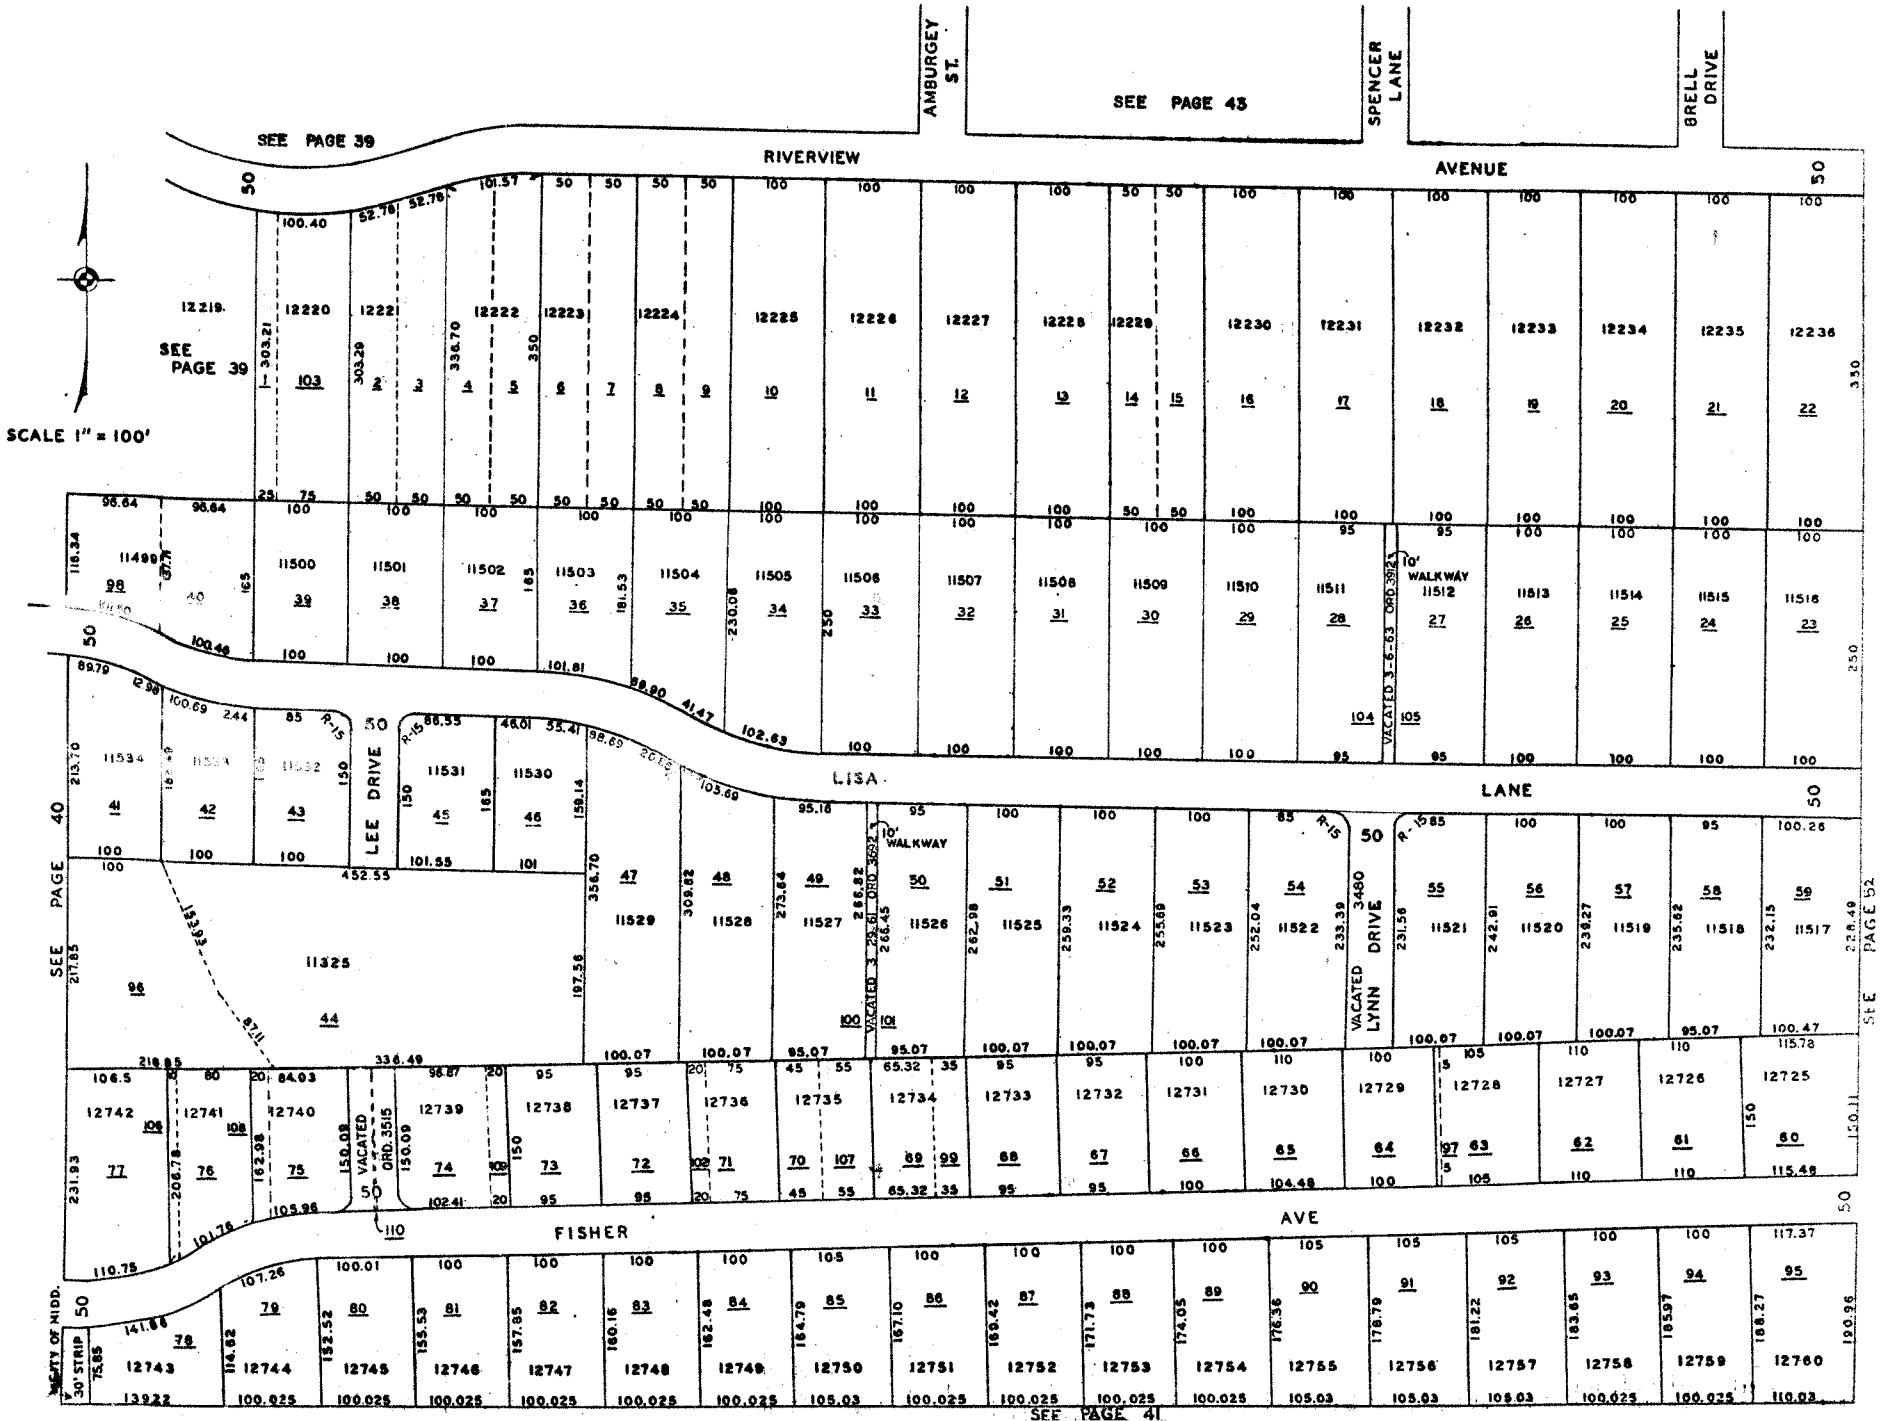

MIDDLE TOWN

FIRST WARD

42

SCALE 1" = 100'

SEE PAGE 39

SEE PAGE 39

SEE PAGE 43

SEE PAGE 40

SEE PAGE 41

350

250

228.48

150.11

50

100.96

110.03