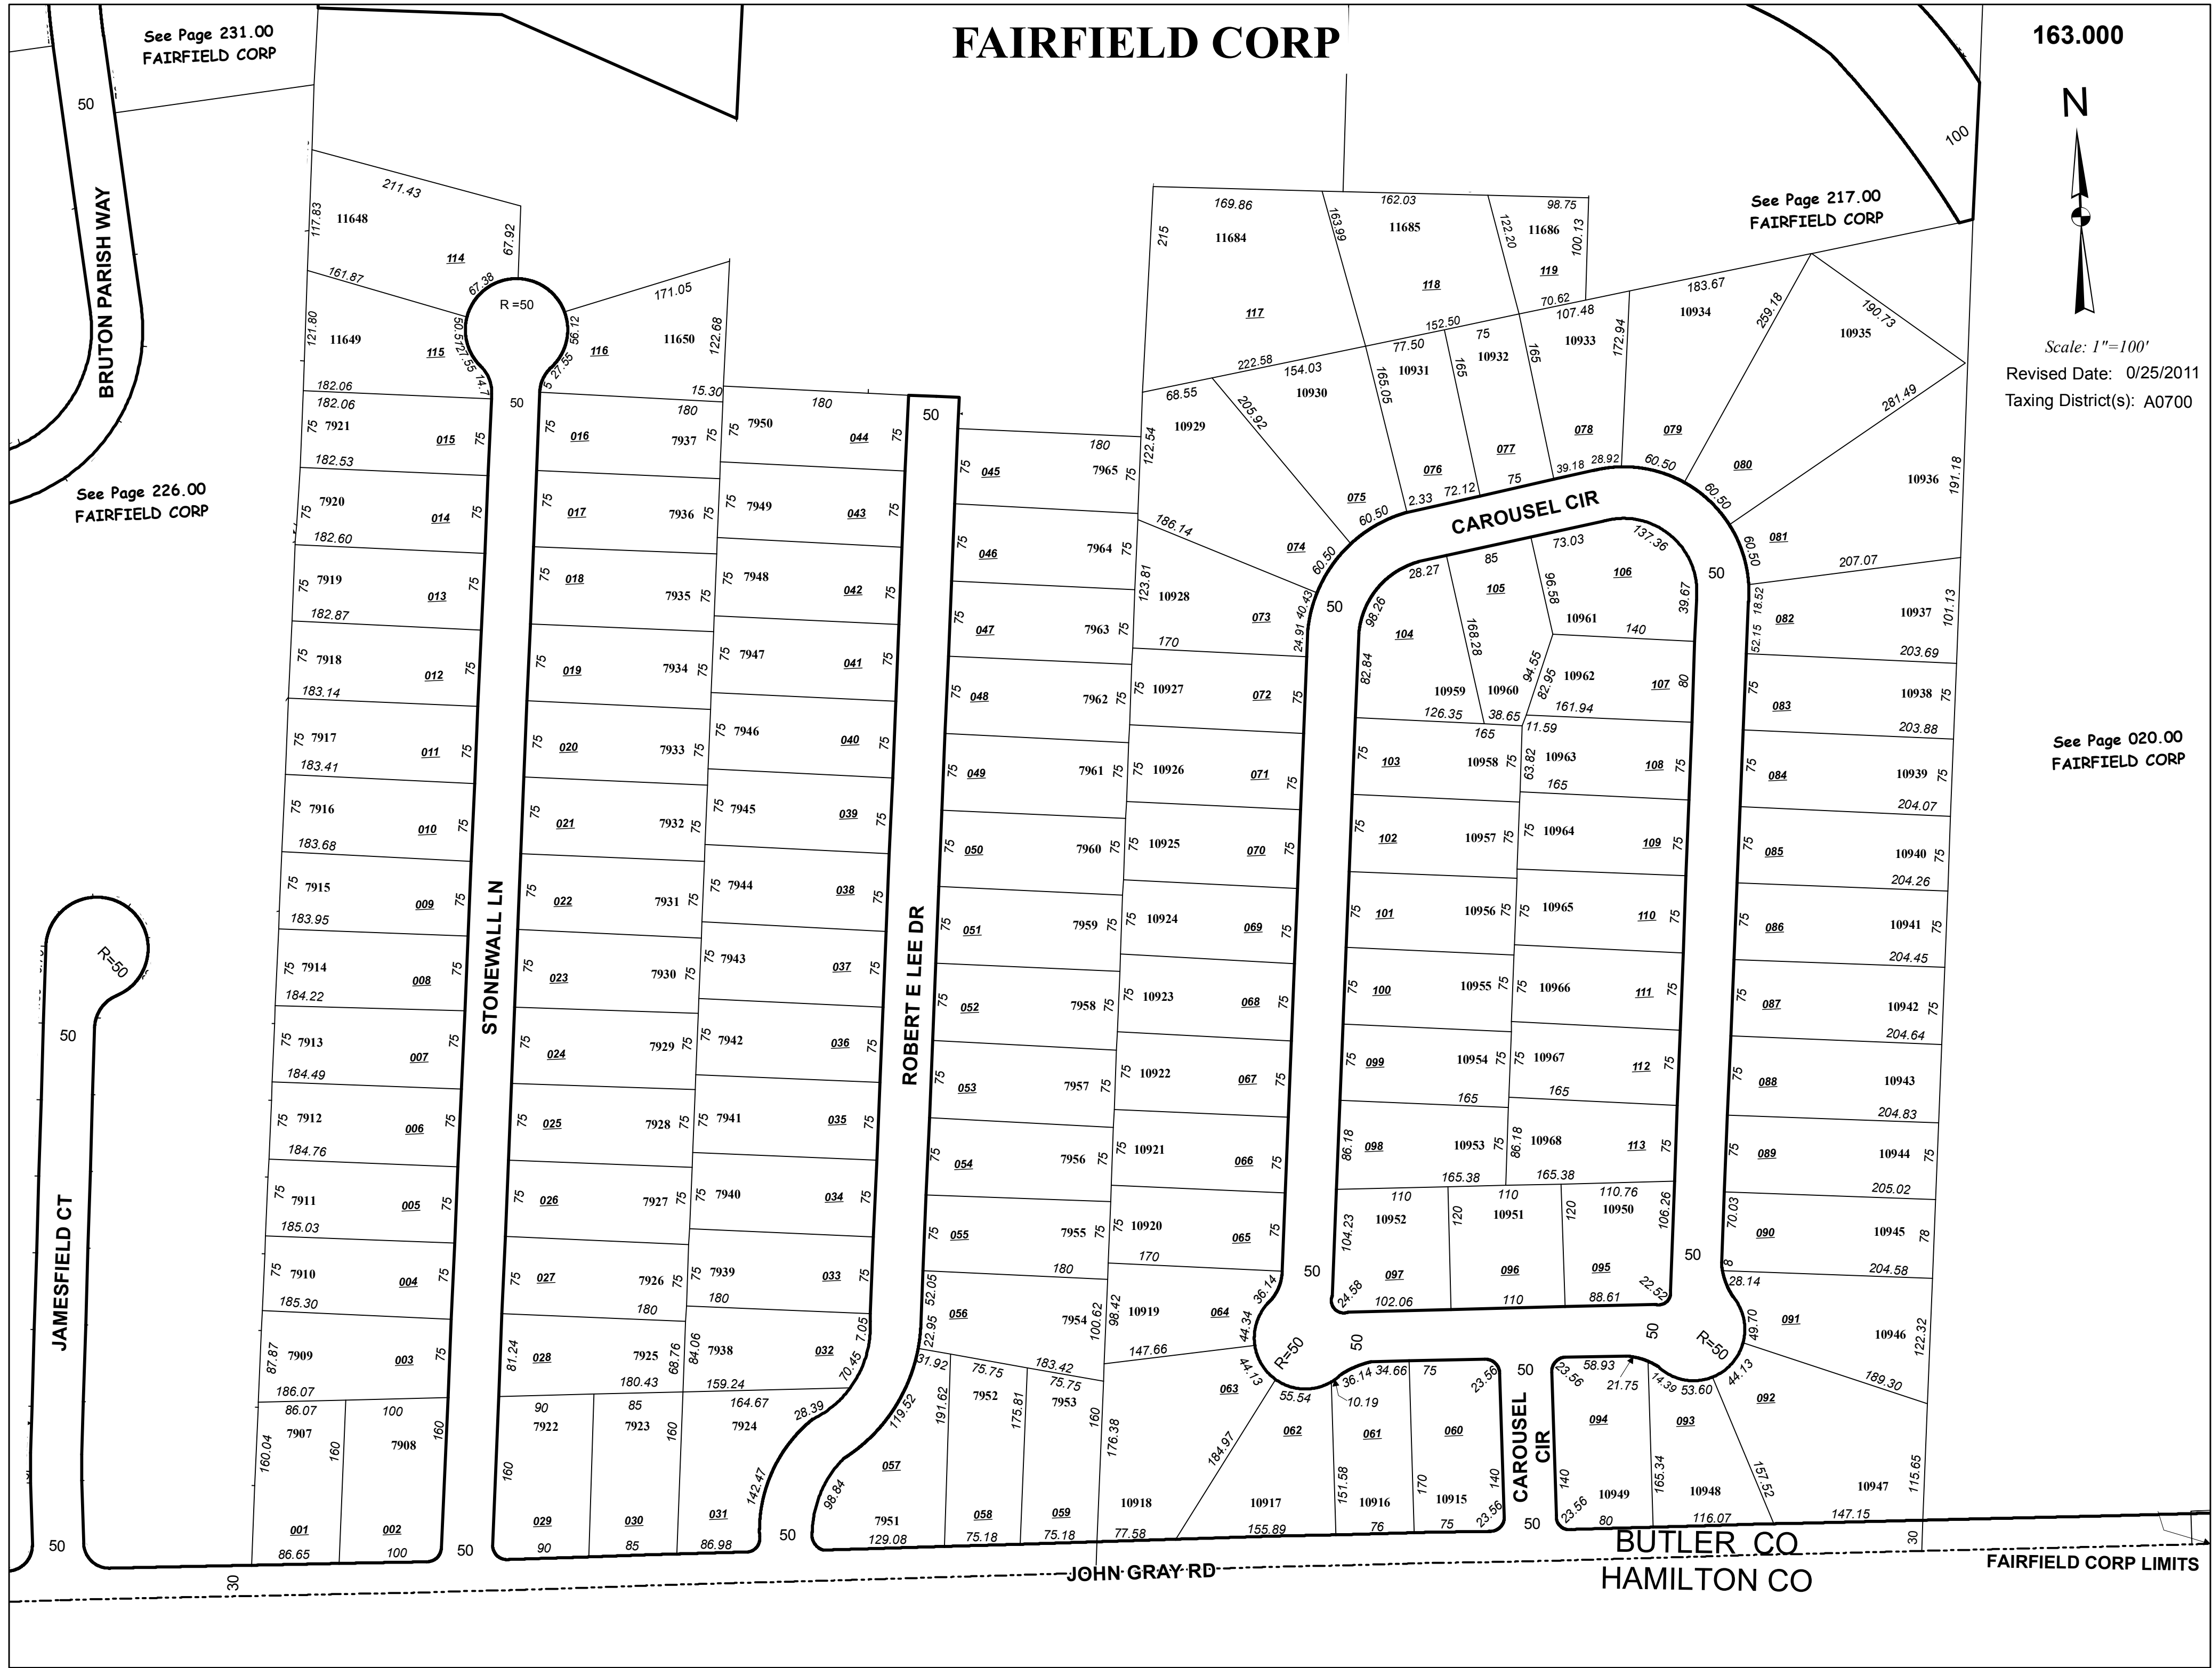

FAIRFIELD CORP

163.000

N

Scale: 1"=100'
Revised Date: 0/25/2011
Taxing District(s): A0700

See Page 231.00
FAIRFIELD CORP

See Page 217.00
FAIRFIELD CORP

See Page 226.00
FAIRFIELD CORP

See Page 020.00
FAIRFIELD CORP

JAMESFIELD CT

BRUTON PARISH WAY

STONEWALL LN

ROBERT E LEE DR

CAROUSEL CIR

BUTLER CO
HAMILTON CO

FAIRFIELD CORP LIMITS

JOHN GRAY RD