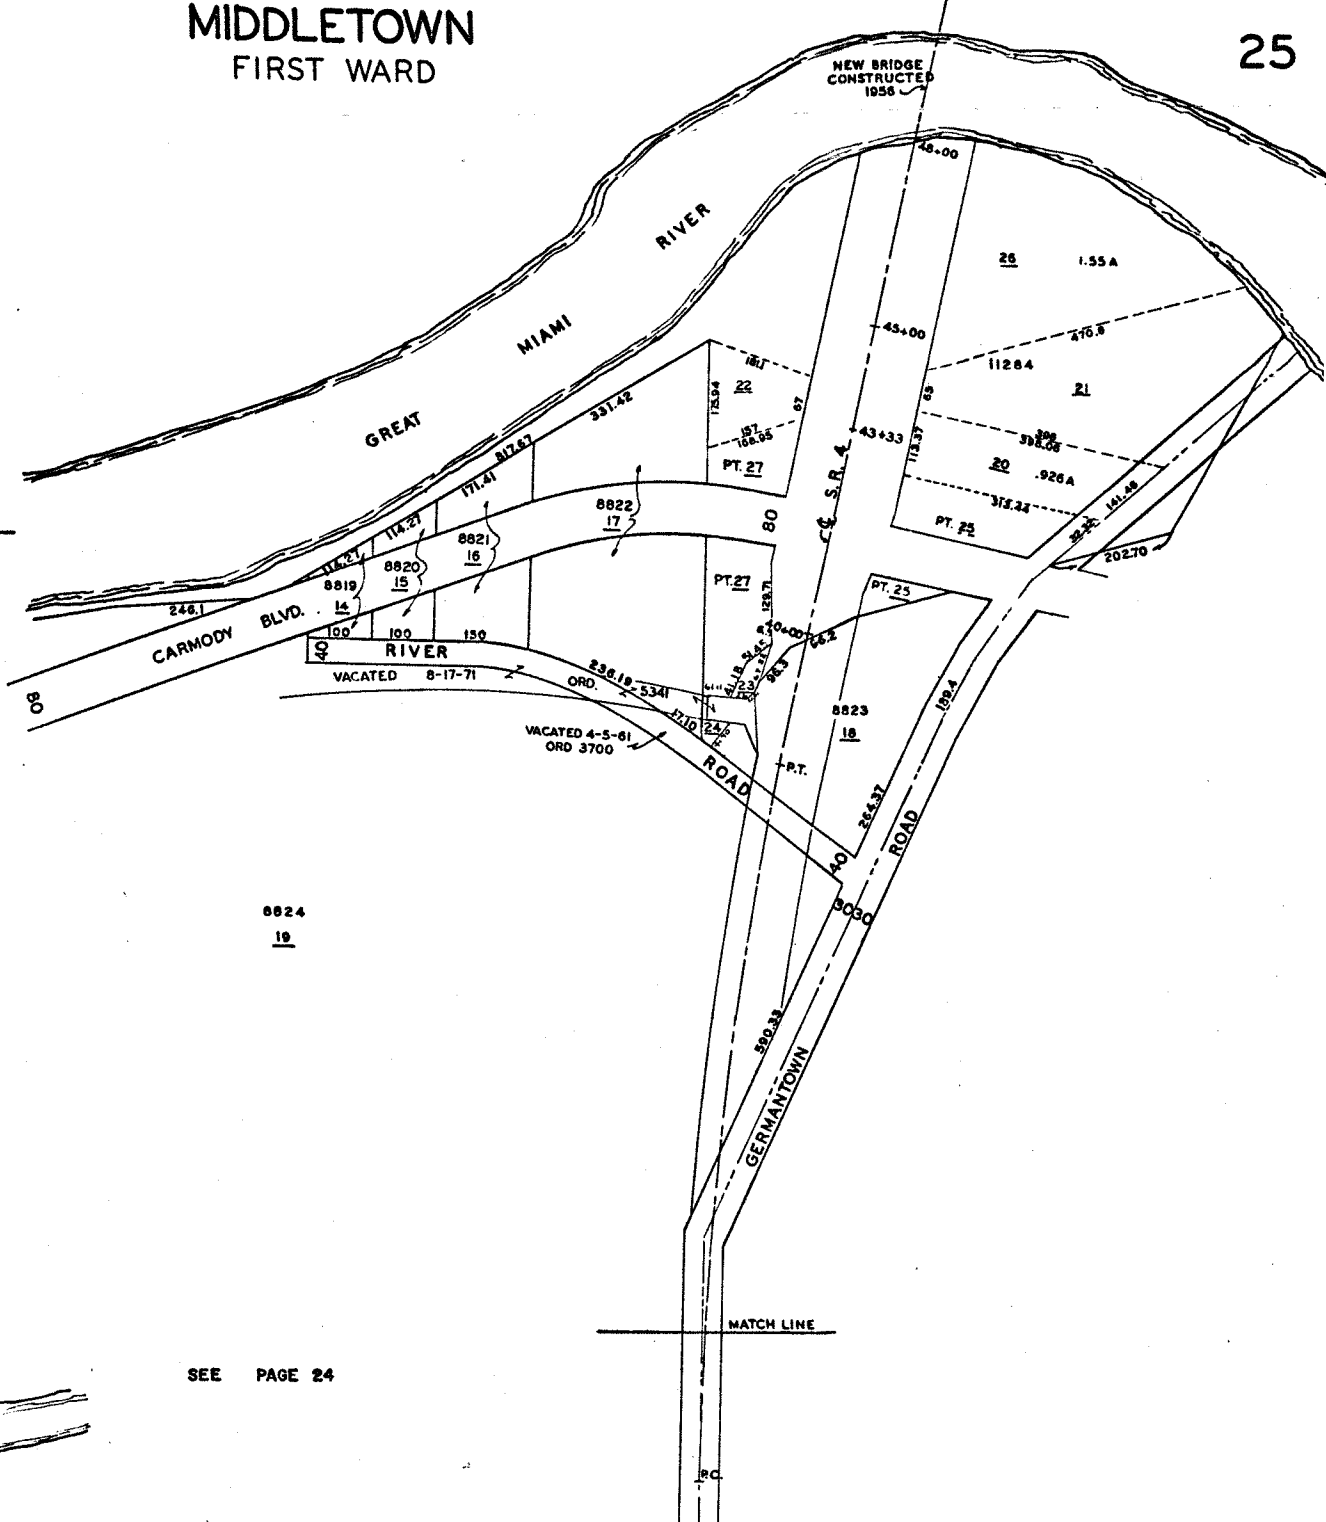

MIDDLETOWN FIRST WARD

SCALE 1" = 150'

SEE PAGE 26

SEE PAGE 24