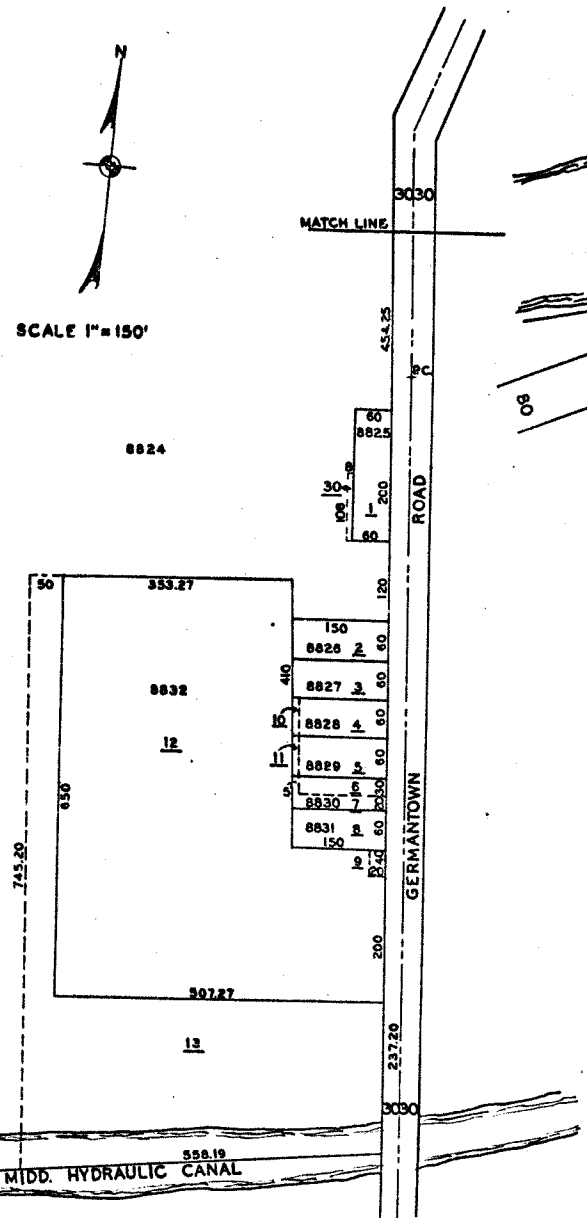

MIDDLETOWN FIRST WARD

SCALE 1" = 150'

SEE PAGE 26

SEE PAGE 24