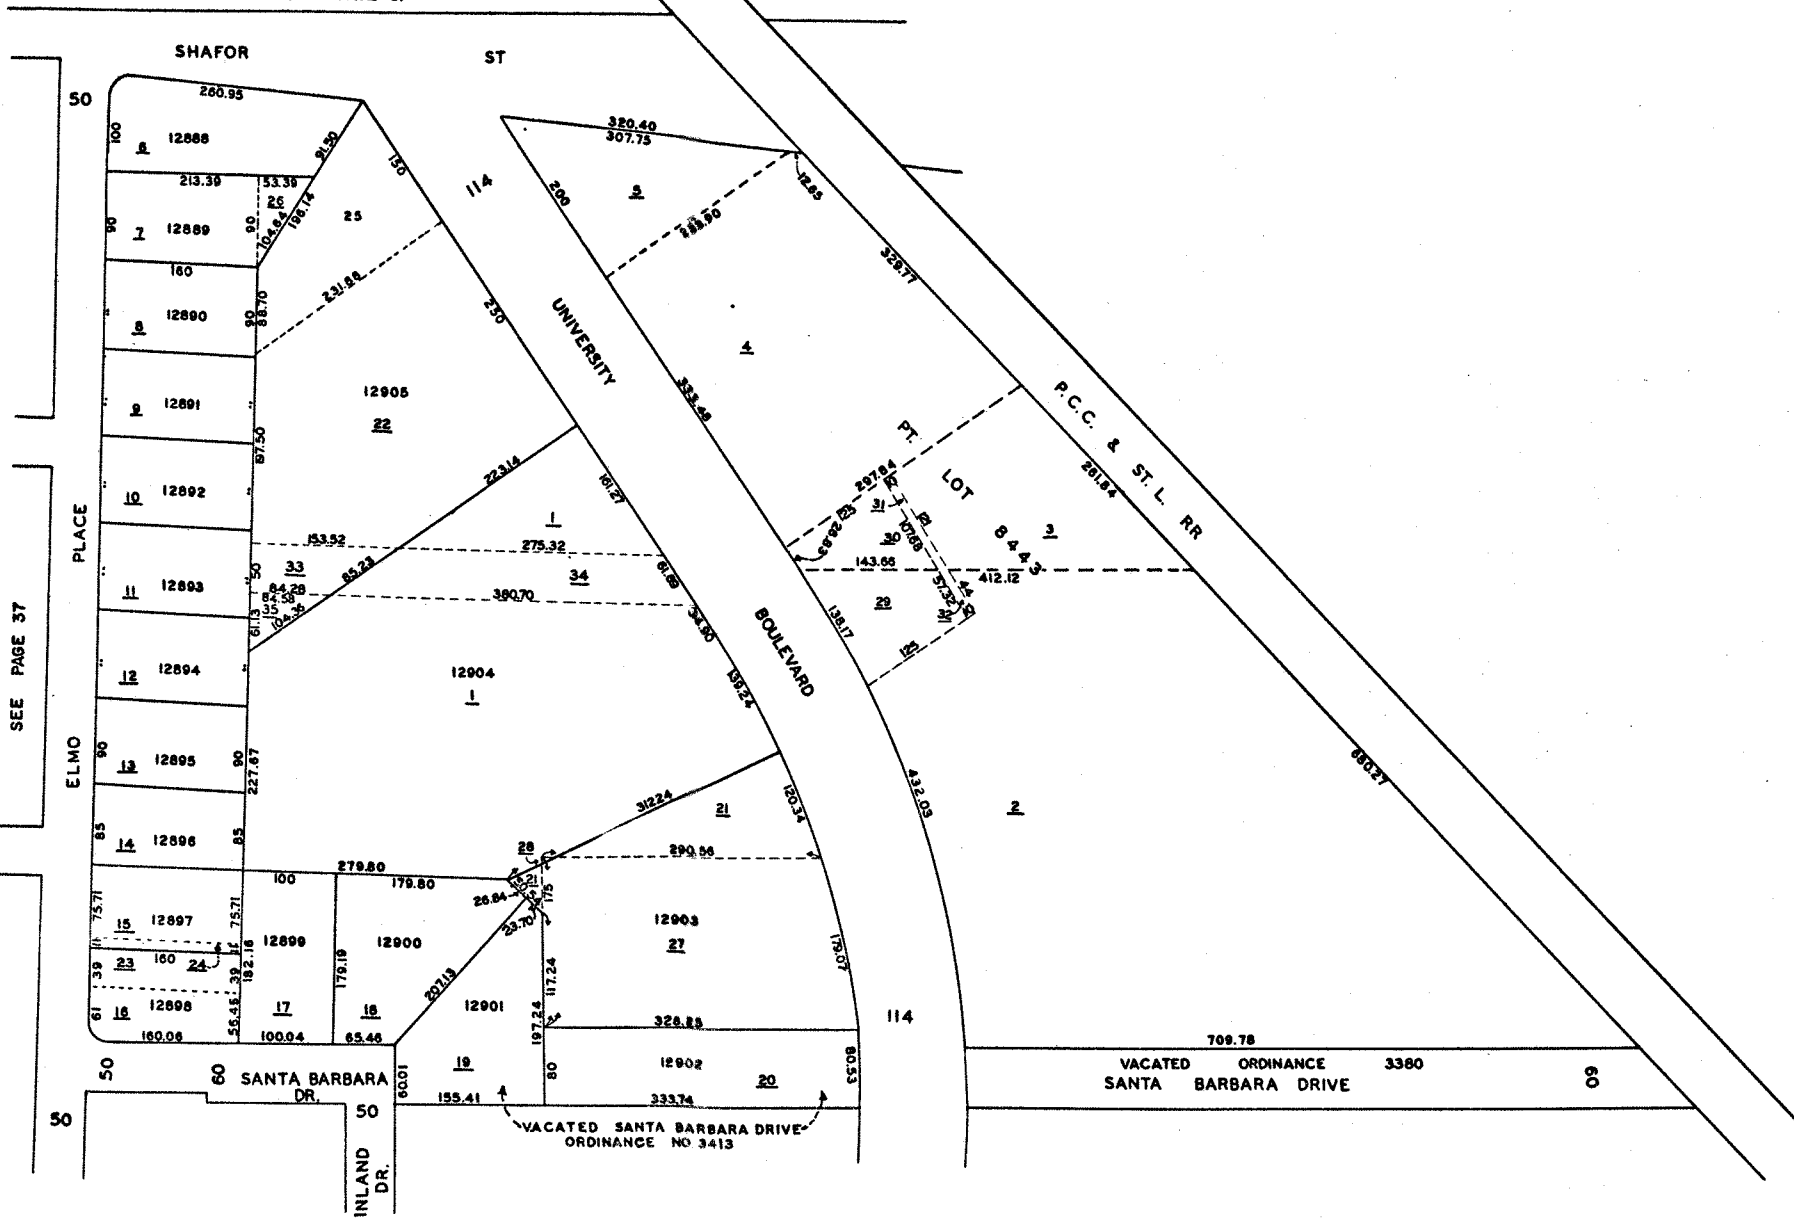

MIDDLETOWN
THIRD WARD

SCALE 1" = 100'

SEE PAGE 31

SEE PAGE 37

50

50

ELMO PLACE

ELMO

50

SHAFOR

ST

12886

12889

12890

12891

12892

12893

12894

12895

12896

12897

12898

12899

12900

BOULEVARD

P.C.C. & ST. L. RR

VACATED SANTA BARBARA DRIVE
ORDINANCE NO 3413

VACATED ORDINANCE
SANTA BARBARA DRIVE

3380

08