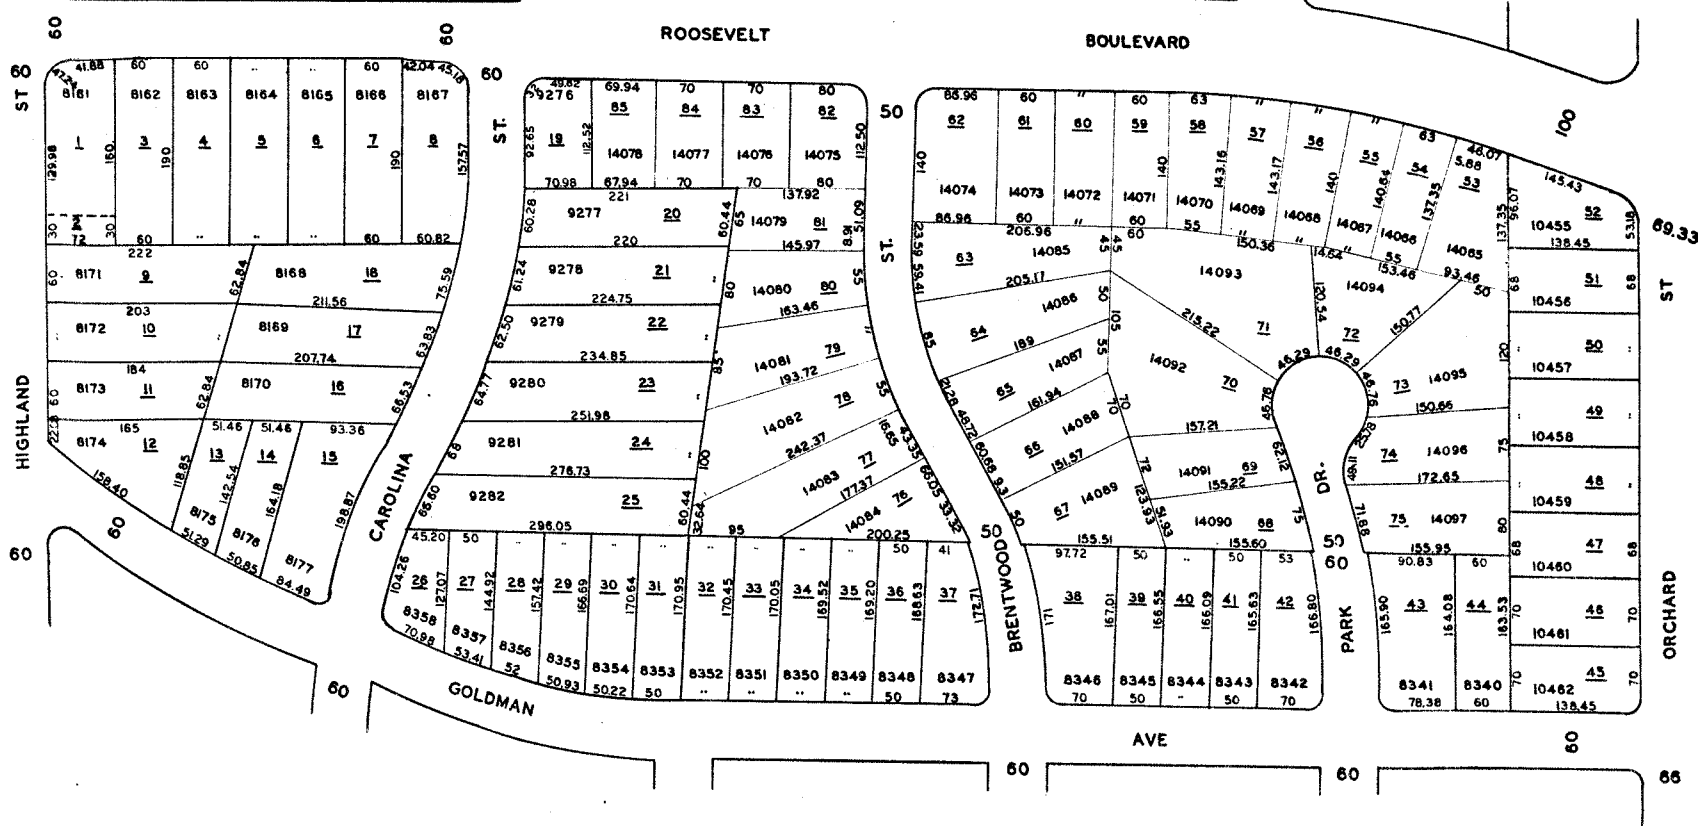

MIDDLETOWN FOURTH WARD

SCALE: 1" = 100'

SEE PAGE 42

PARK DR
50

SEE PAGE 40

SEE PAGE 46

SEE PAGE 44