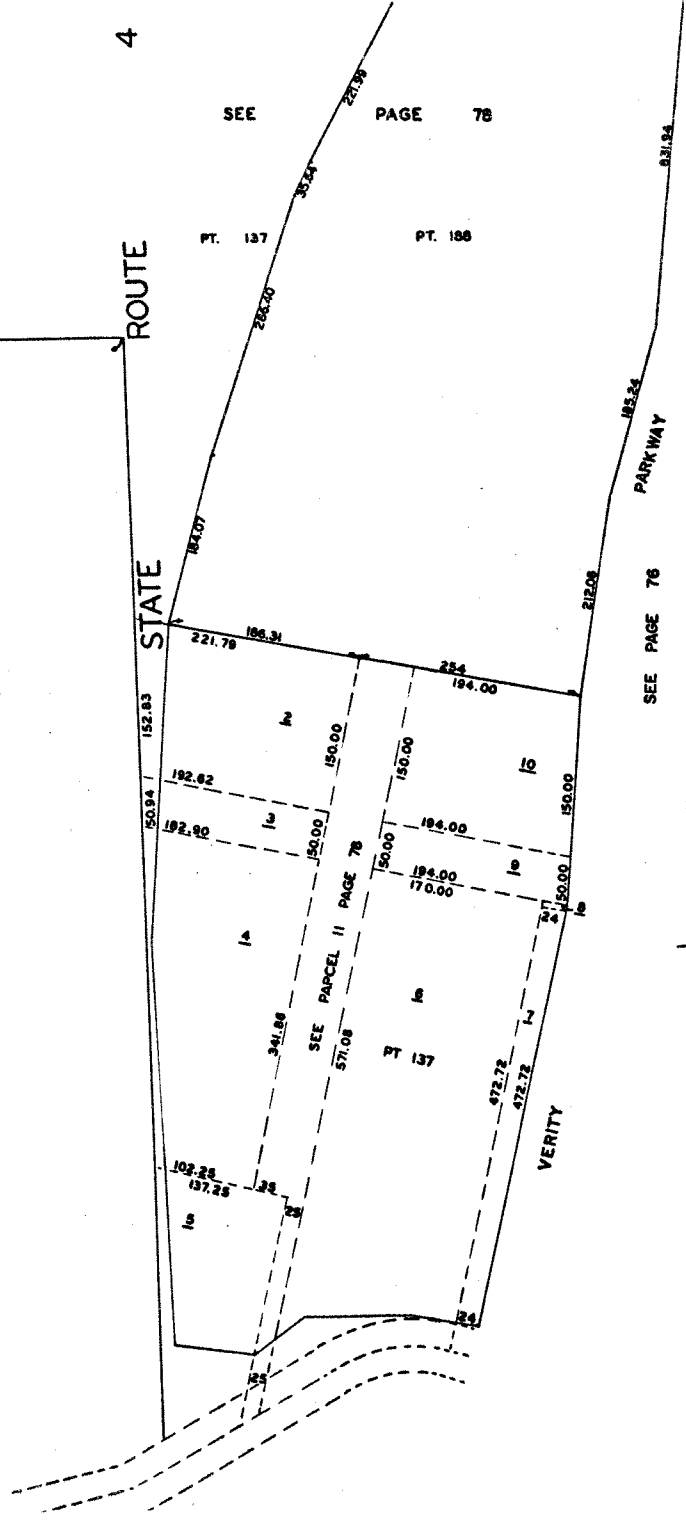

# BUENA VISTA

LEMON TOWNSHIP  
SEC.26-32 T.2 R.4

4

SEE PAGE 18

SEE PAGE 78

PT. 185

PT. 137

1

SEE PAGE 18

ROUTE

STATE

SEE PAGE 78

PARK WAY

881.84

SCALE 1"=100'