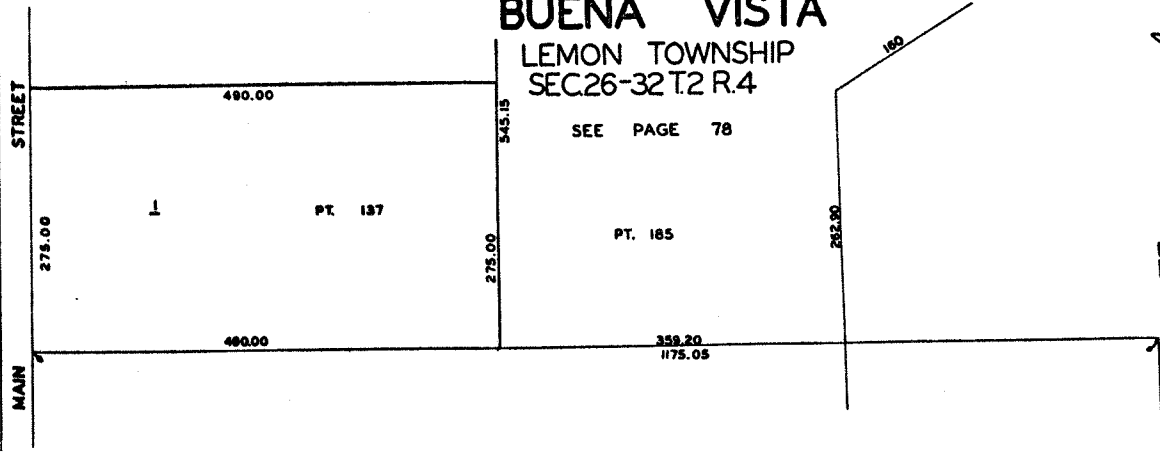

# BUENA VISTA

LEMON TOWNSHIP  
SEC.26-32 T.2 R.4

4

SEE PAGE 18

SEE PAGE 78

PT. 185

PT. 137

1

SEE PAGE 18

ROUTE

STATE

SEE PAGE 78

PARK WAY

881.84

SCALE 1"=100'