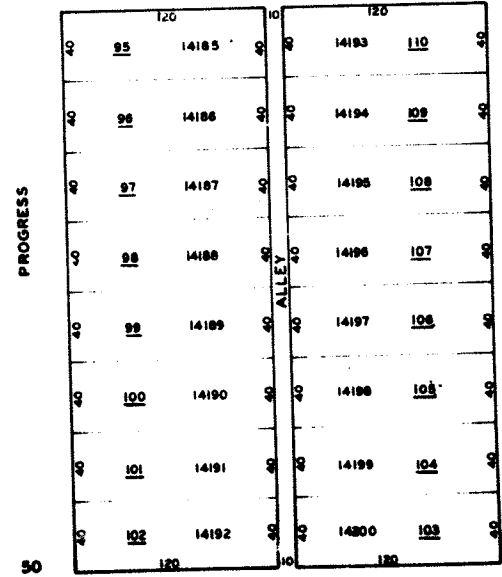

HAMILTON FIRST WARD N.S.

SEE PAGE 41

SEE PAGE 40

AVE.

SCALE 1"=50'

WEBSTER

AVE.

SEE PAGE 25

AVE.

GRAY

SEE STREET PAGE

1"

50

50