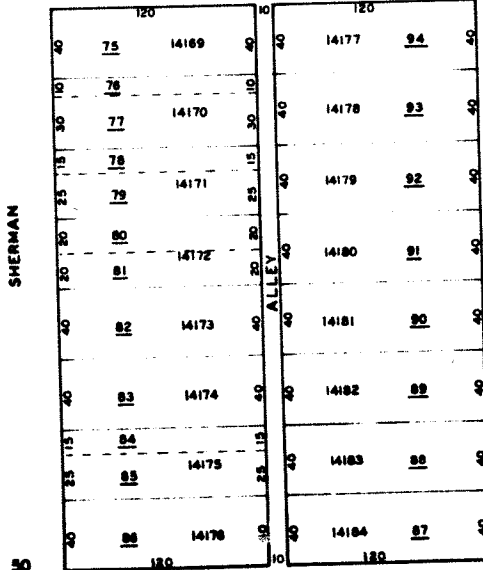

HAMILTON FIRST WARD N.S.

SEE PAGE 41

SEE PAGE 40

AVE.

SCALE 1"=50'

WEBSTER

AVE.

SEE PAGE 25

AVE.

GRAY

SEE STREET PAGE

1"

50

50