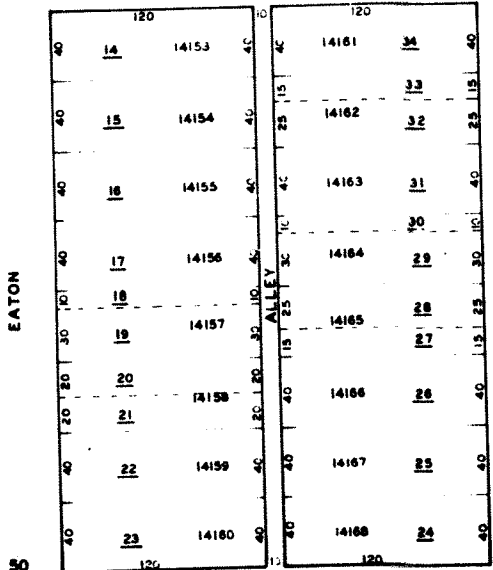

HAMILTON FIRST WARD N.S.

SEE PAGE 41

SEE PAGE 40

AVE.

SCALE 1"=50'

WEBSTER

AVE.

SEE PAGE 25

AVE.

GRAY

SEE STREET PAGE

1"

50

50