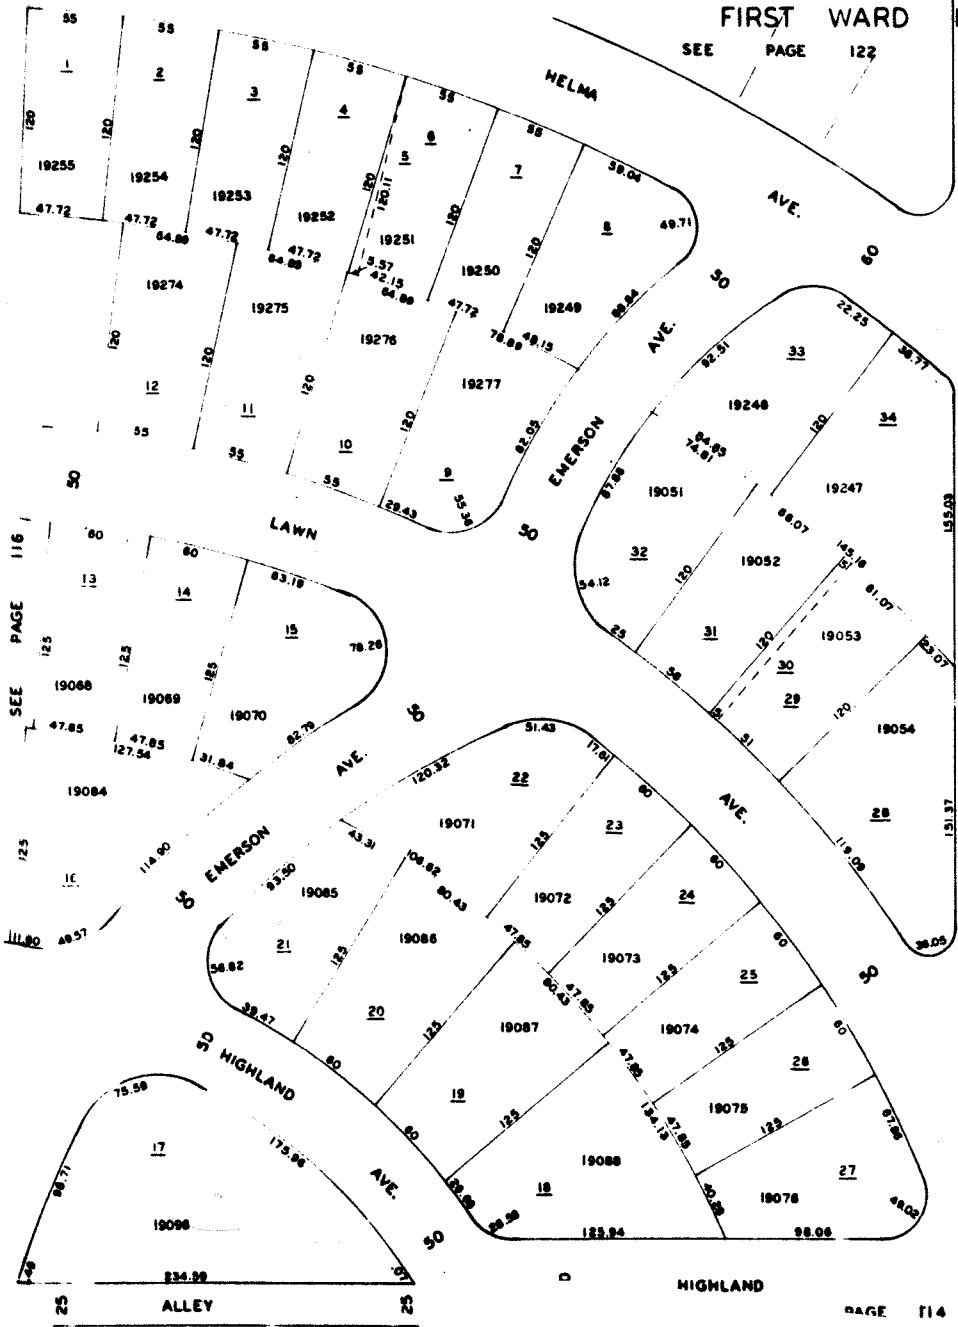

HAMILTON

FIRST WARD N.S.

SEE PAGE 122

30

SEE PAGE 116

PAGE 114

115

SCALE 1" = 50'