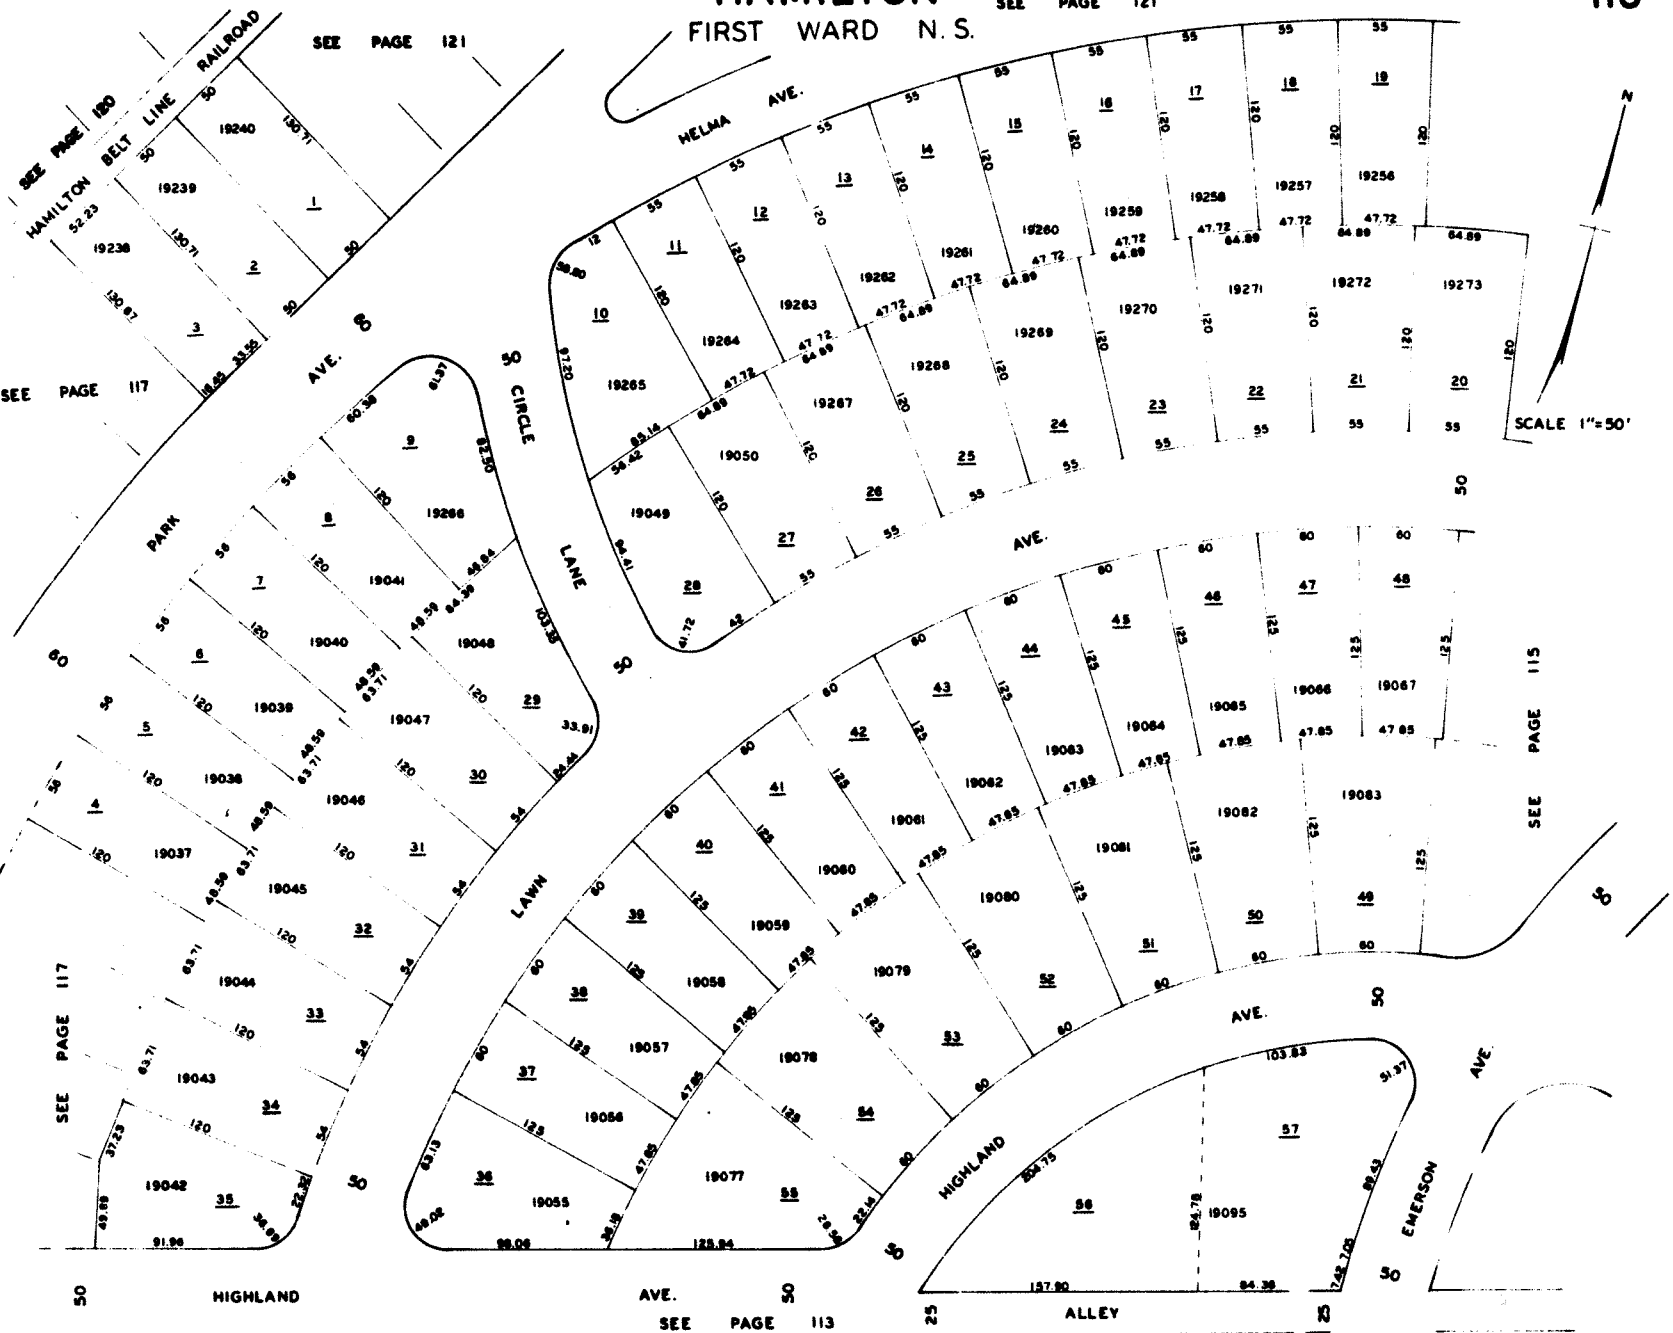

HAMILTON FIRST WARD N.S.

SEE PAGE 121

116

SEE PAGE 121

SCALE 1"=50'

SEE PAGE 115

SEE PAGE 113