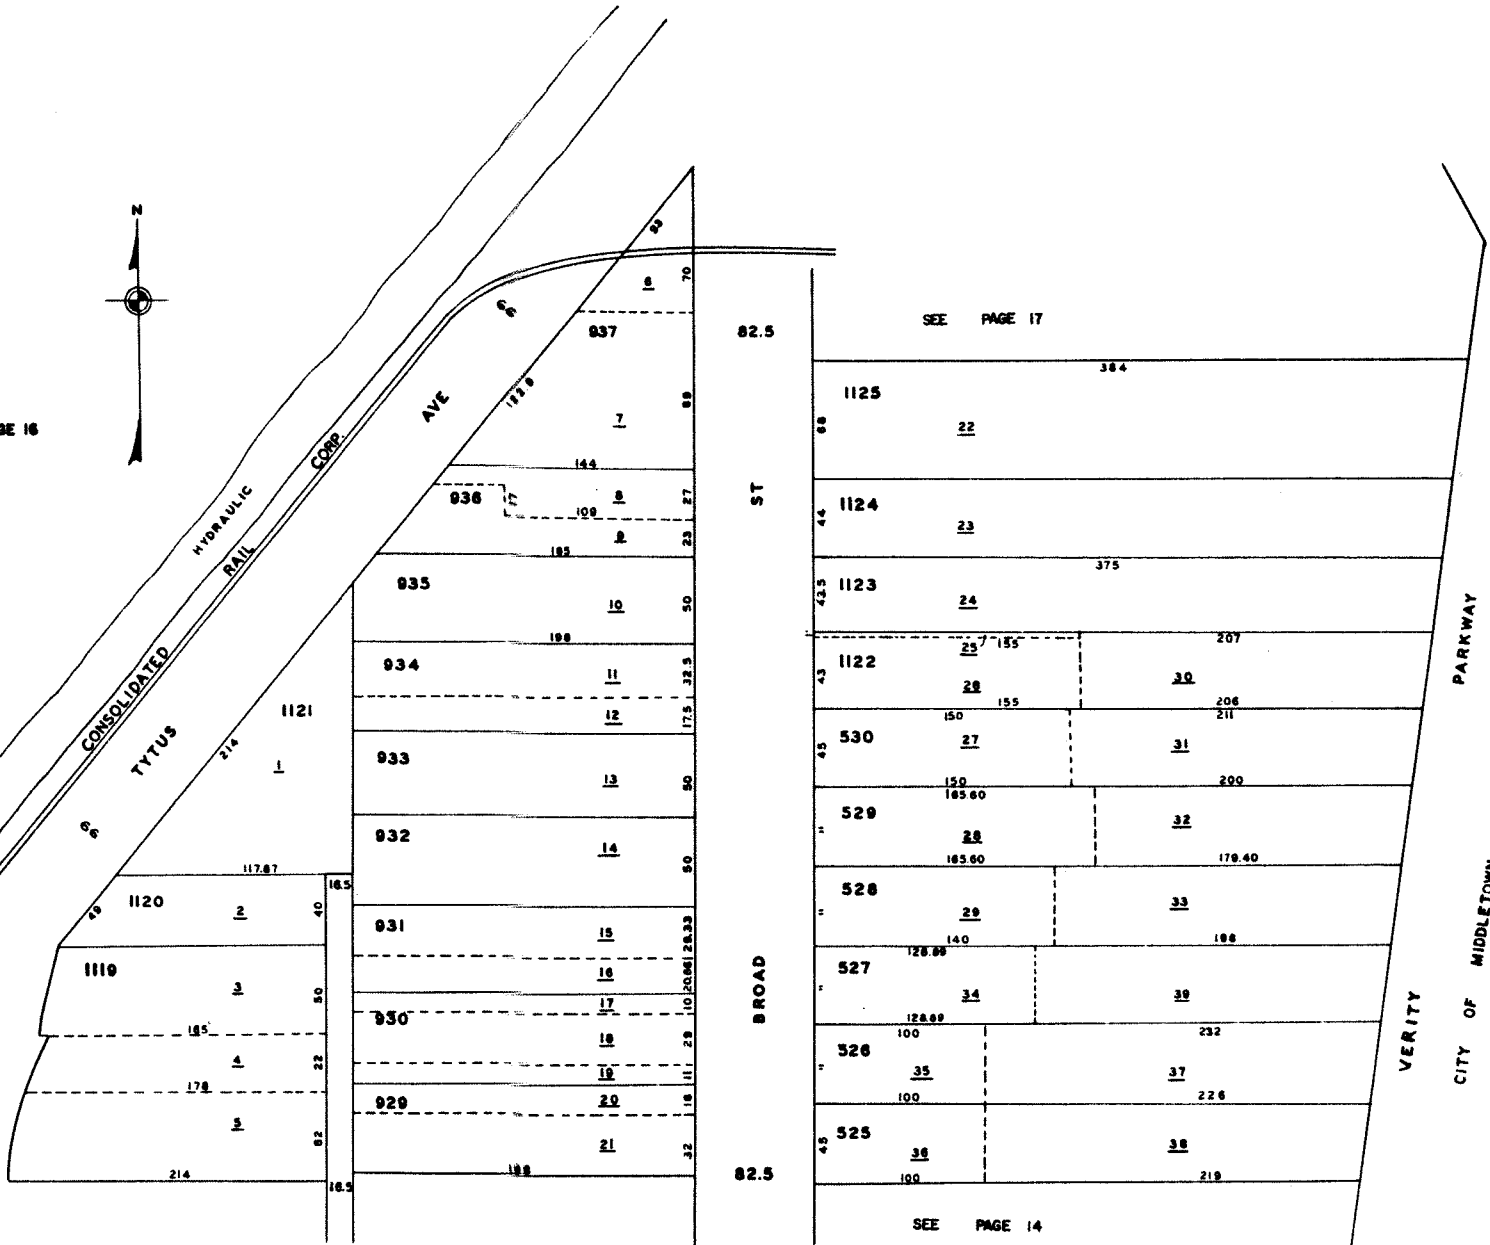

# MIDDLETOWN FIRST WARD

SEE PAGE 16

SEE PAGE 17

82.5

ST

BROAD

82.5

SEE PAGE 14

VERITY PARKWAY  
CITY OF MIDDLETOWN 4-28-83  
PT. 6.785 A.