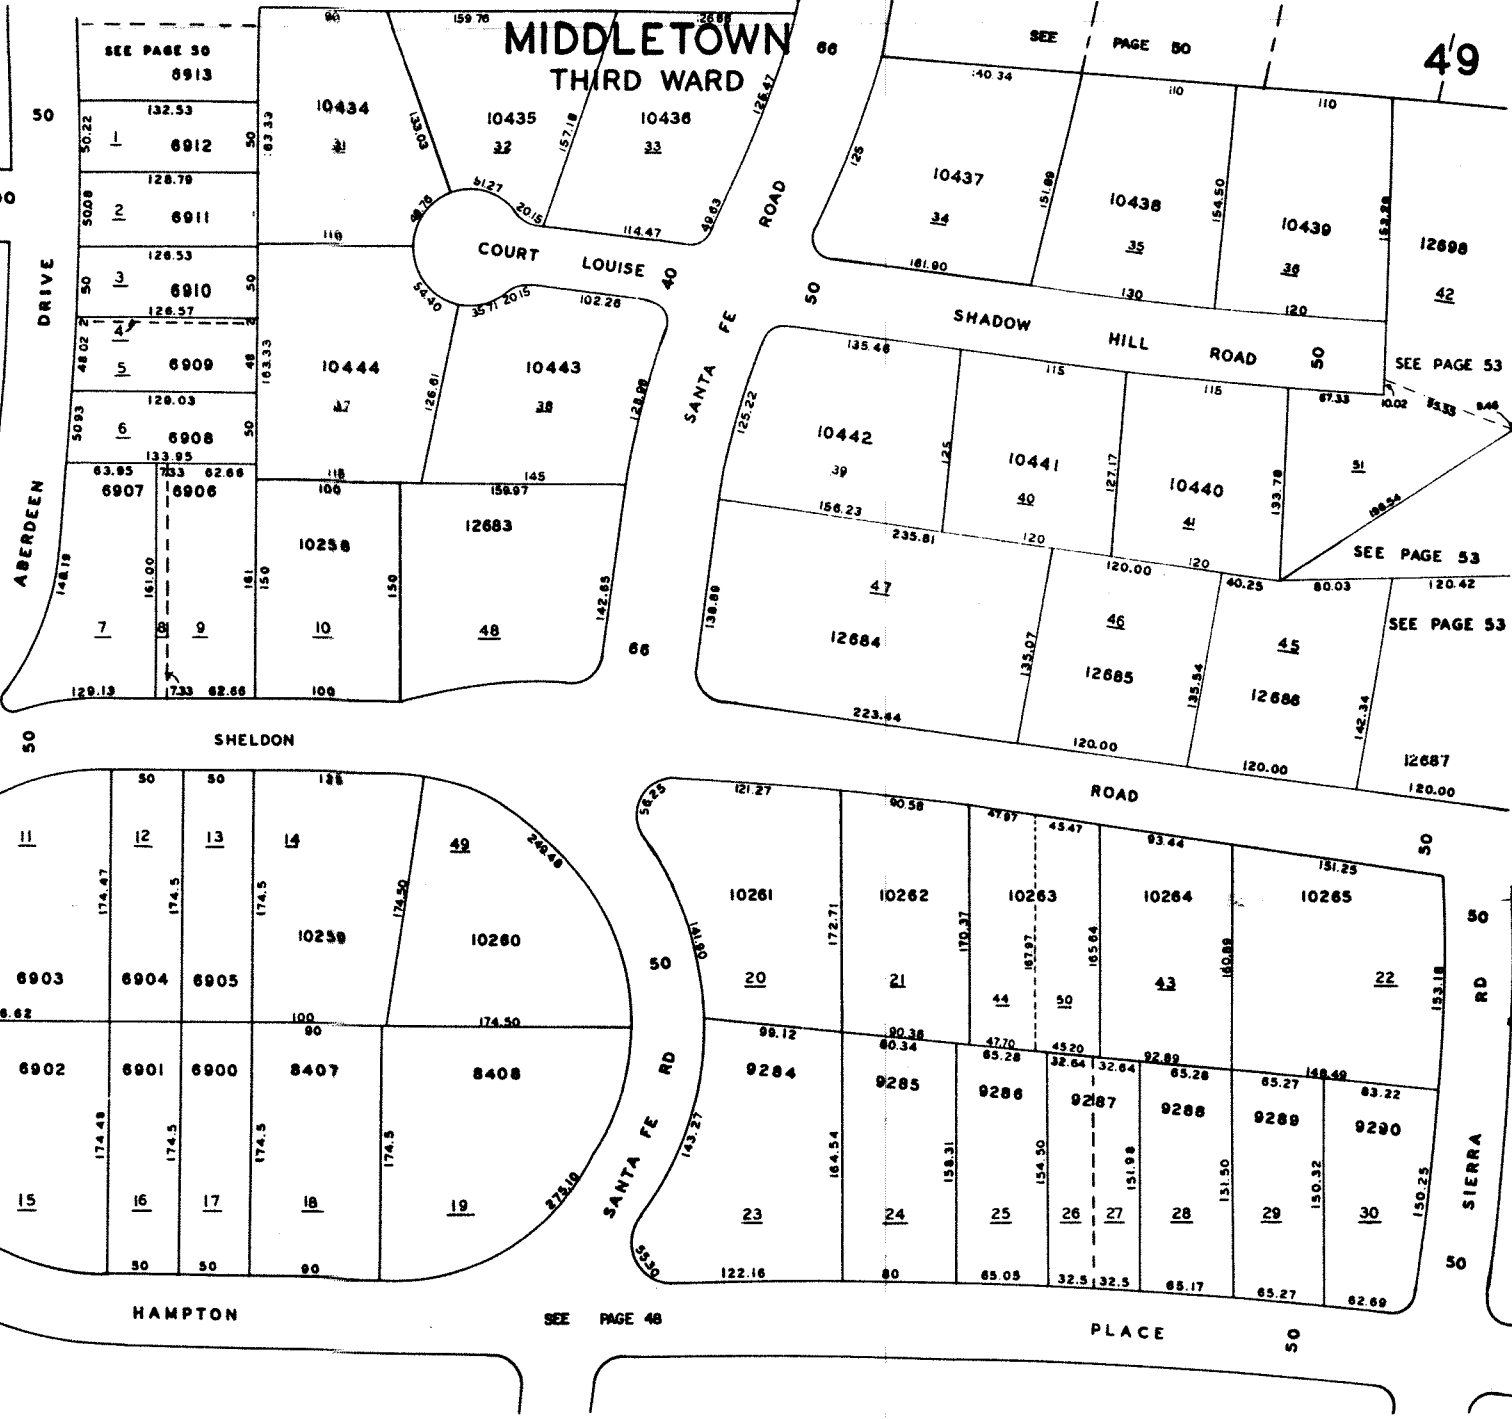

MIDDLETOWN THIRD WARD

ORLANDO
AVE

SCALE
1" = 60'

SEE PAGE 41

SEE PAGE 48

PLACE

SEE PAGE 43