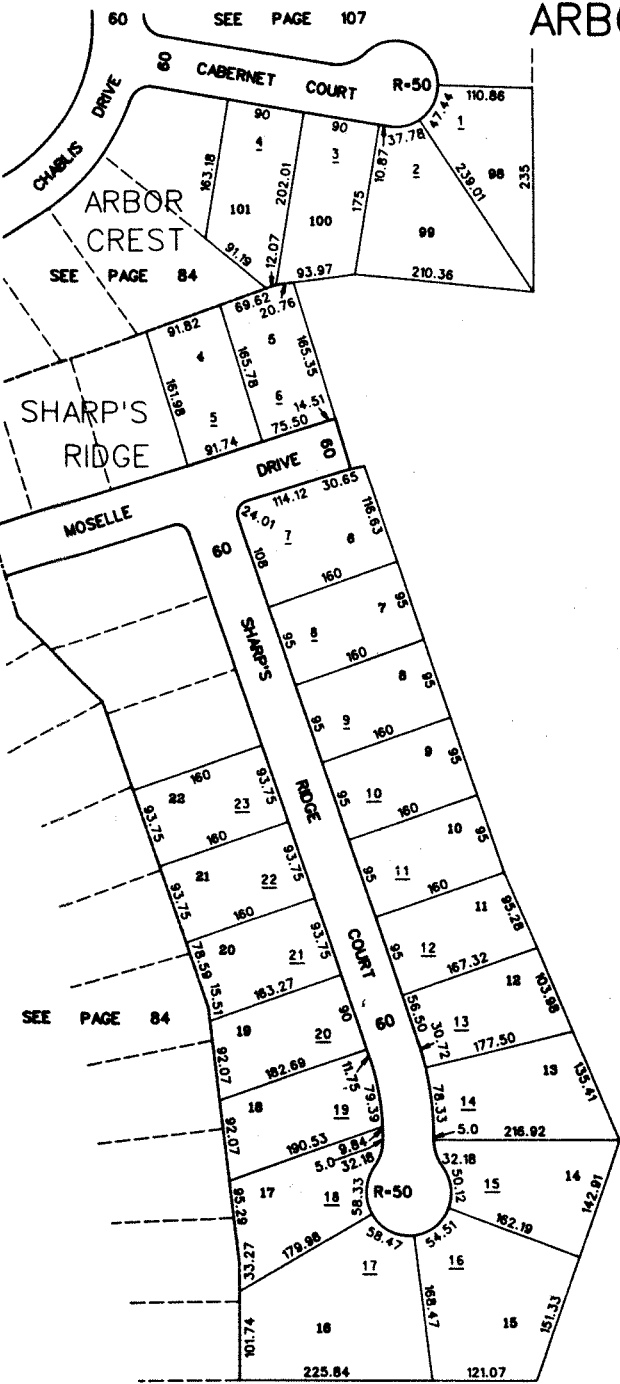

ARBOR CREST, SHARP'S RIDGE  
LIBERTY TOWNSHIP  
SECTION 8, TOWN 2, RANGE 3

SCALE: 1"=100'

SEE PAGE 107

SEE PAGE 84

SEE PAGE 8

SEE PAGE 84