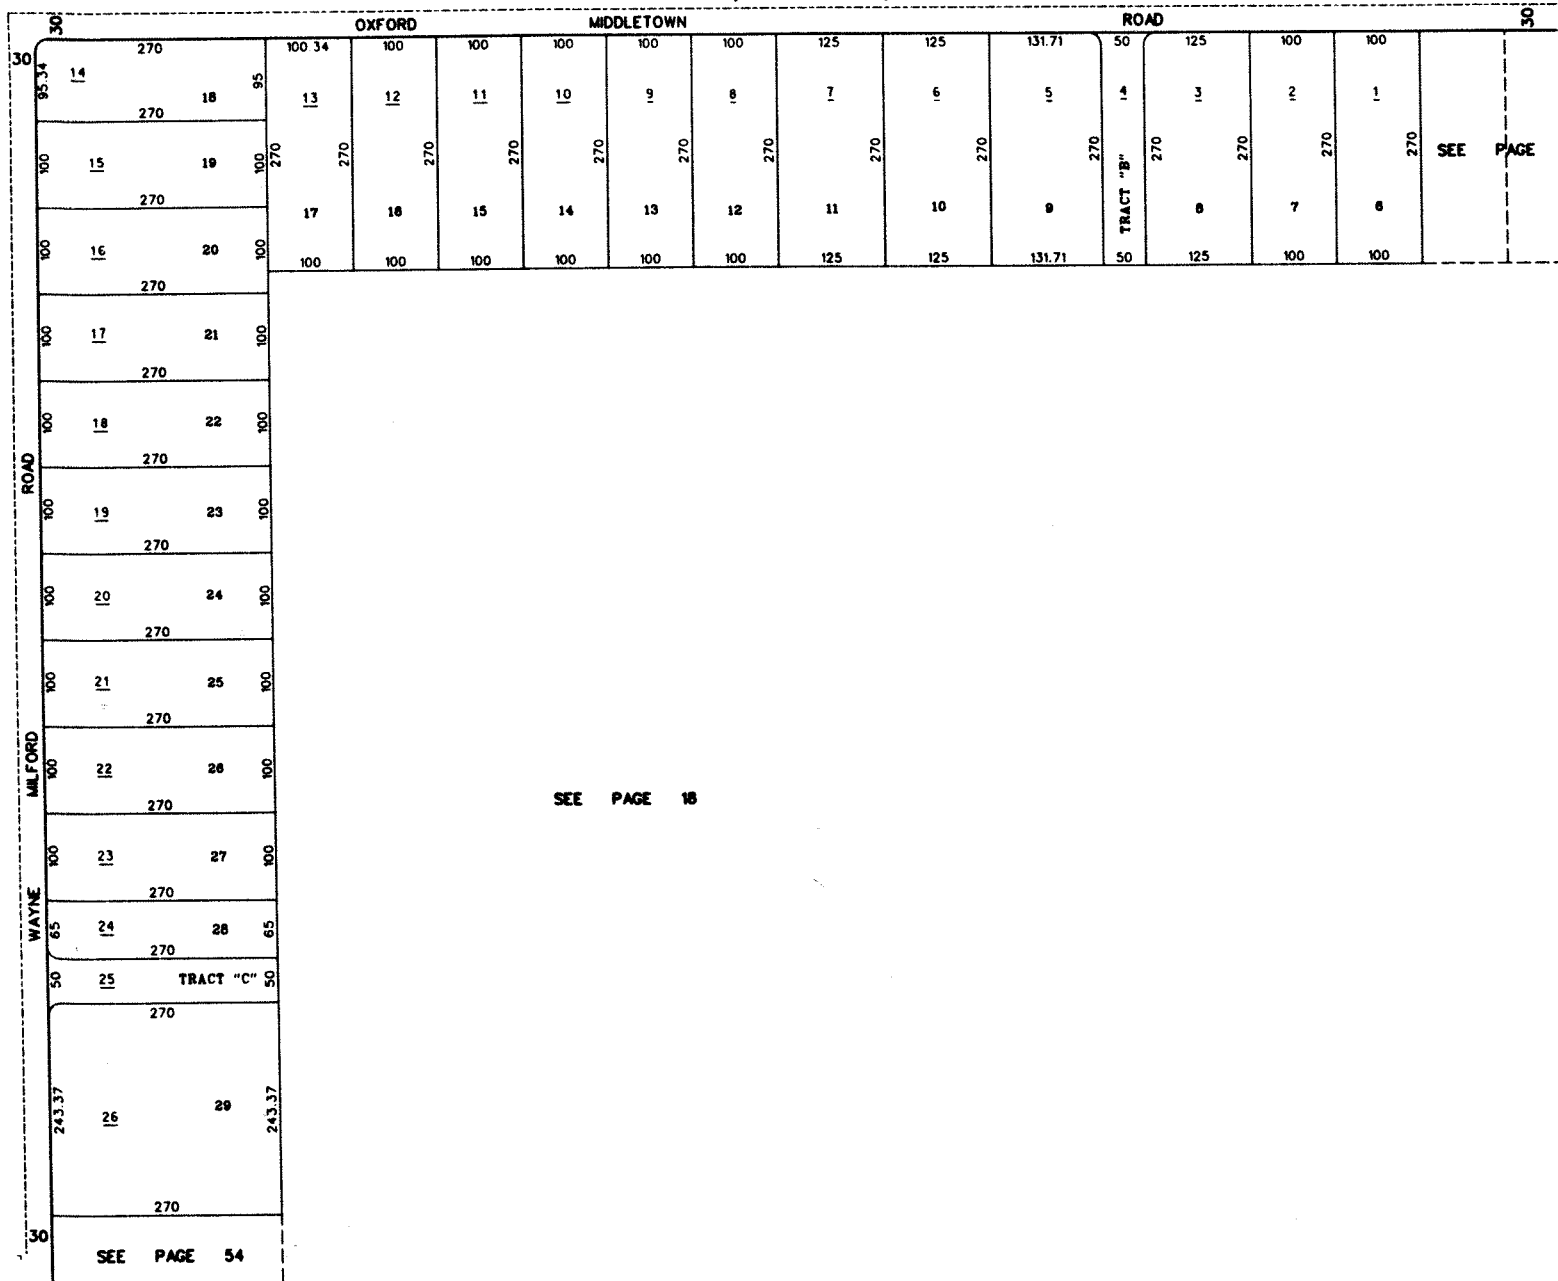

NEVERSAIL RANCHES WAYNE TOWNSHIP SECTION 18, TOWN 3, RANGE 3

SEE PAGE 7

SCALE: 1"=100'

SEE PAGE 18