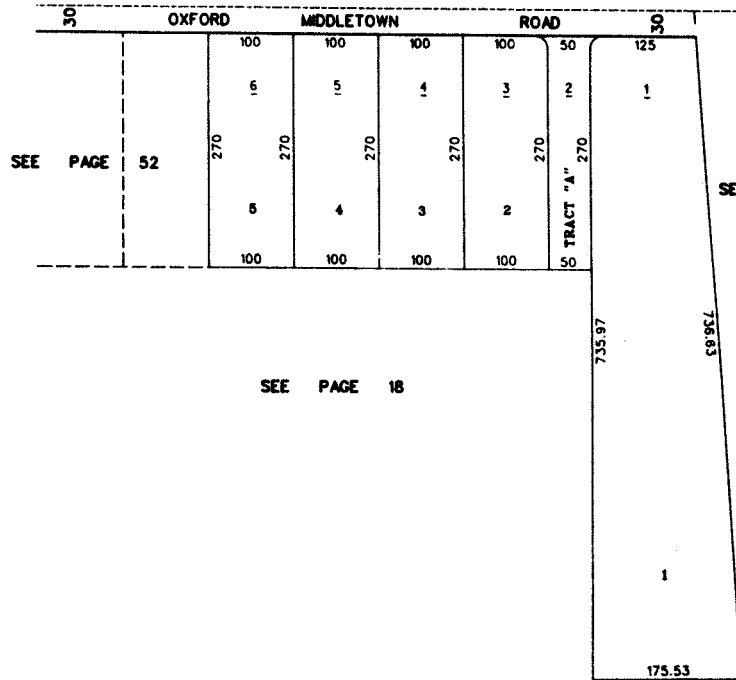

NEVERSAIL RANCHES
 WAYNE TOWNSHIP
 SECTION 18, TOWN 3, RANGE 3

SEE PAGE 7

SCALE: 1"=100'