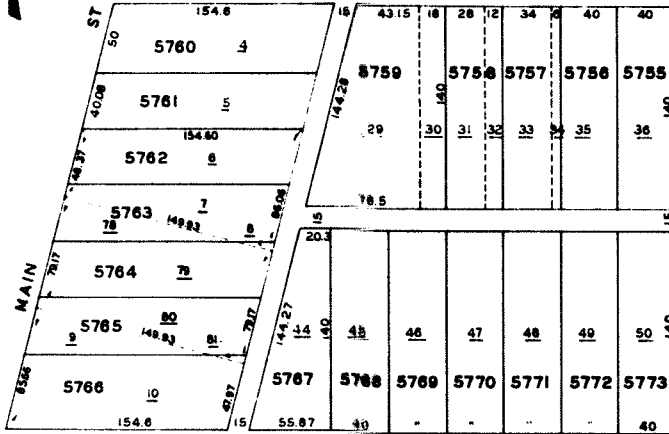

# MIDDLETOWN SECOND WARD

SEE PAGE 32

80 FOURTEENTH 80

80 AVE 80

60 FIFTEENTH 60

60 AVE 60

SEE PAGE 36

SCALE: 1" = 60'