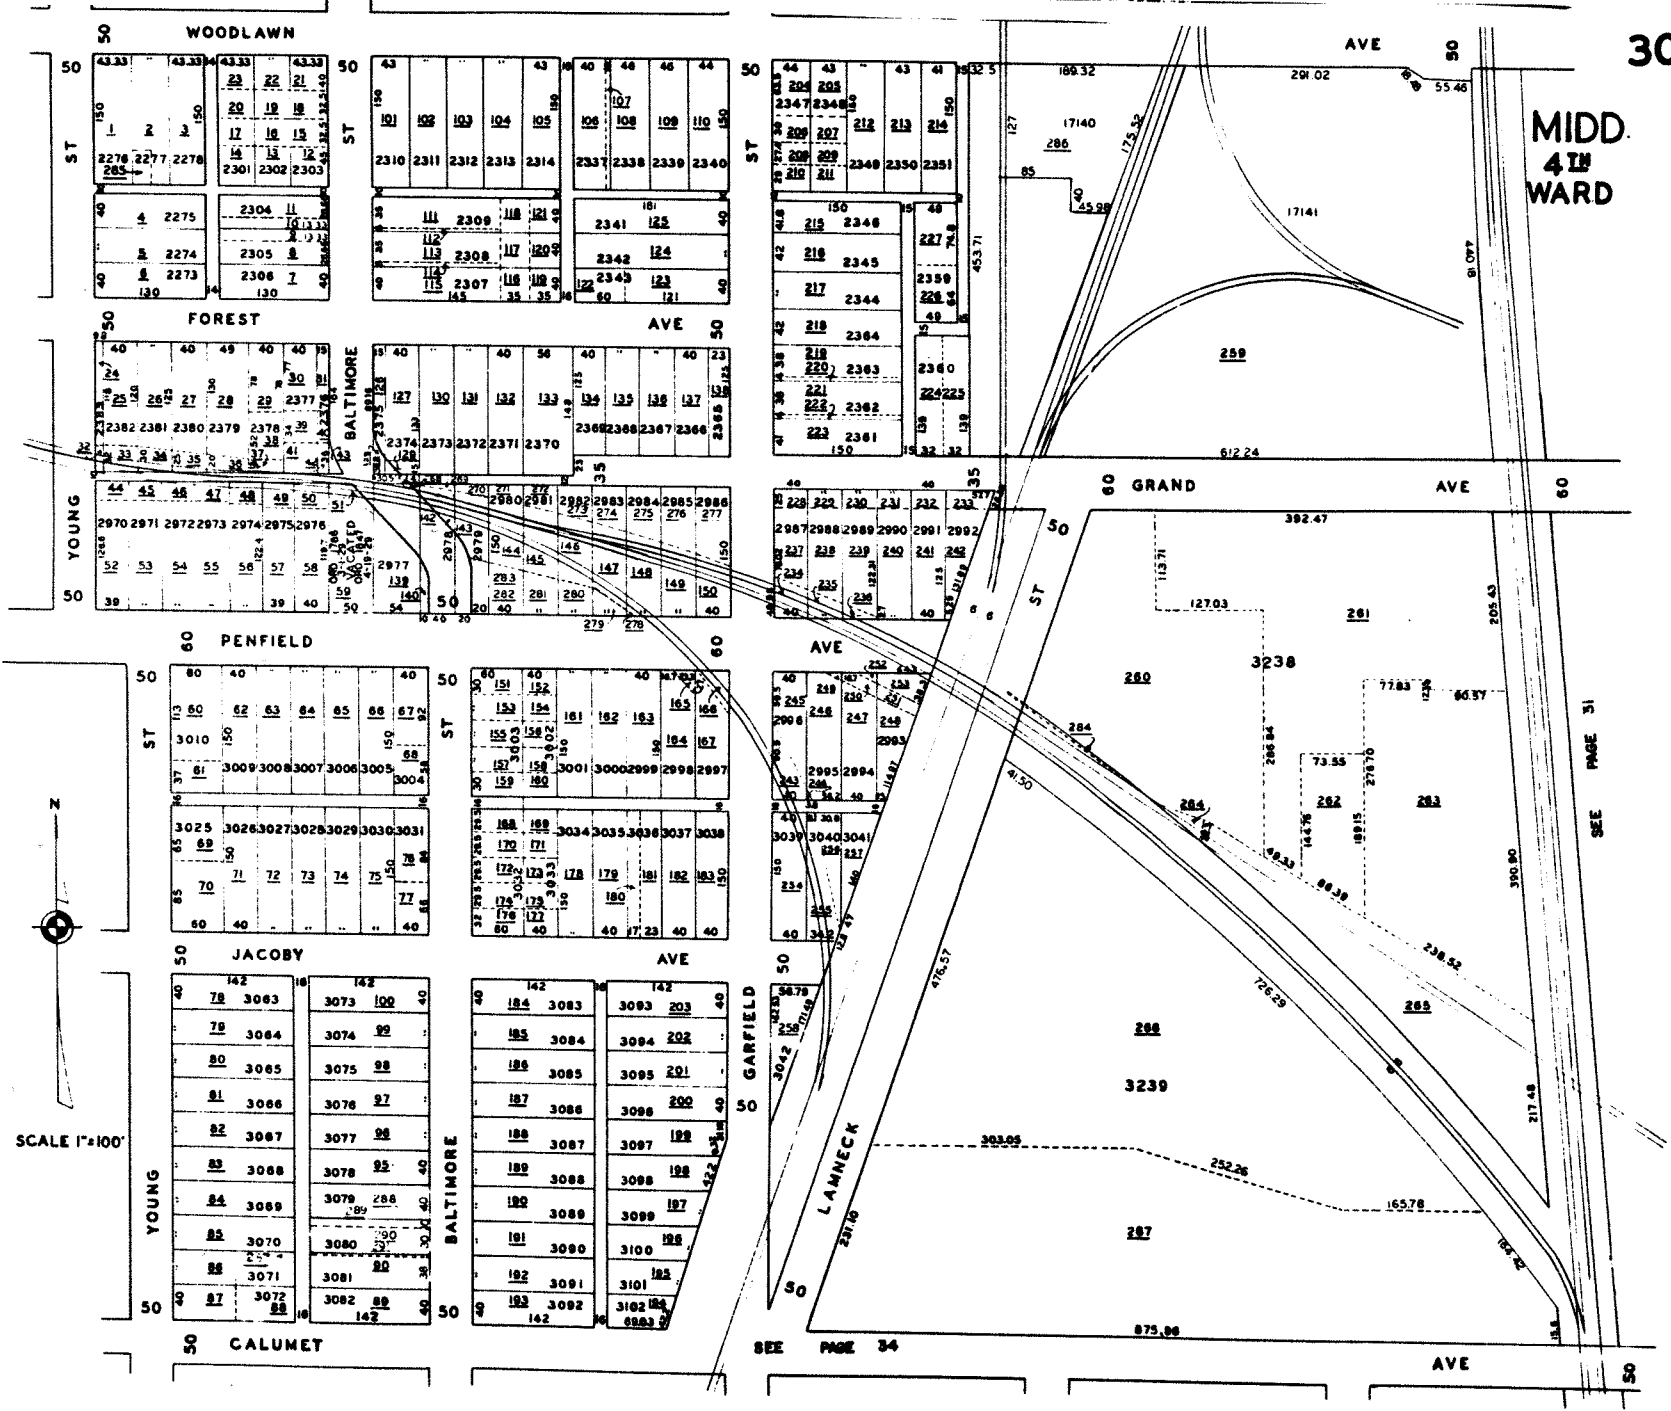

MIDD. 4<sup>TH</sup> WARD

SCALE 1"=100'

SEE PAGE 34

SEE PAGE 31