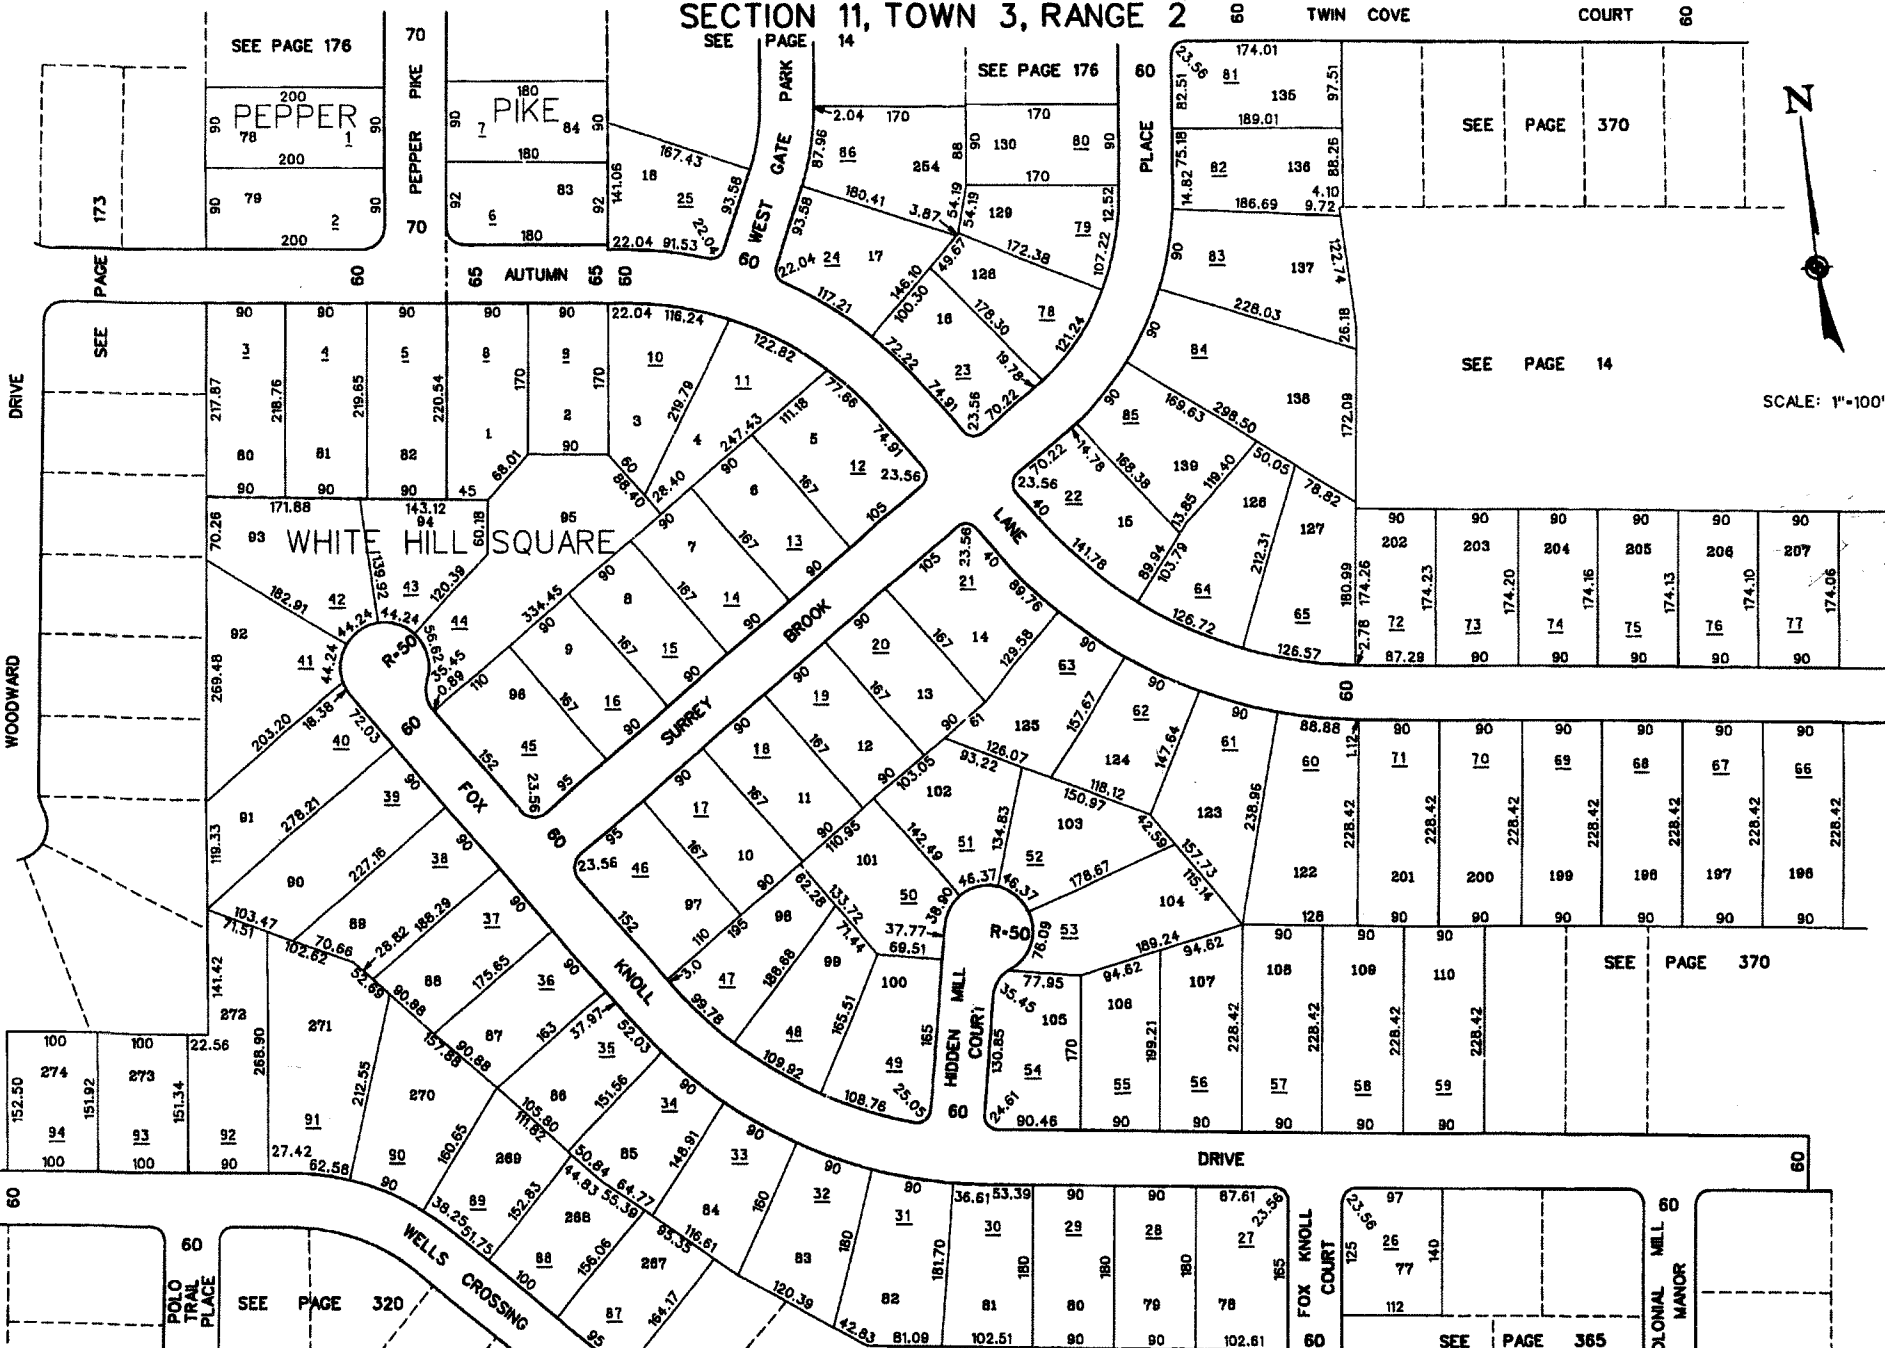

PEPPER PIKE, WHITE HILL SQUARE

UNION TOWNSHIP

SECTION 11, TOWN 3, RANGE 2

TWIN COVE

COURT 80

SCALE: 1"=100'

SEE PAGE 176

SEE PAGE 14