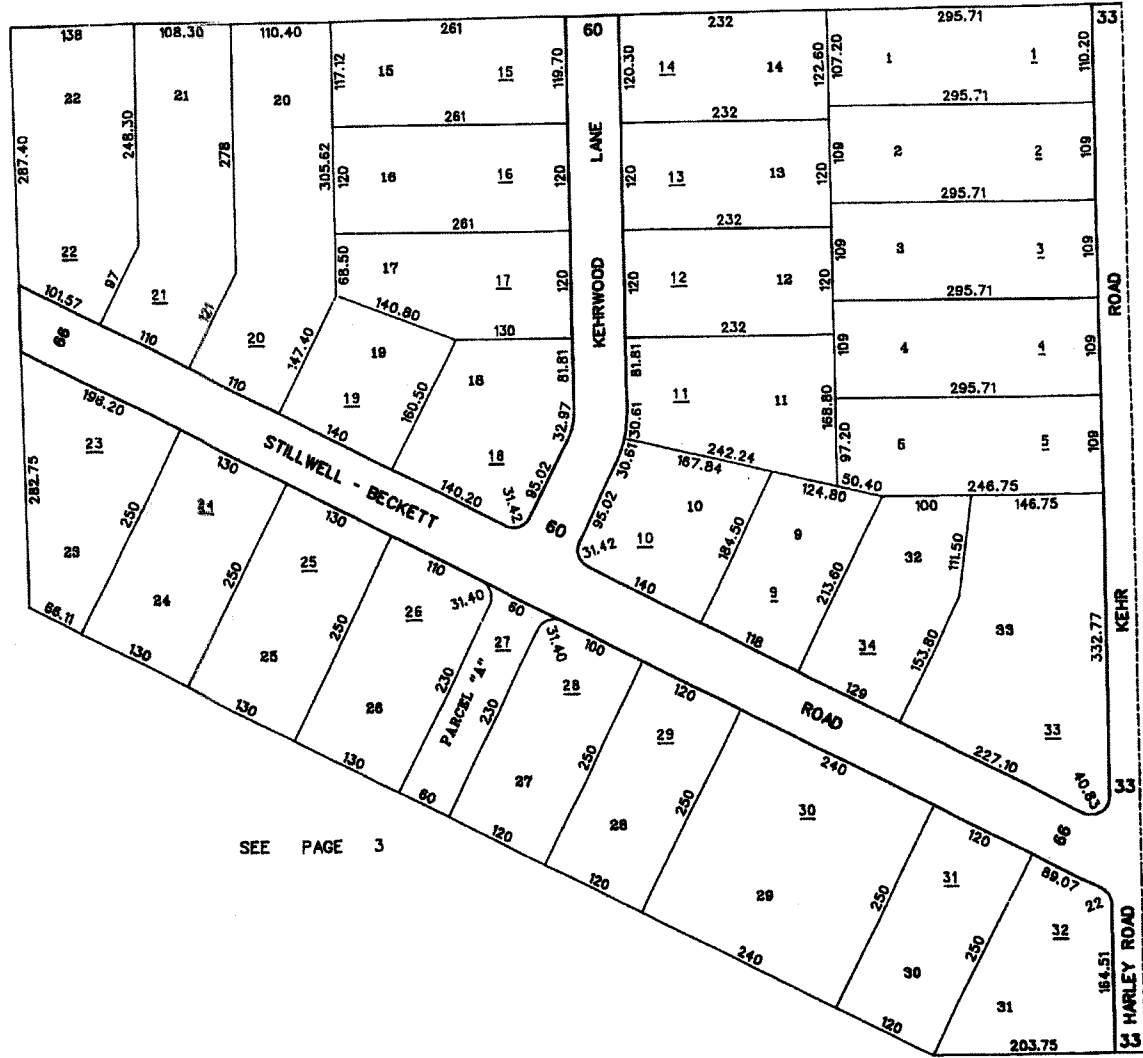

KEHRWOOD KNOLL  
REILY TOWNSHIP  
SECTION 3, TOWN 4, RANGE 1

SCALE: 1"=100'

SEE PAGE 3

SEE PAGE 3

SEE PAGE 3