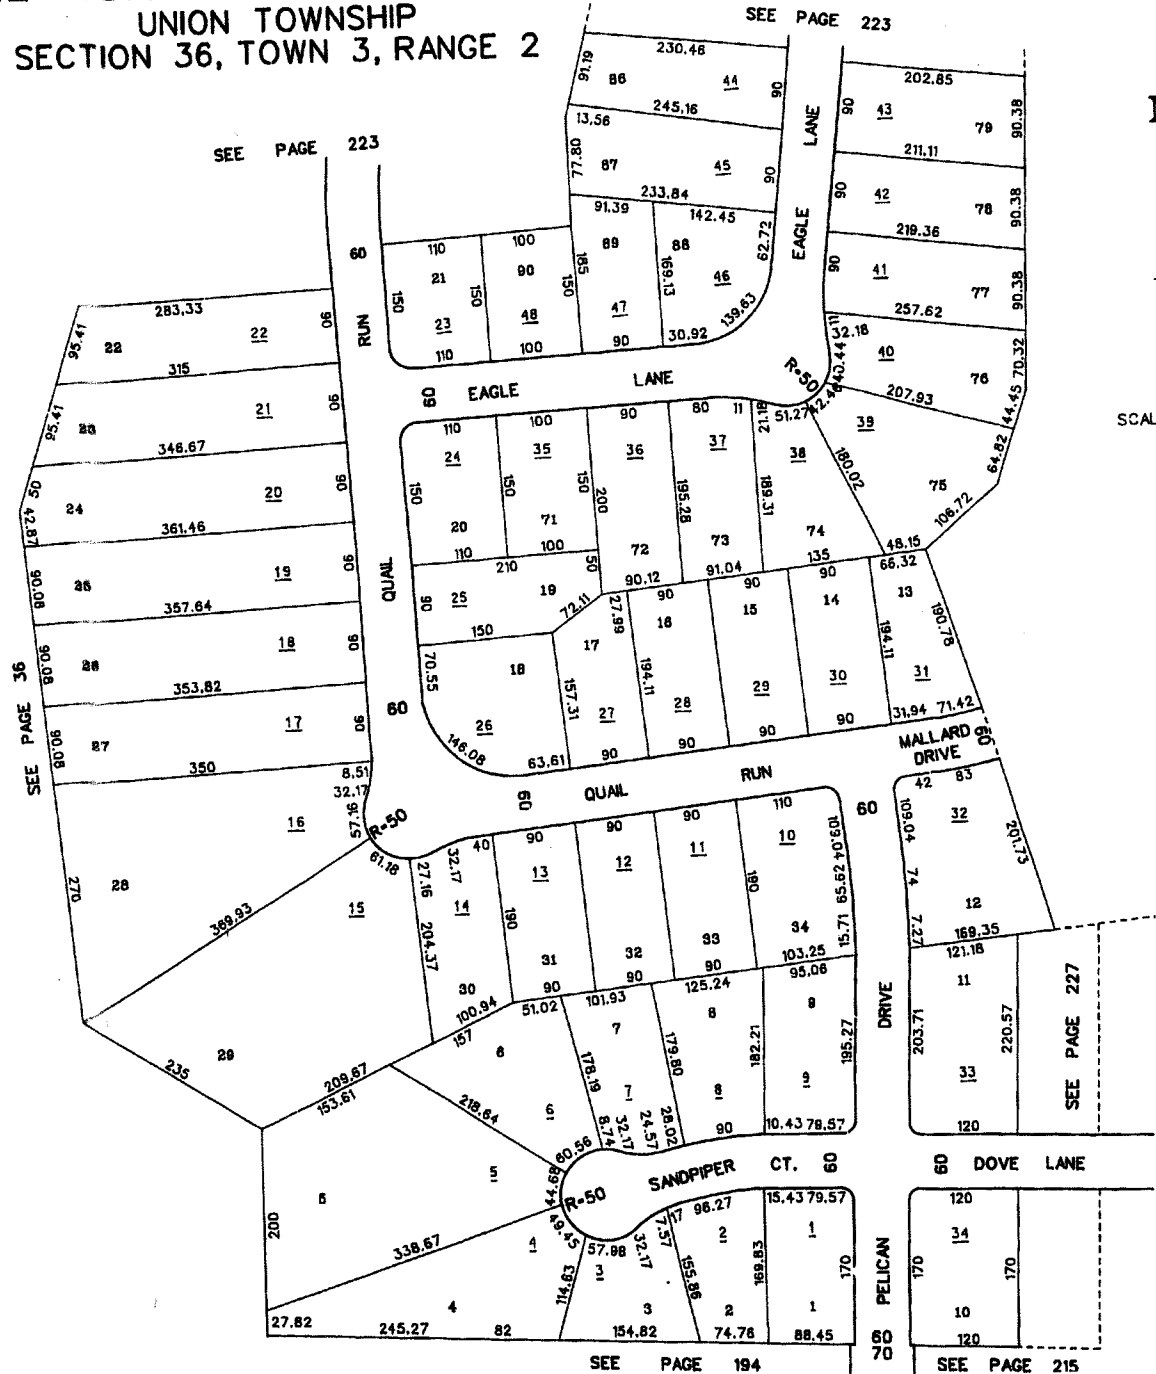

QUAIL RUN FARMS SUBDIVISION

UNION TOWNSHIP
SECTION 36, TOWN 3, RANGE 2

SCALE: 1"=100'