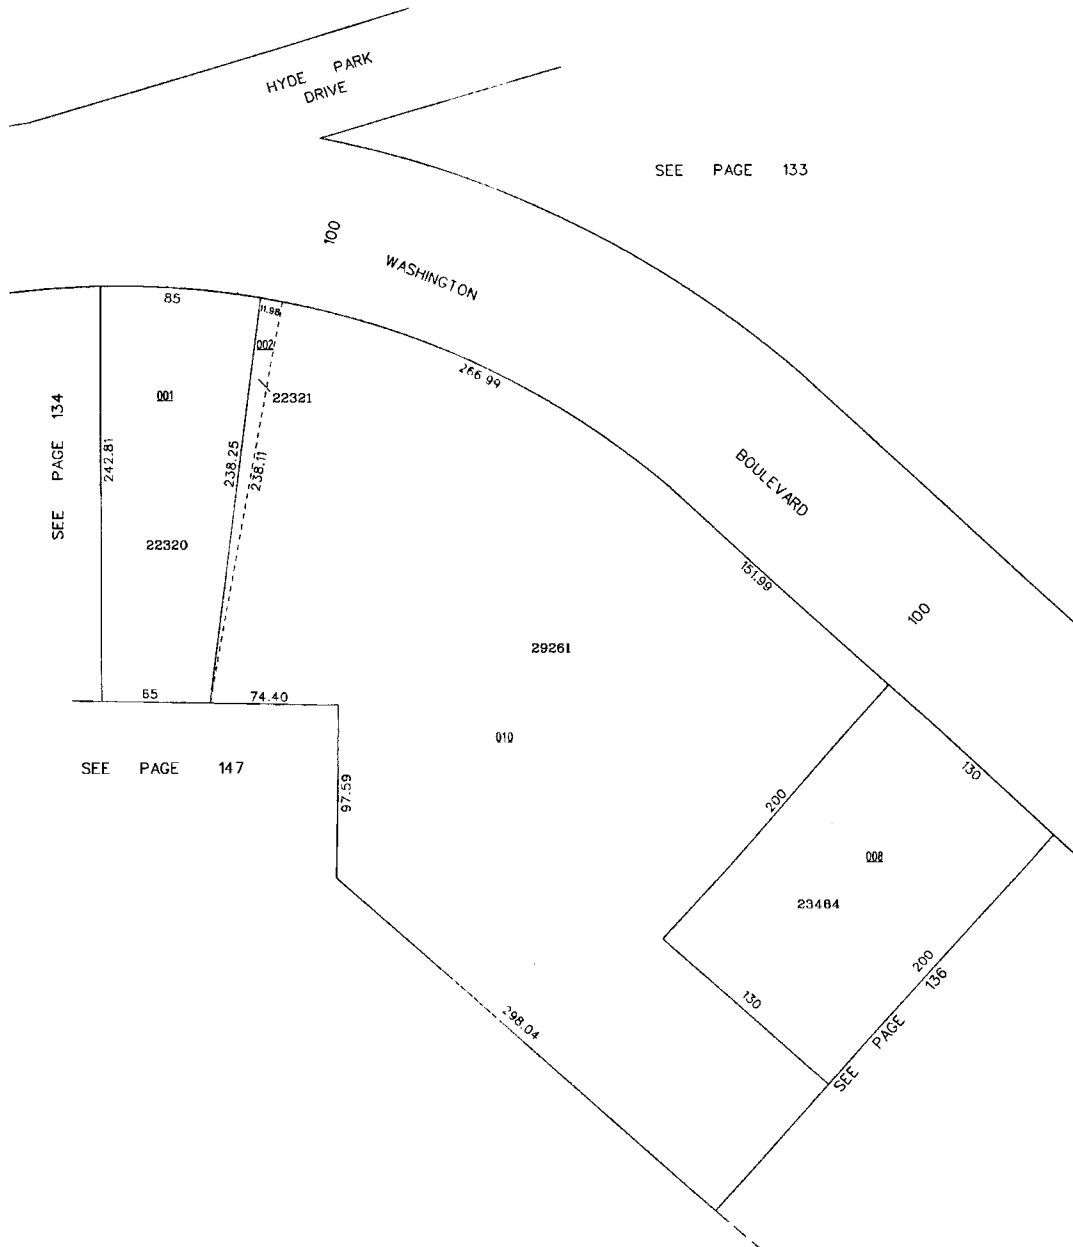

HAMILTON
FIRST WARD S.S.

135.000

SCALE: 1"=50'
REVISED 08/14/95
TAXING DISTRICT: P641