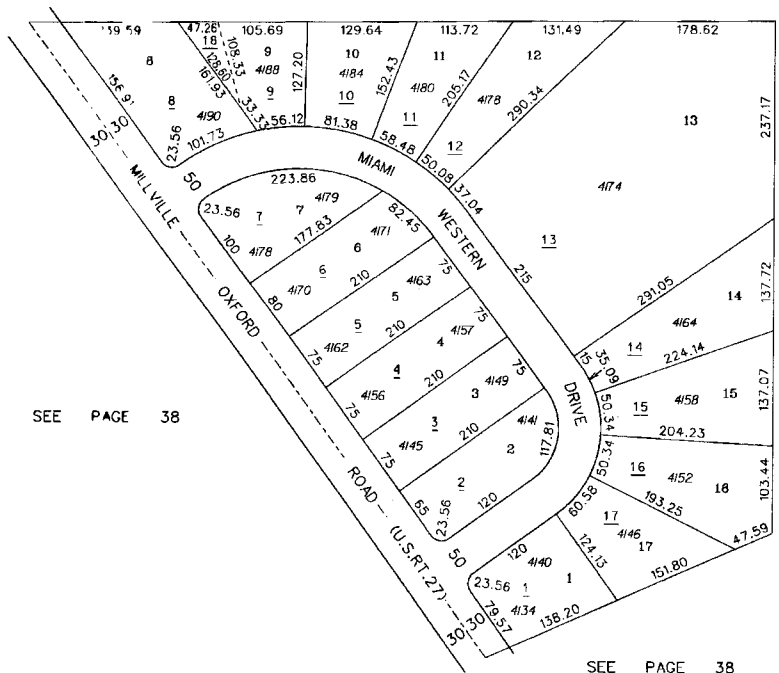

MIAMI WESTERN CIRCLE
OXFORD TOWNSHIP
SECTION 35, TOWN 5, RANGE 1

050.000

HOUSE NUMBERS

SEE PAGE 38

SEE PAGE 38

SEE PAGE 39

SCALE: 1"=10'
TAXING DISTRICTS
H3520 & H36
REVISED 7/17/5