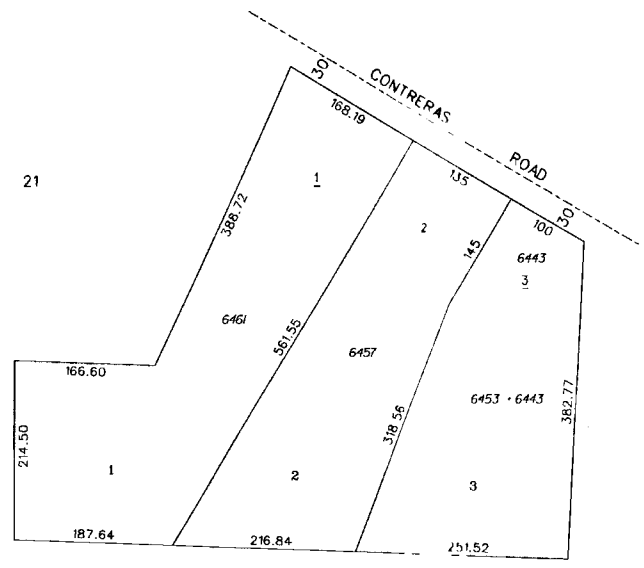

FOLKER  
OXFORD TOWNSHIP  
SECTION 21, TOWN 5, RANGE 1

059.000

HOUSE NUMBERS

SCALE: 1"=100'  
TAXING DISTRICT  
H3520 & H3620  
REVISED 7/17/97

SEE PAGE 21

SEE PAGE 21

SEE PAGE 21