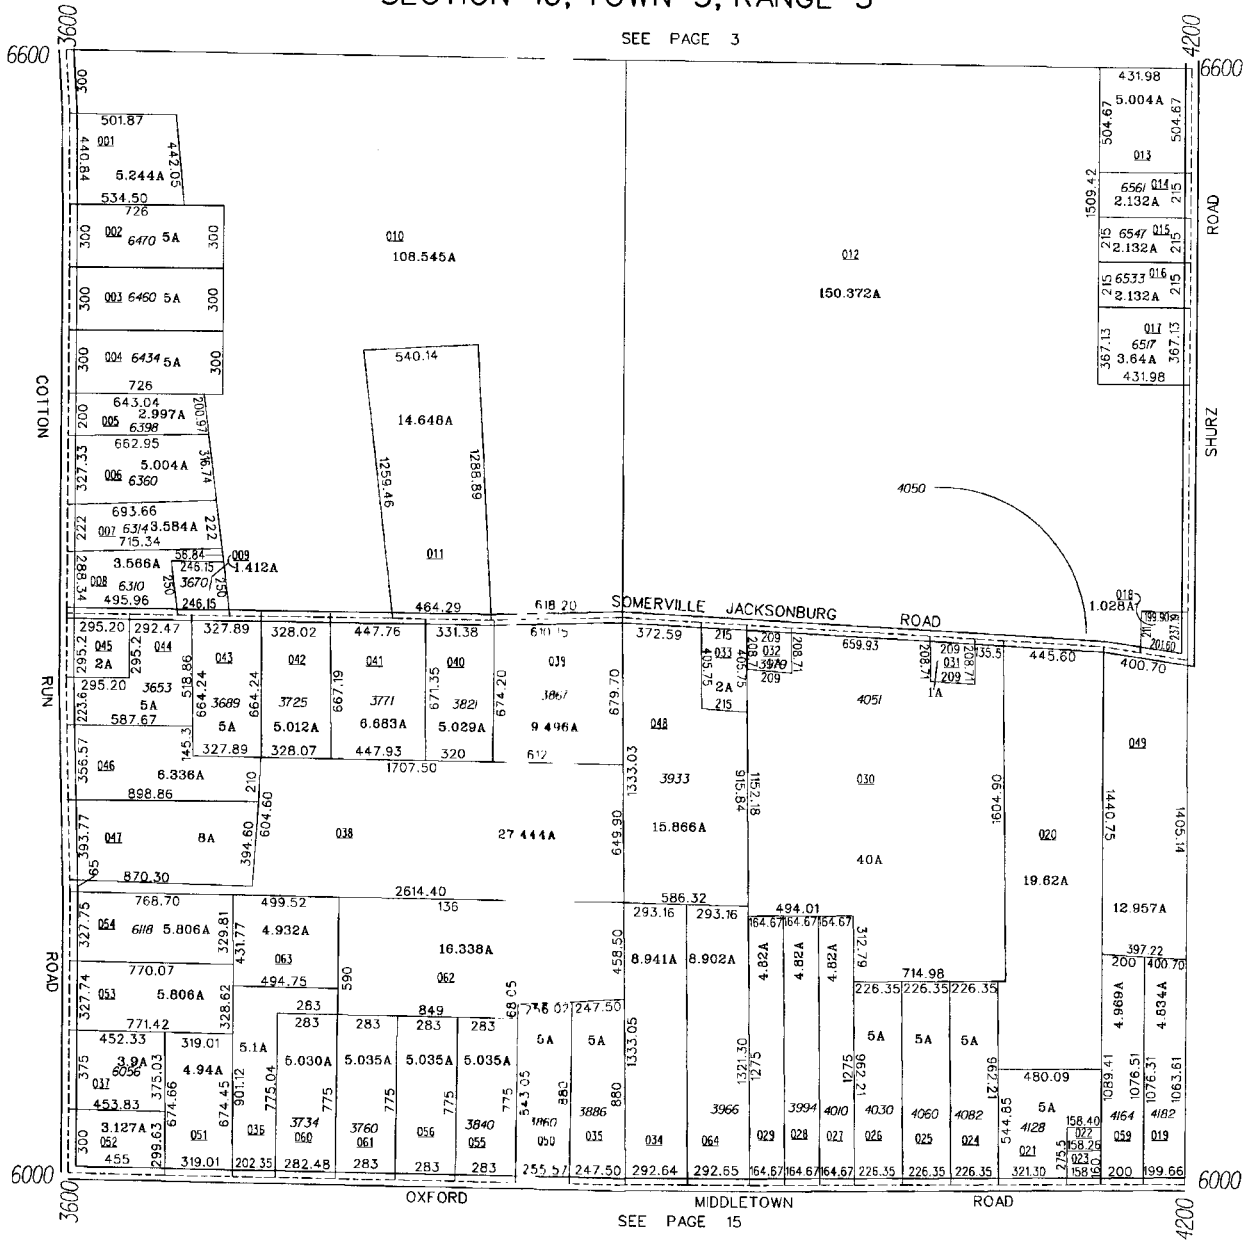

WAYNE TOWNSHIP SECTION 10, TOWN 3, RANGE 3

SEE PAGE 3

010.000
HOUSE NUMBERS

SEE PAGE 9

SEE PAGE 11

SCALE: 1"=400'
TAXING DISTRICT-N
REVISED 3/15/95