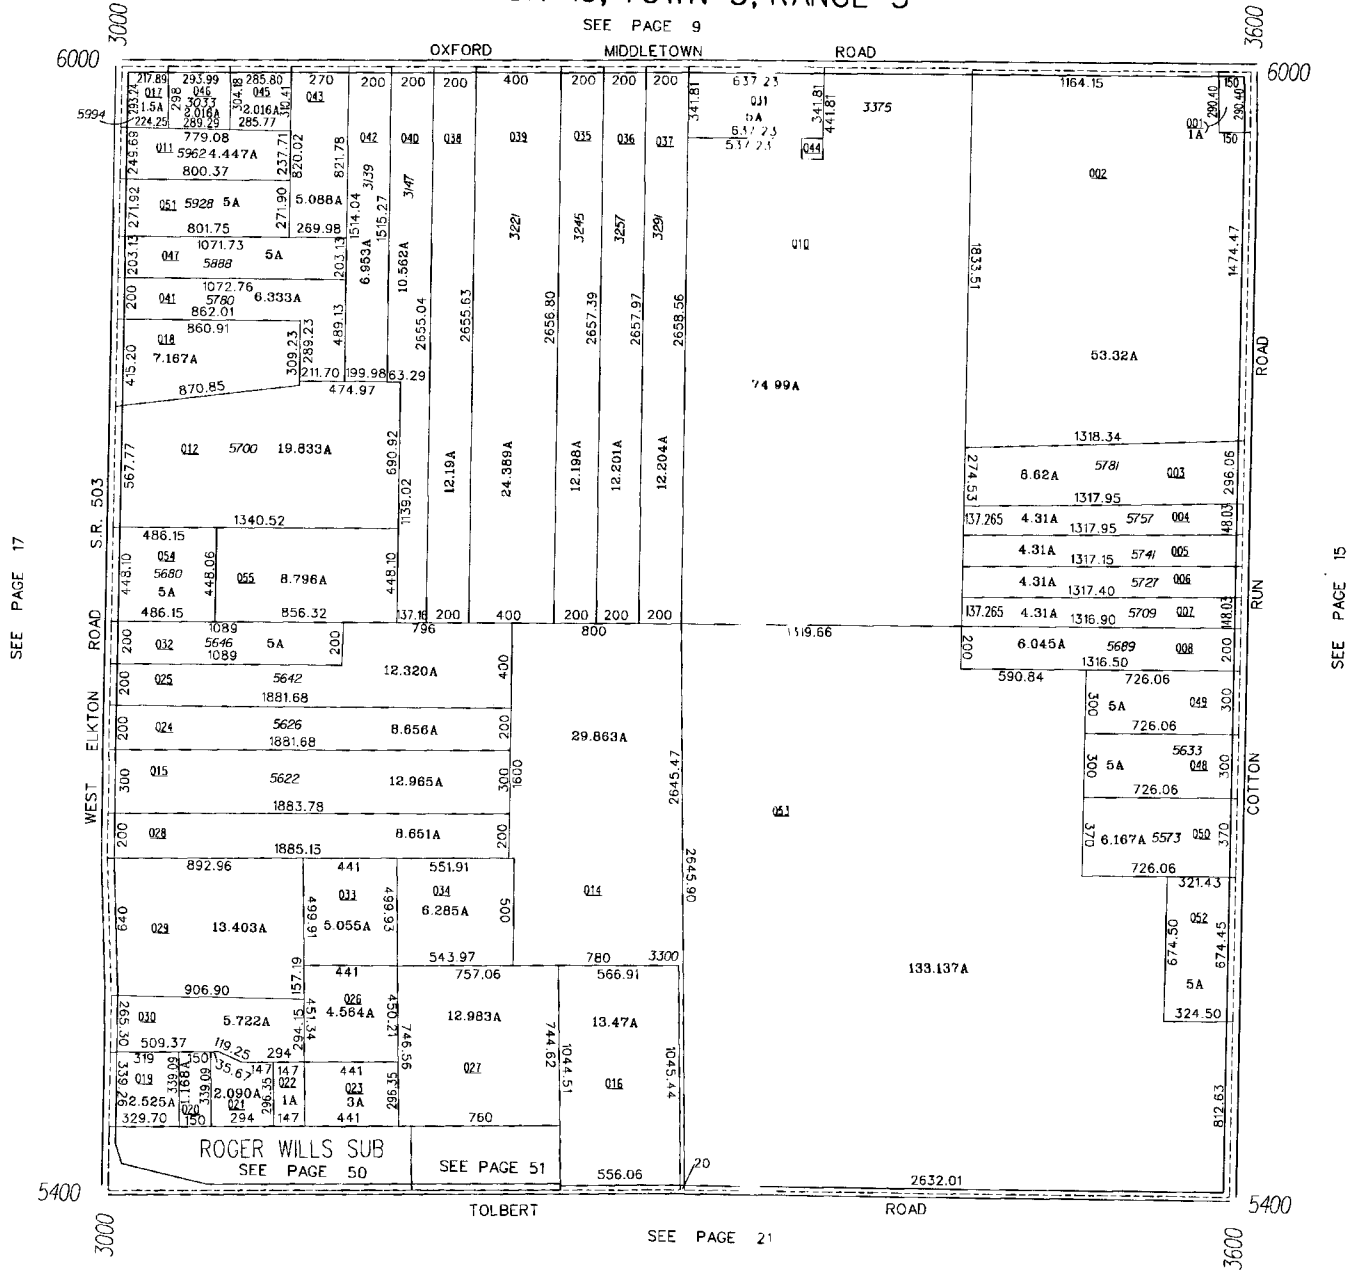

# WAYNE TOWNSHIP SECTION 16, TOWN 3, RANGE 3

SEE PAGE 9

016.000  
HOUSE NUMBERS

SCALE: 1"=400'  
TAXING DISTRICT: N6110  
REVISED 3/21/95

SEE PAGE 17

SEE PAGE 15

ROGER WILLS SUB  
SEE PAGE 50

SEE PAGE 51