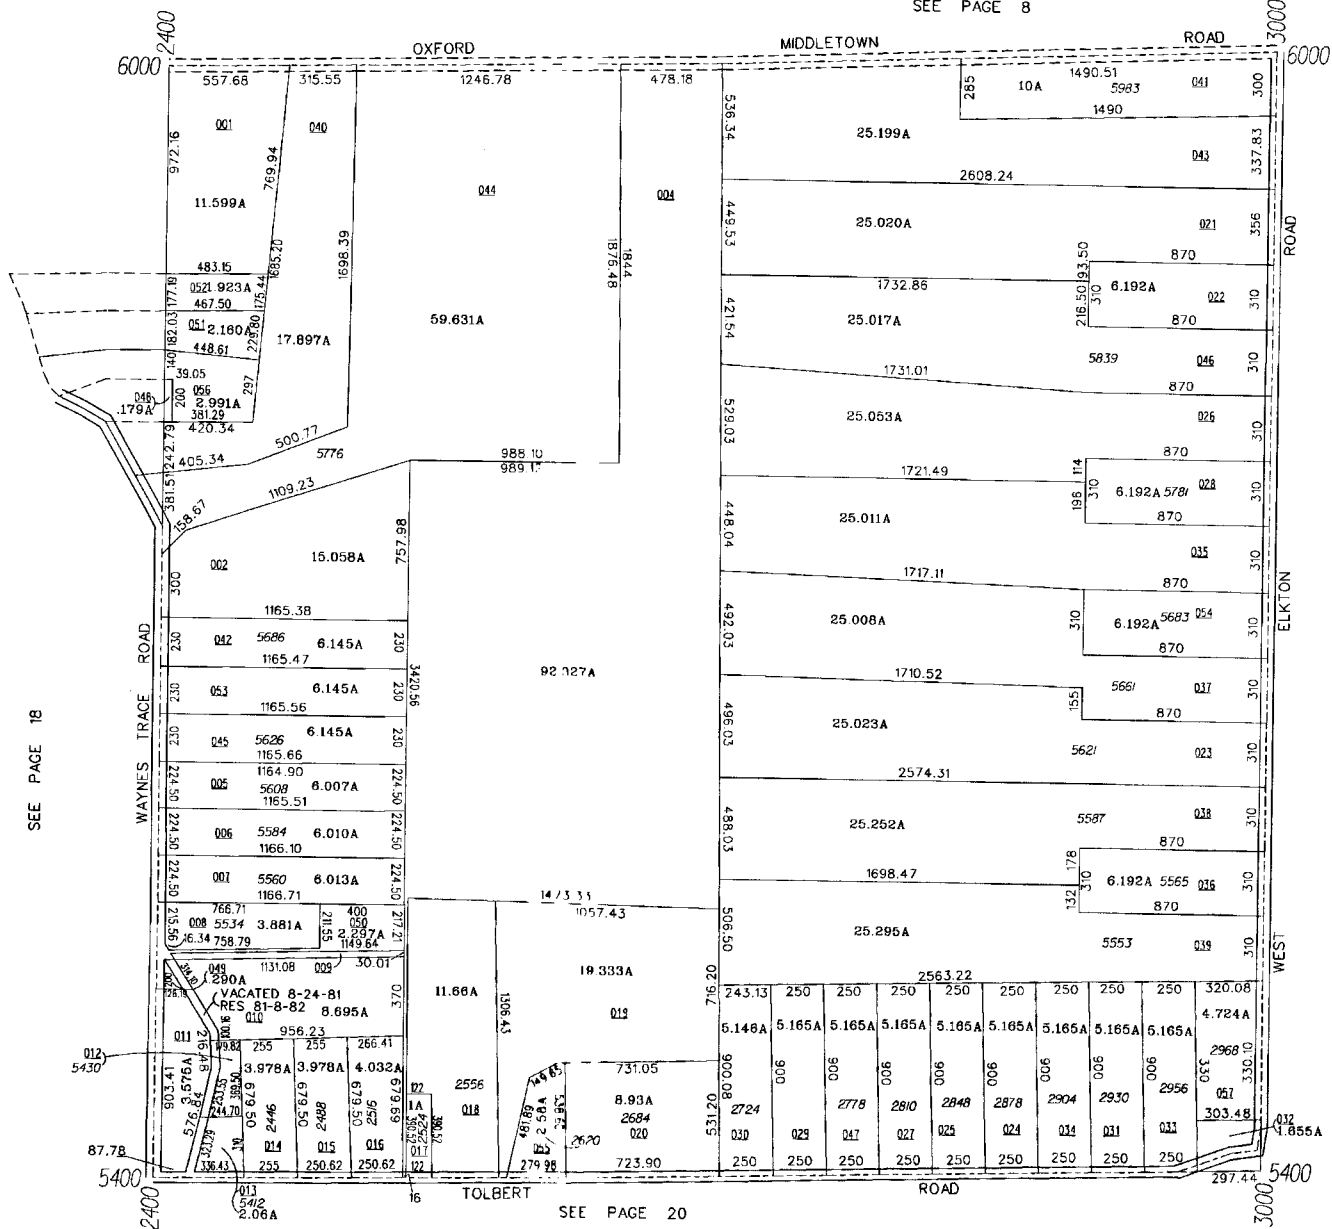

# WAYNE TOWNSHIP SECTION 17, TOWN 3, RANGE 3

017.000  
HOUSE NUMBERS

SEE PAGE 8

SEE PAGE 18

SEE PAGE 16

SEE PAGE 20

SCALE: 1"=400'  
TAXING DISTRICT: N5910 & N6110  
REVISED 10/4/96