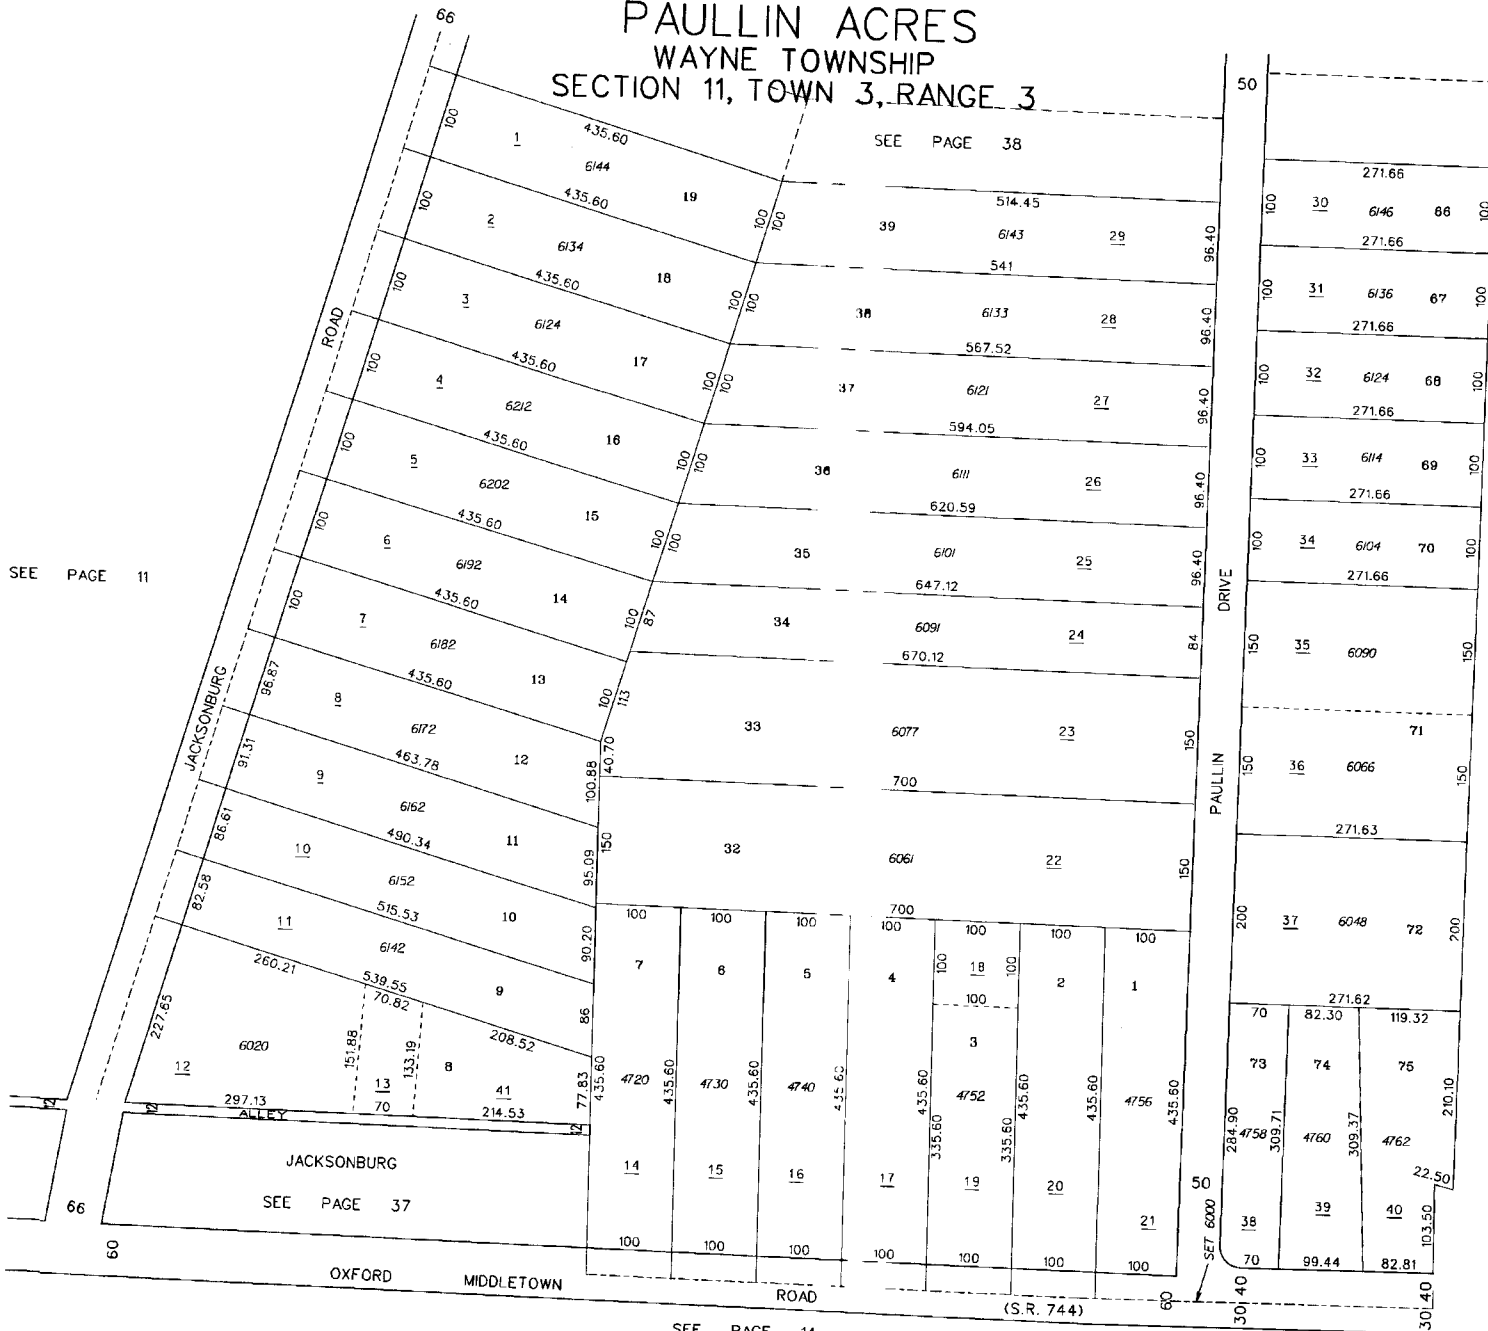

# PAULLIN ACRES WAYNE TOWNSHIP SECTION 11, TOWN 3, RANGE 3

039.000  
HOUSE NUMBERS

SEE PAGE 11

SEE PAGE 38

SCALE: 1"=100'  
TAXING DISTRICT N6120  
REVISED 7/9/97

SEE PAGE 12

SEE PAGE 14

(S.R. 744)