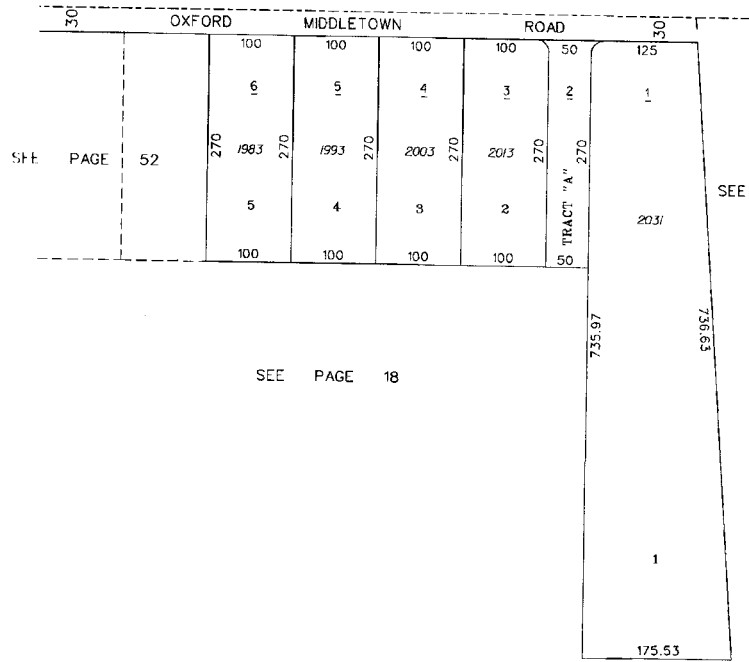

NEVERSAIL RANCHES
 WAYNE TOWNSHIP
 SECTION 18, TOWN 3, RANGE 3

053.000

HOUSE NUMBERS

SEE PAGE 7

SEE PAGE 18

SEE PAGE 18

N

SCALE: 1"=100'
 TAXING DISTRICT-N612C
 REVISED 7/10/97