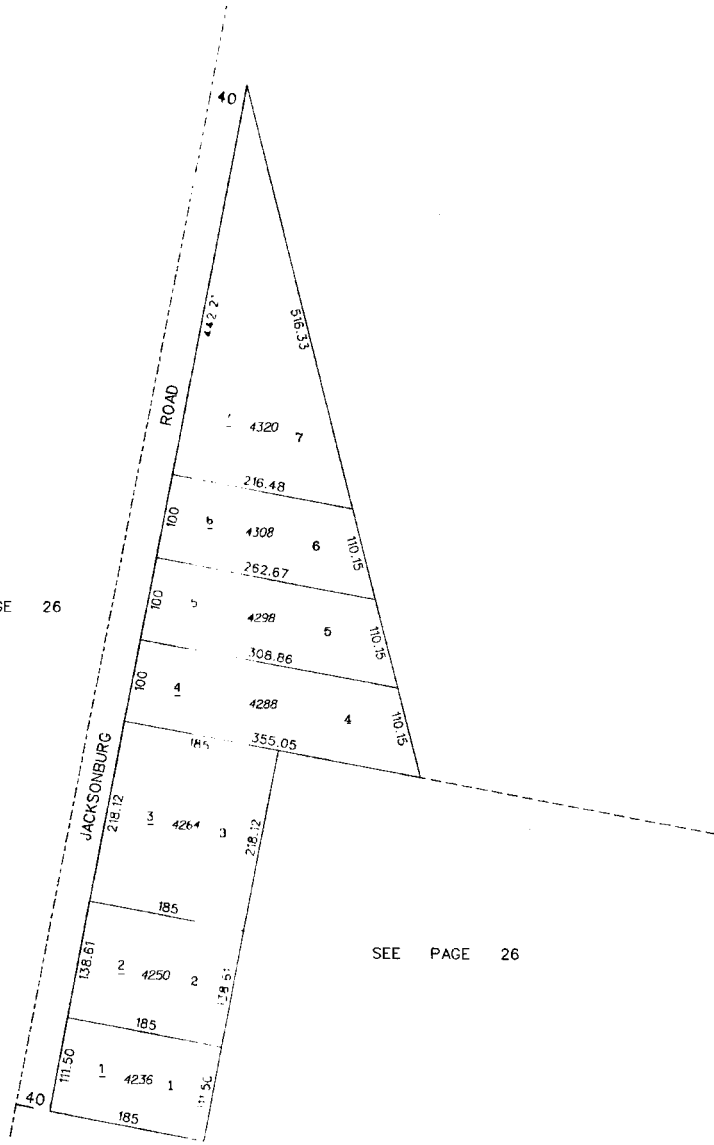

SHILOH TERRACE  
 WAYNE TOWNSHIP  
 SECTION 26, TOWN 3, RANGE 3

058.000

HOUSE NUMBERS

SCALE: 1"=100'  
 TAXING DISTRICT: N6120  
 REVISED 7/9/97

SEE PAGE 26

SEE PAGE 26