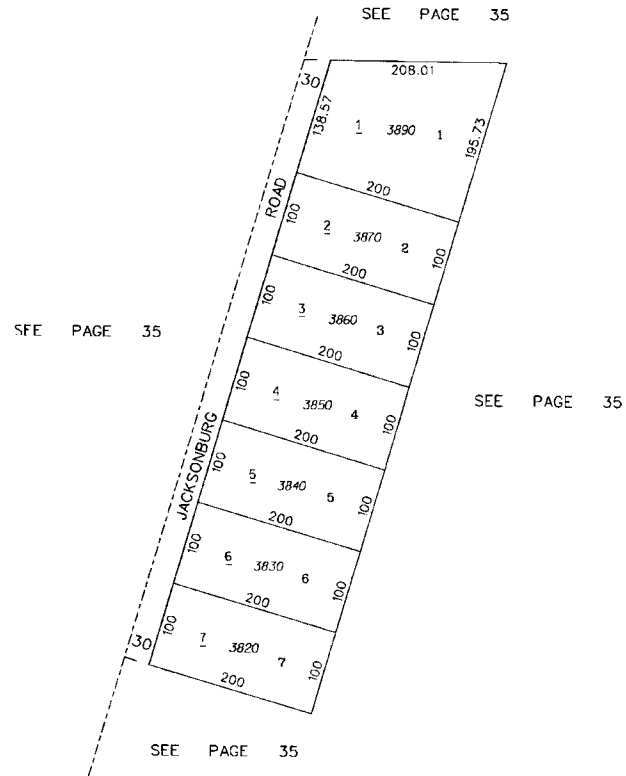

MIDWAY PARK
WAYNE TOWNSHIP
SECTION 35, TOWN 3, RANGE 3

066.000

HOUSE NUMBERS

SCALE: 1"=100'
TAXING DISTRICT: N6
REVISED 7/10/97