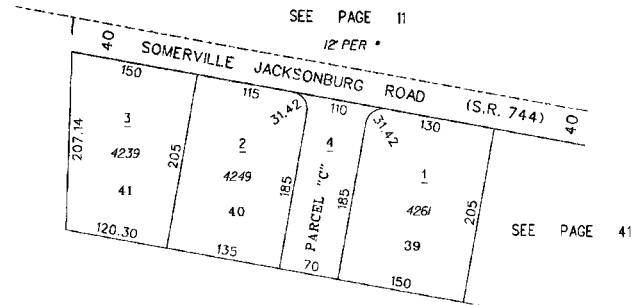

HEAVENLY ACRES
 WAYNE TOWNSHIP
 SECTION 11, TOWN 3, RANGE 3

074.000
 HOUSE NUMBERS

SEE PAGE 11

SEE PAGE 11

SCALE: 1"=100'
 TAXING DISTRICT: N6120
 REVISED 4/2/91