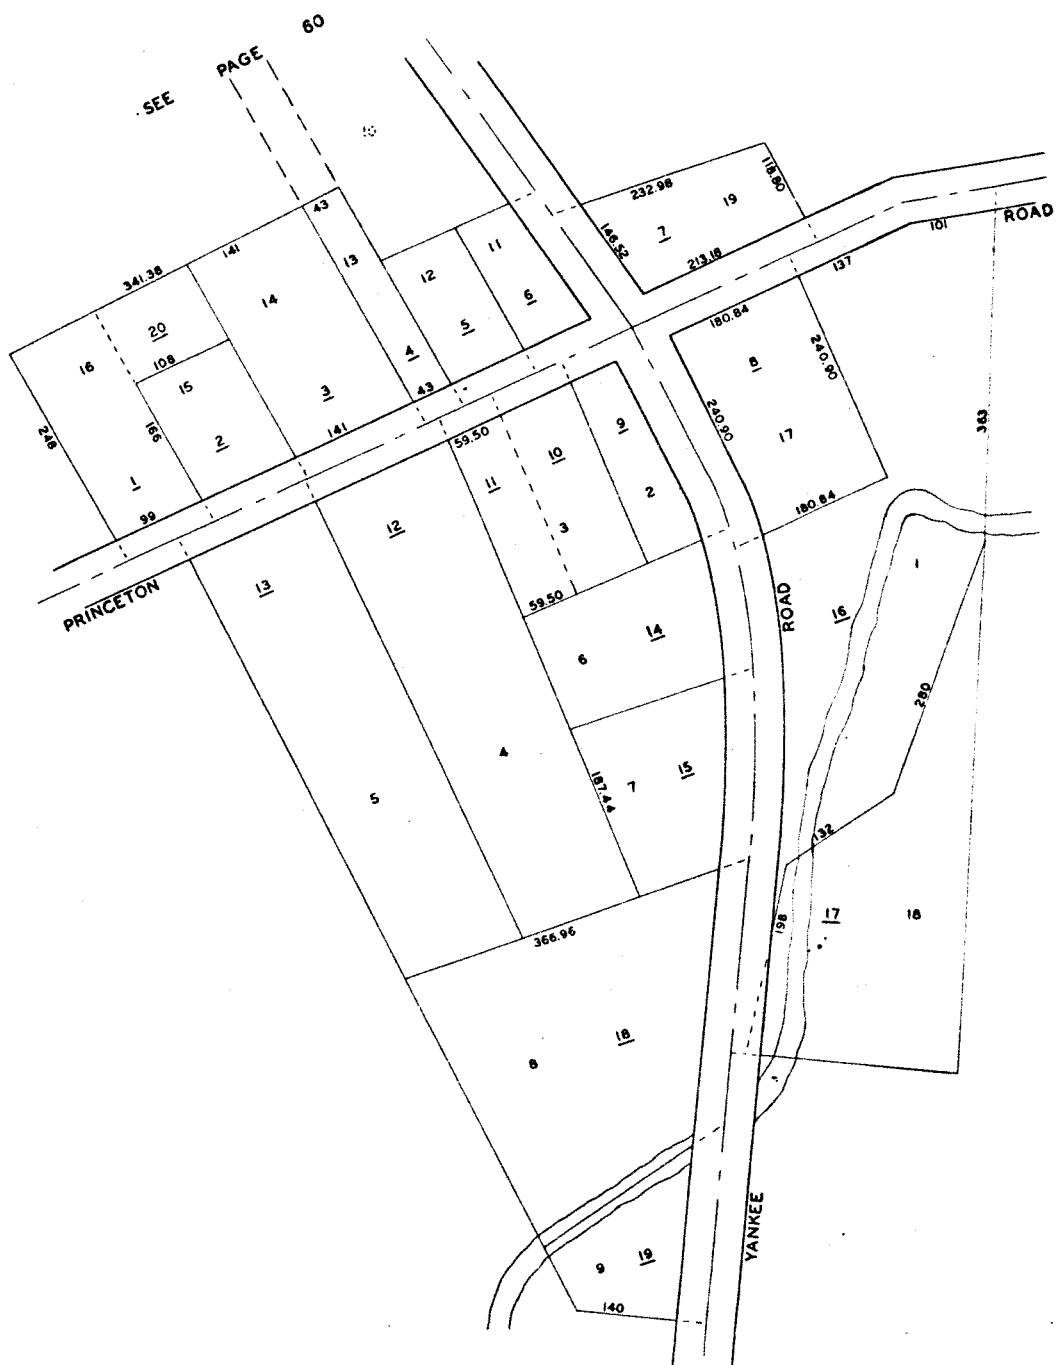

HUNTSVILLE
LIBERTY TOWNSHIP
SECTION 20 TOWN 3 RANGE 3

SCALE 1"=100'