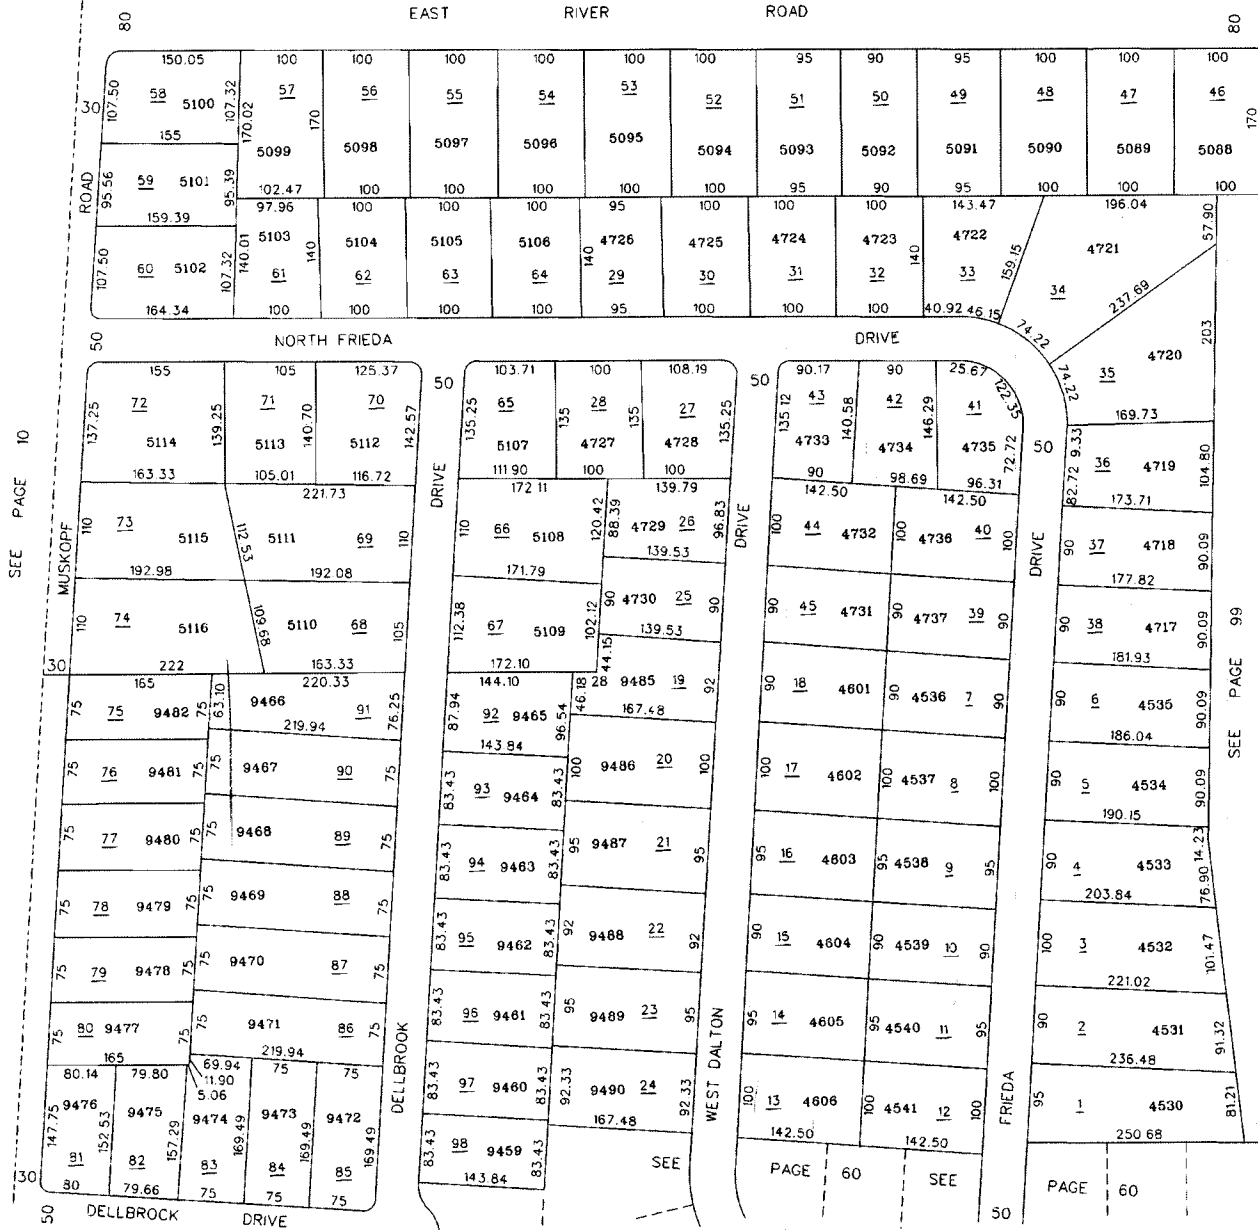

FAIRFIELD CITY

SEE PAGE 3

107.000

SUIWANNEE DRIVE

POTOMAC DRIVE

WABASH DRIVE

TALLAWANDA DRIVE

SCALE: 1" = 100
TAXING DISTRICT: 40700
REVISED 4/18/94

SEE PAGE 99

PAGE 60 SEE

PAGE 60