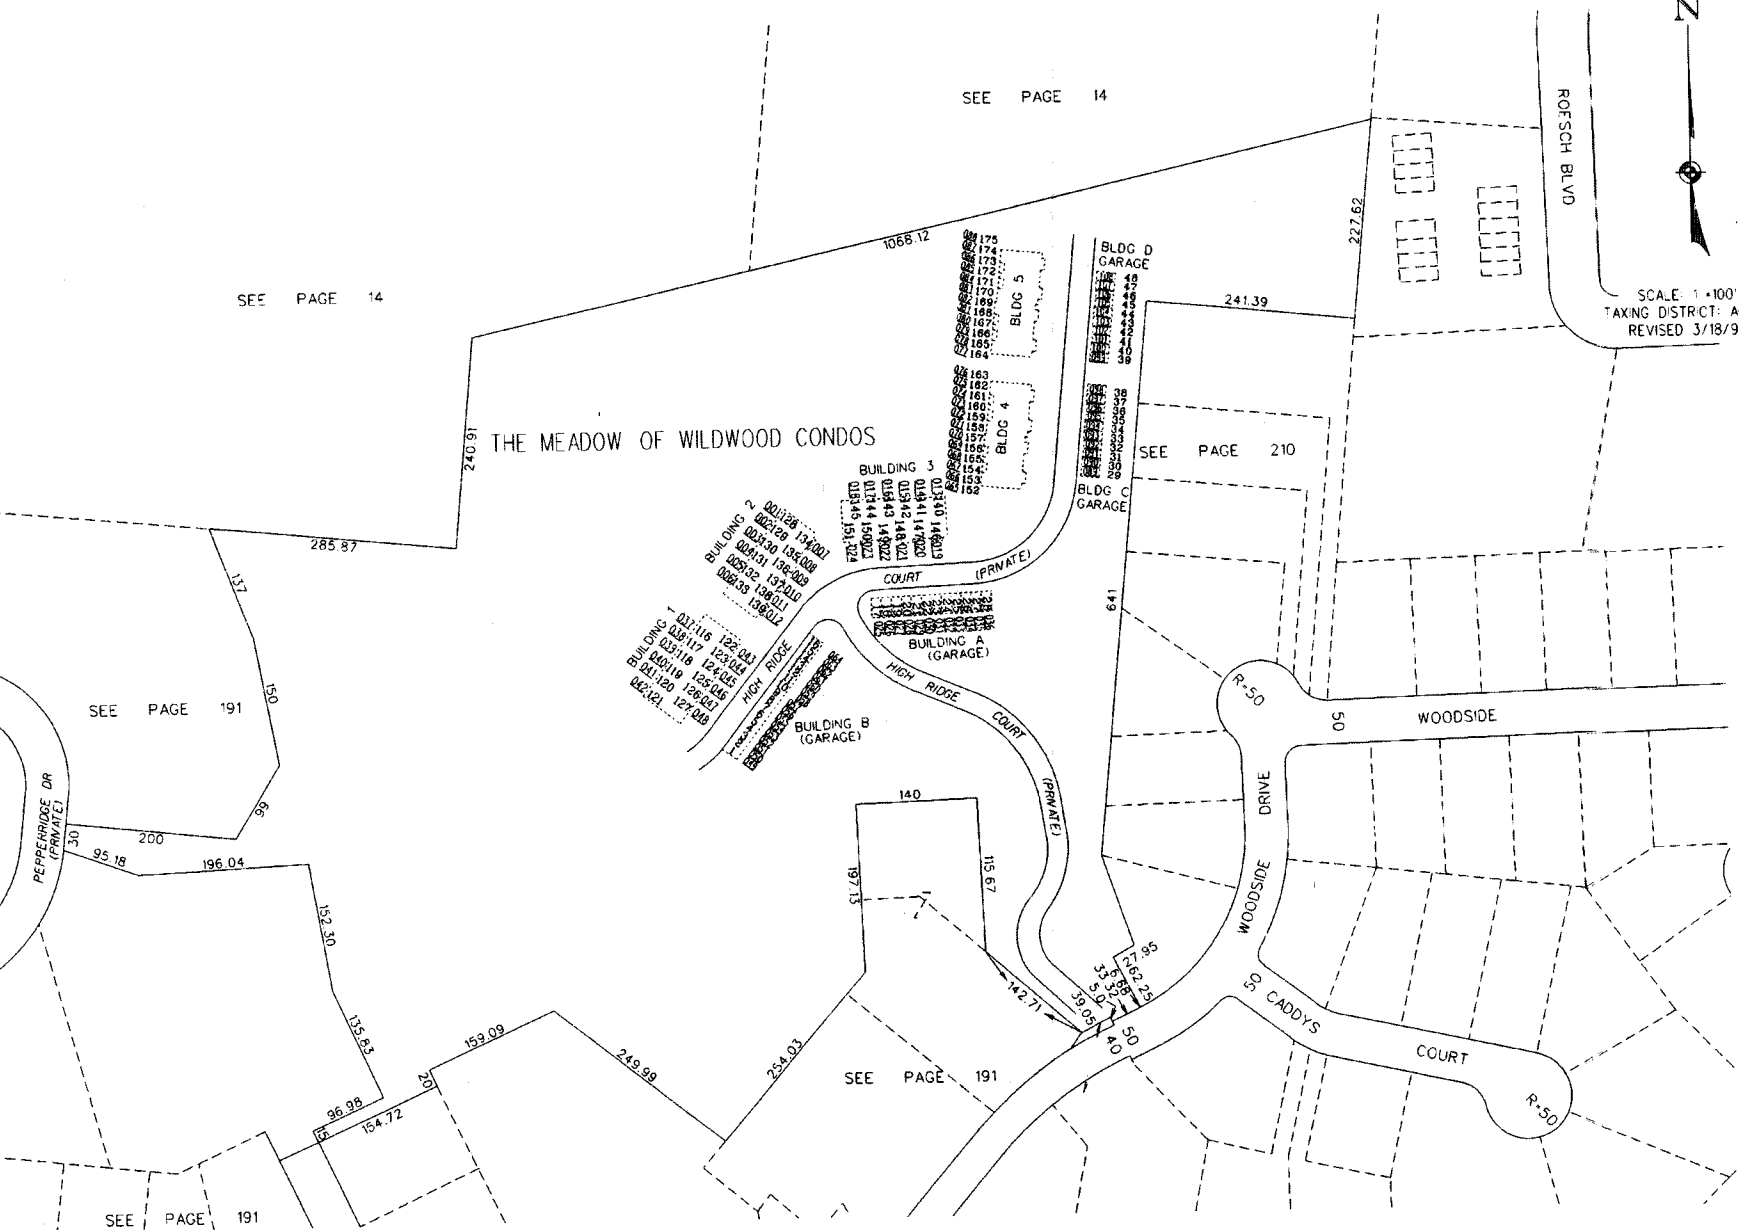

FAIRFIELD CITY
SECTION 21, TOWN 2, RANGE 2

242.000

SCALE: 1"=100'
TAXING DISTRICT: A0700
REVISED 3/18/97

SEE PAGE 14

SEE PAGE 14

THE MEADOW OF WILDWOOD CONDOS

SEE PAGE 210

- BLDG D GARAGE
- BLDG 5
- BLDG 4
- BLDG 3
- BLDG C GARAGE
- BLDG B (GARAGE)
- BLDG A (GARAGE)

SEE PAGE 191

SEE PAGE 191

SEE PAGE 191