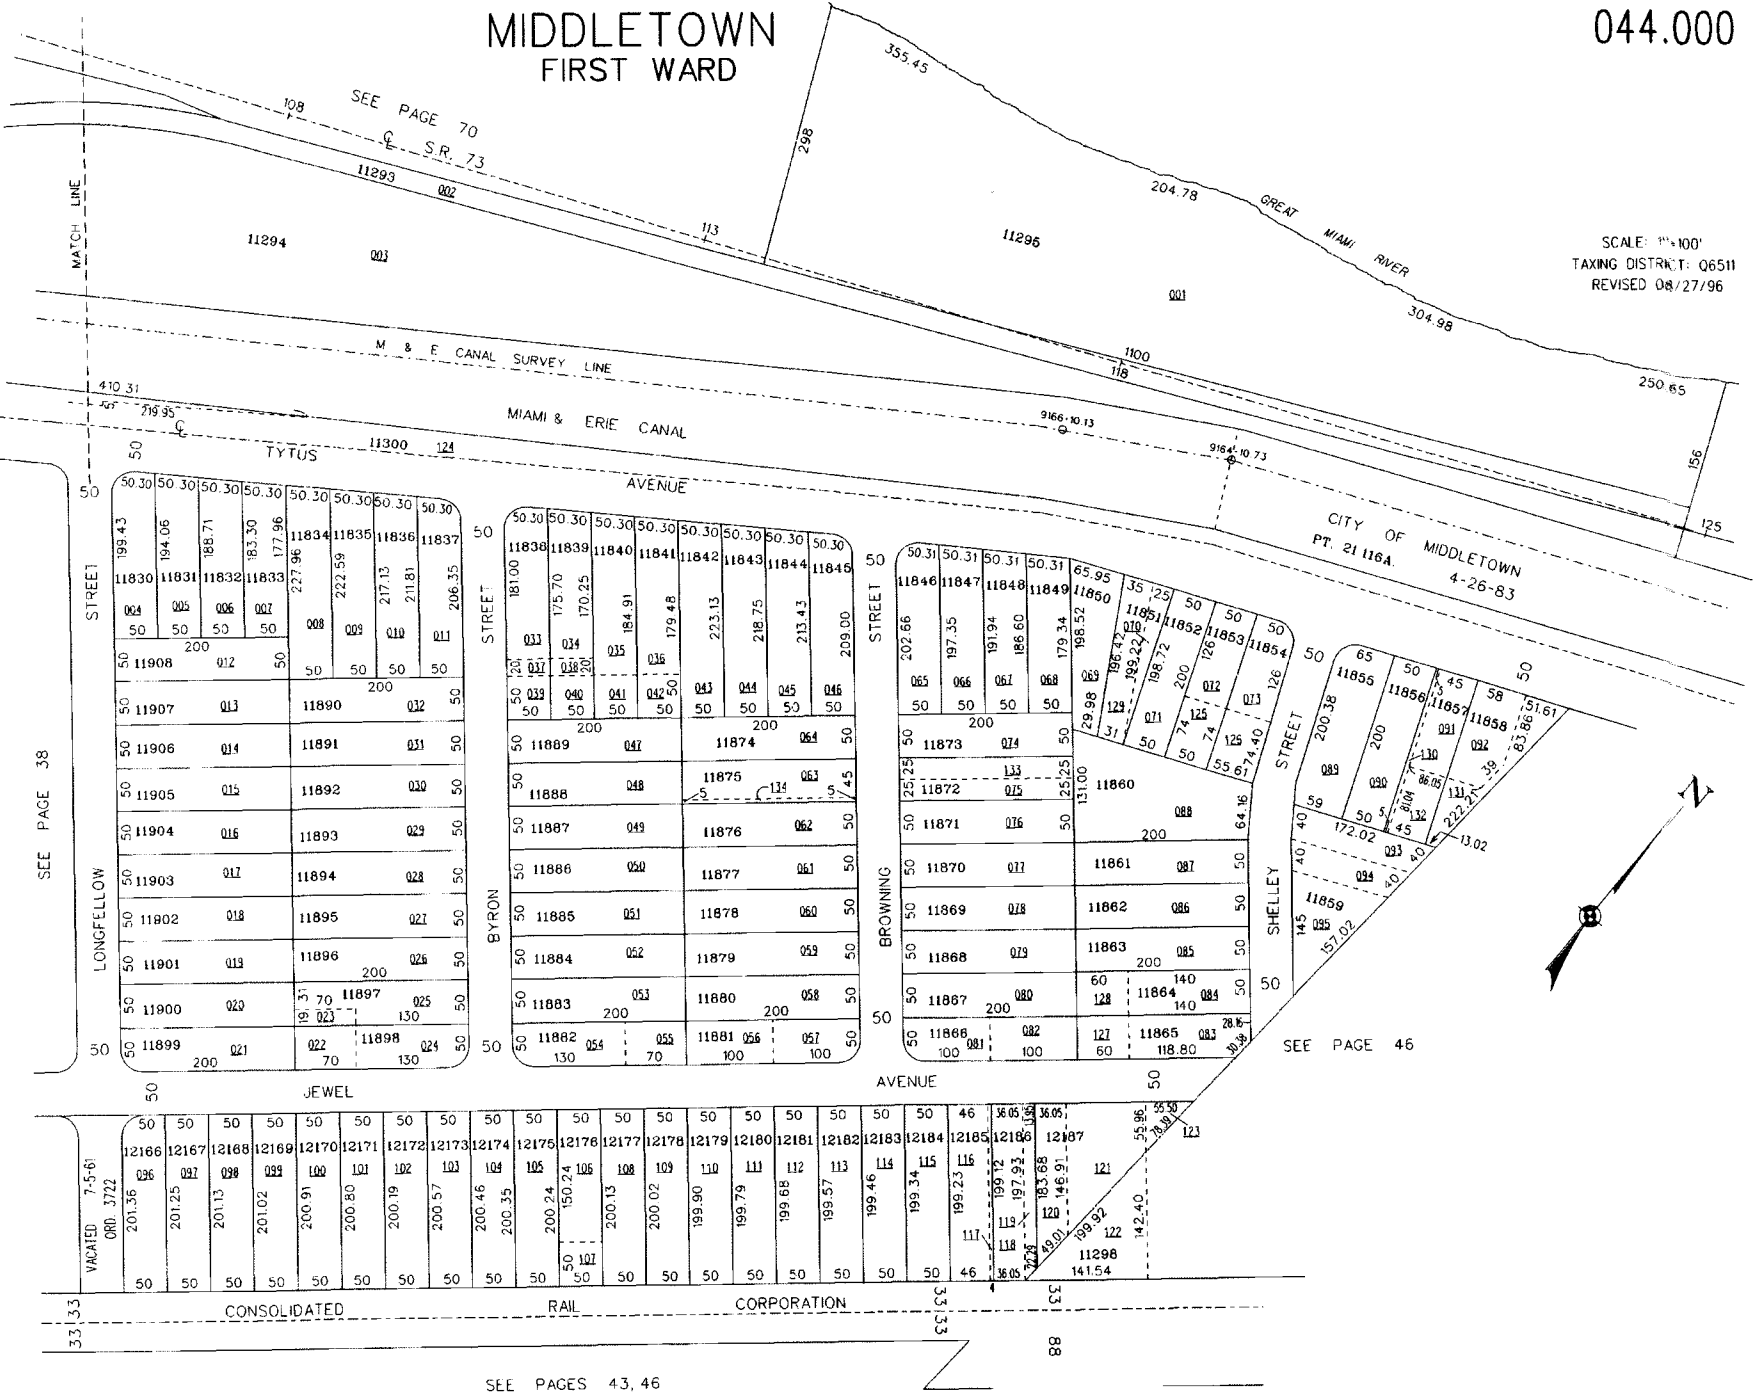

# MIDDLETOWN FIRST WARD

044.000

SCALE: 1"=100'  
TAXING DISTRICT: 06511  
REVISED 08/27/96

SEE PAGE 38

SEE PAGE 46

SEE PAGES 43, 46

VACATED 7-5-61  
ORD. 3722

CONSOLIDATED

RAIL

CORPORATION

88