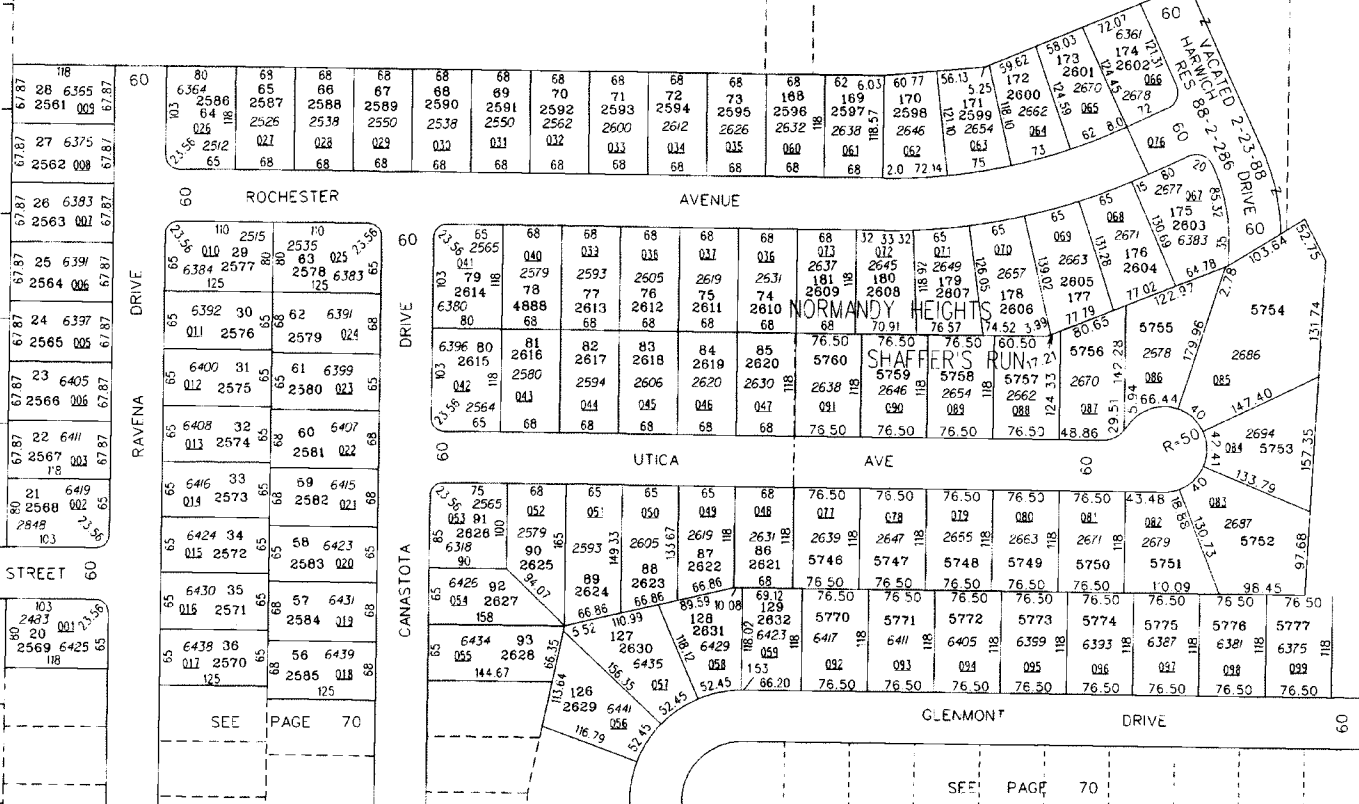

NORMANDY HEIGHTS, SHAFFER'S RUN FAIRFIELD TOWNSHIP SECTION 26, TOWN 2, RANGE 3

071.000

HOUSE NUMBERS

SCALE: 1"=100'
TAXING DISTRICT: A0300
REVISED 7/30/78

SEE PAGE 26

SEE PAGE 64

SEE PAGE 26

SEE PAGE 64

CONOVER STREET

ROCHESTER AVENUE

UTICA AVE

GLENMONT DRIVE

RAVENNA DRIVE

CANASTOTA DRIVE

SEE PAGE 70

SEE PAGE 70

NORMANDY HEIGHTS
SHAFFER'S RUN