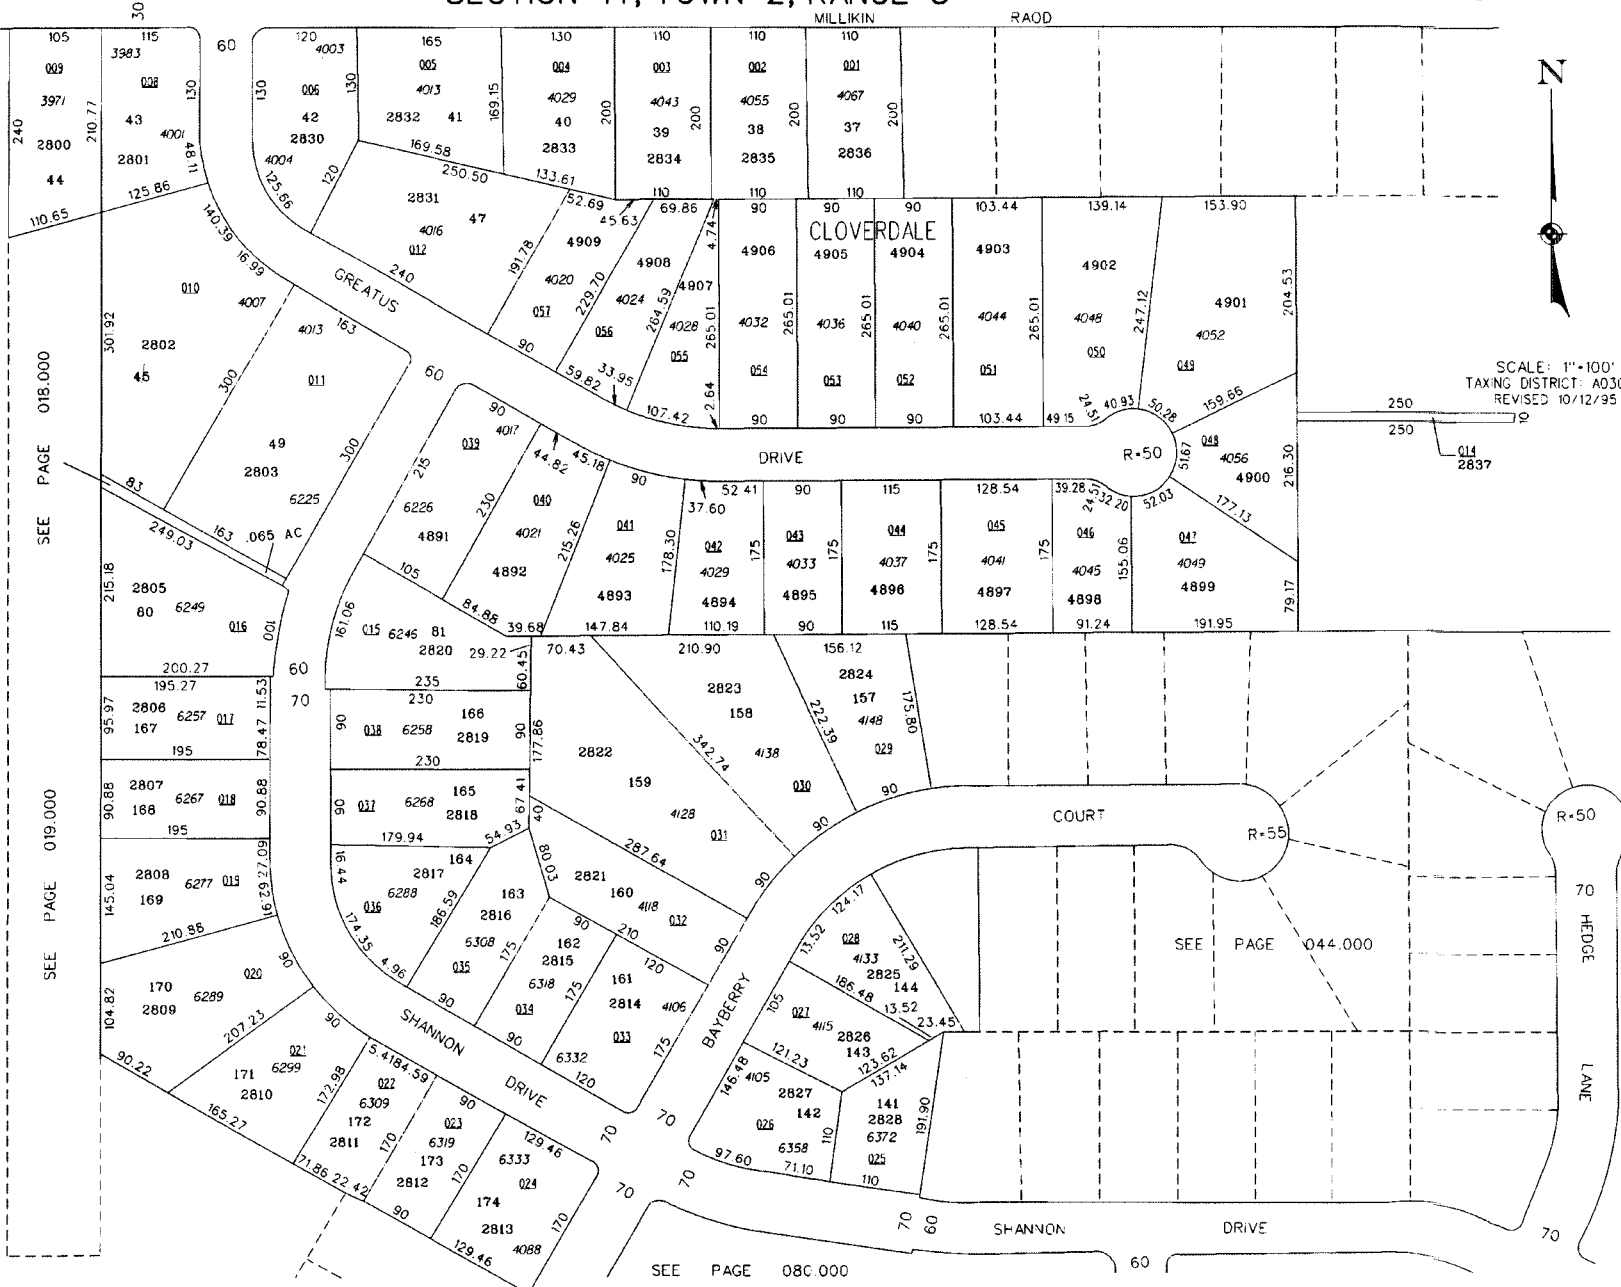

CLOVERDALE
FAIRFIELD TOWNSHIP
SECTION 14, TOWN 2, RANGE 3

075.000

HOUSE NUMBERS

SEE PAGE 019.000

SCALE: 1"=100'
TAXING DISTRICT: A0301
REVISED 10/12/95

SEE PAGE 08C.000

60

70