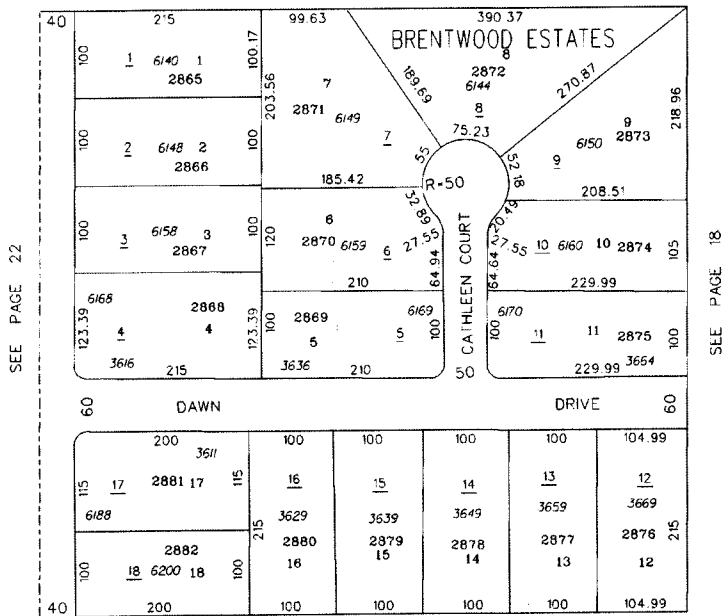

# BRENTWOOD ESTATES FAIRFIELD TOWNSHIP SECTION 14, TOWN 2, RANGE 3

078.000

HOUSE NUMBERS

SEE PAGE 18

SEE PAGE 22

SEE PAGE 18

SEE PAGE 18

SCALE: 1"=100'  
TAXING DISTRICT: A0300  
REVISED 11/4/94