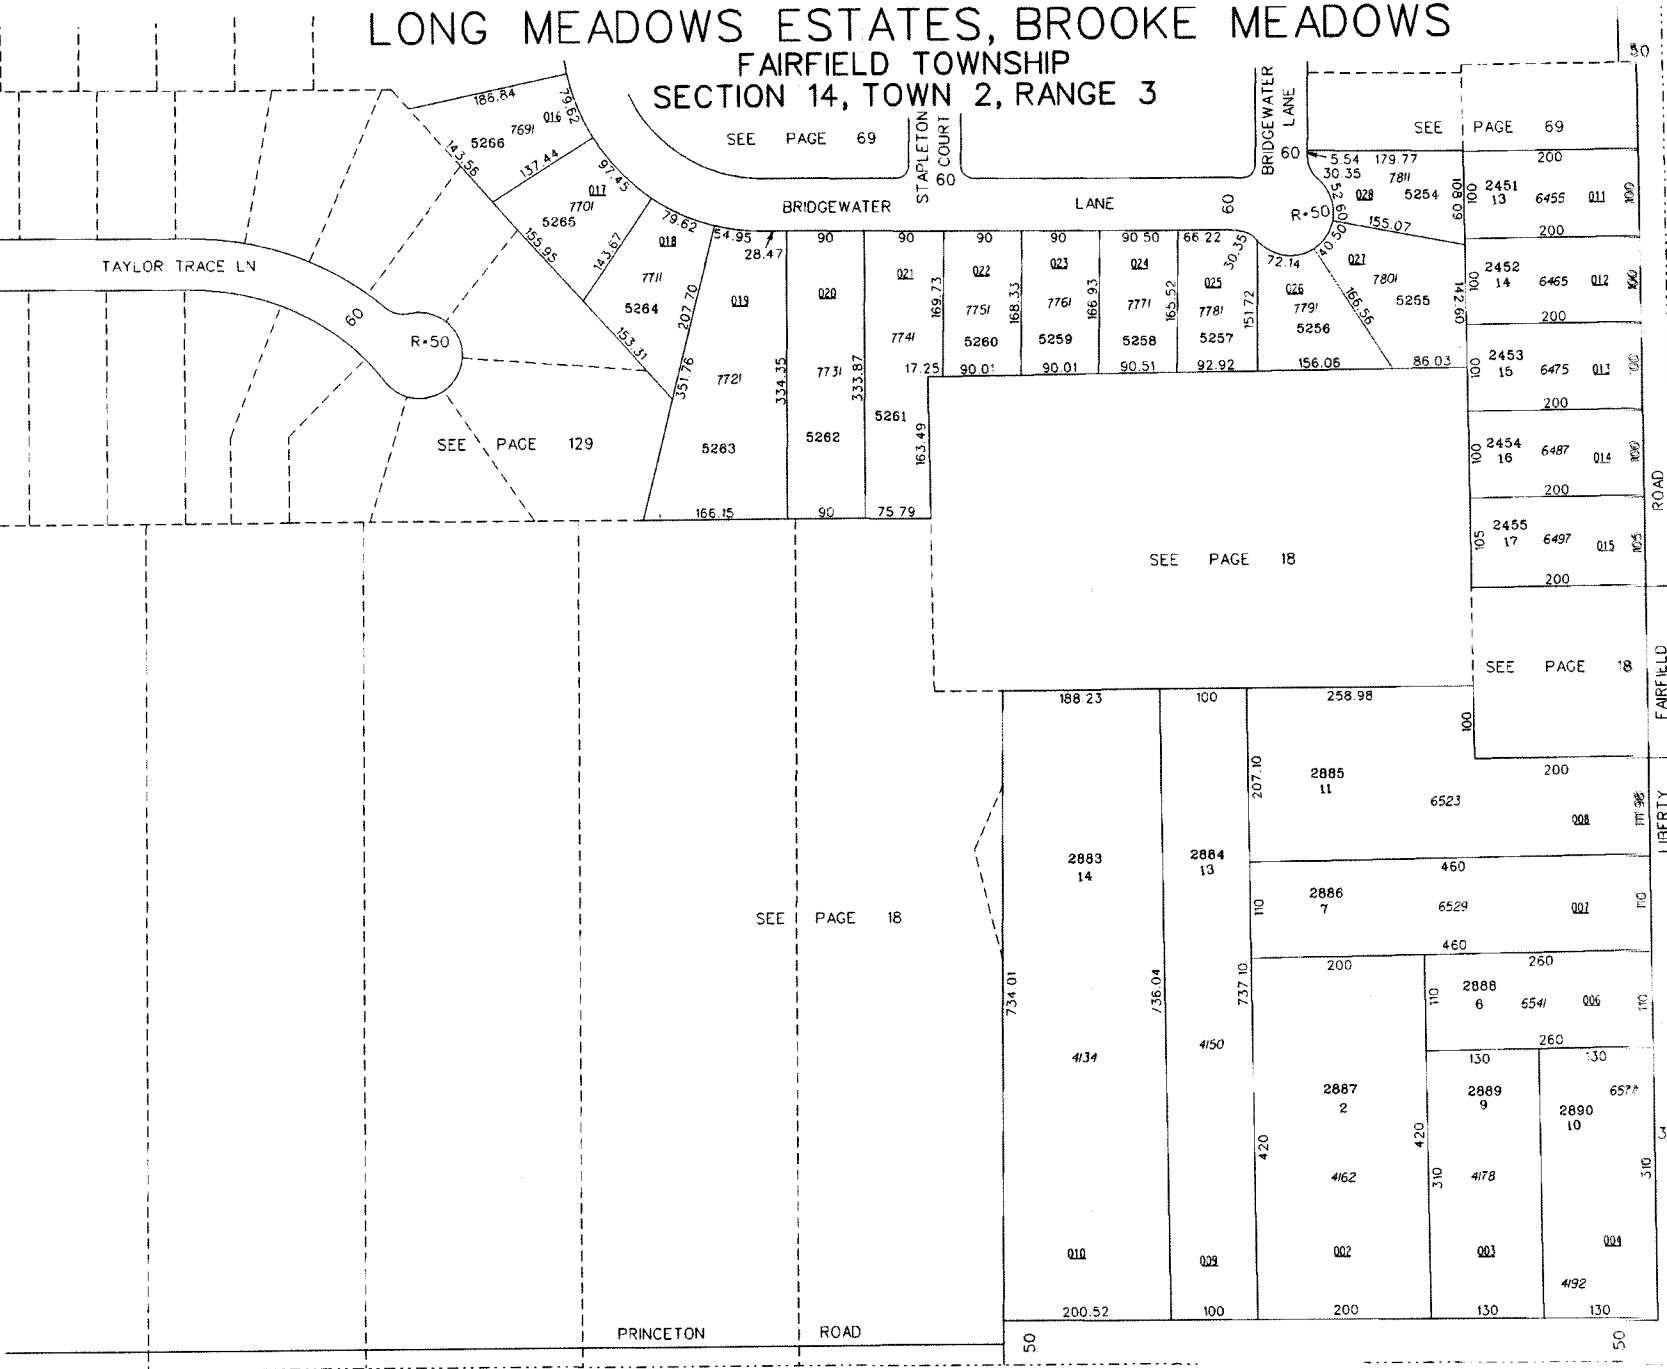

## FAIRFIELD TOWNSHIP SECTION 14, TOWN 2, RANGE 3

079.000

HOUSE NUMBERS

N

SCALE: 1" = 100'  
TAXING DISTRICT: A0300  
REVISED 6/13/96

SEE PAGE 69

SEE PAGE 69

SEE PAGE 129

SEE PAGE 18

SEE PAGE 18

SEE PAGE 18

SEE PAGE 17

LIBERTY TOWNSHIP

FAIRFIELD

LIBERTY

30