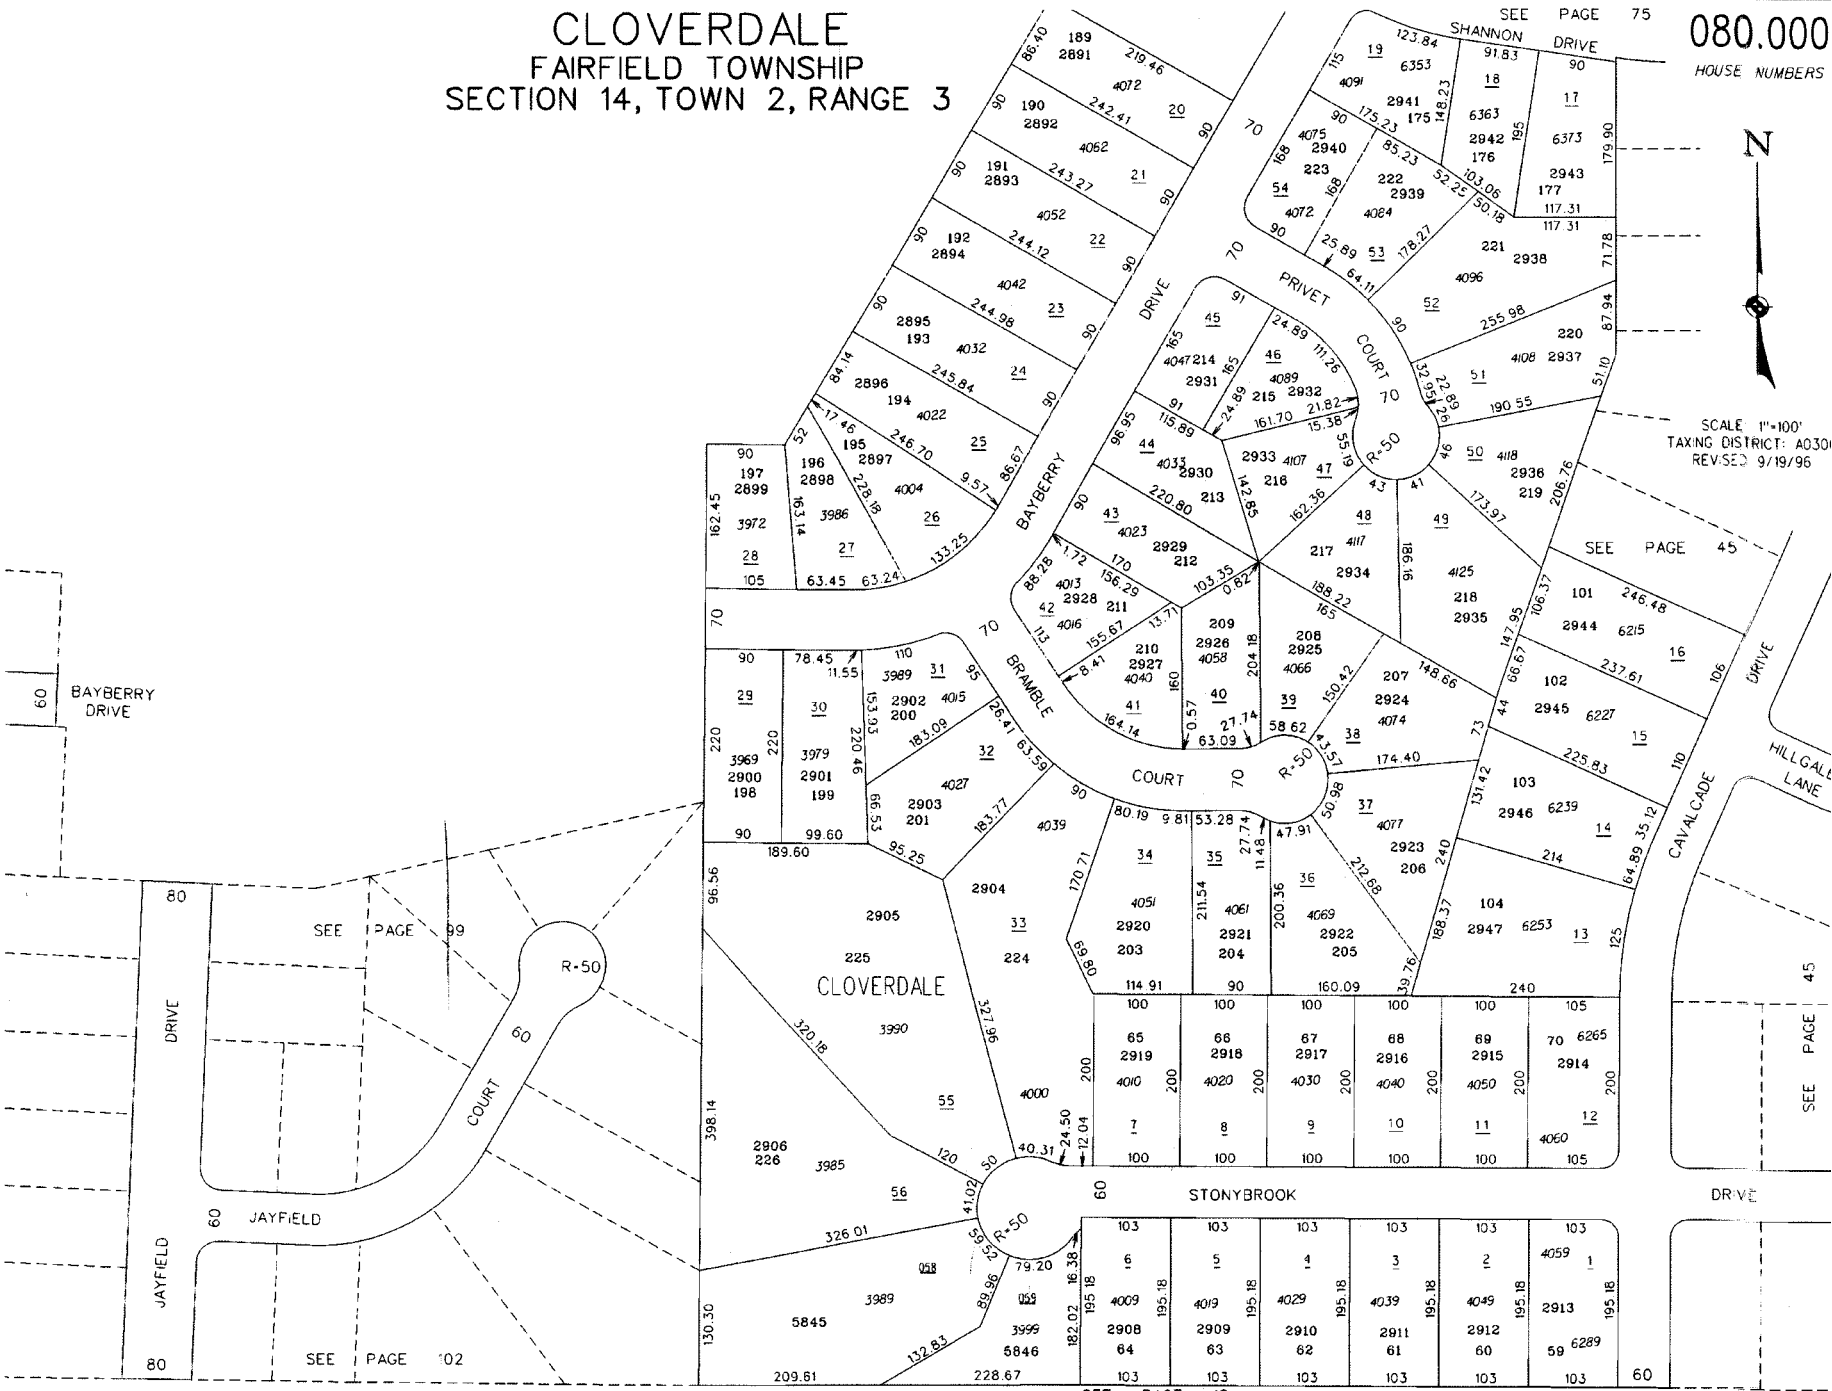

CLOVERDALE FAIRFIELD TOWNSHIP SECTION 14, TOWN 2, RANGE 3

SCALE 1"=100'
TAXING DISTRICT: A0301
REVISED 9/19/96

SEE PAGE 45

SEE PAGE 45

SEE PAGE 99

SEE PAGE 102

BAYBERRY DRIVE

DRIVE

JAYFIELD

STONYBROOK

DRIVE

HILL GALE LANE

CAVALCADE

DRIVE

PRIVET COURT

BAYBERRY