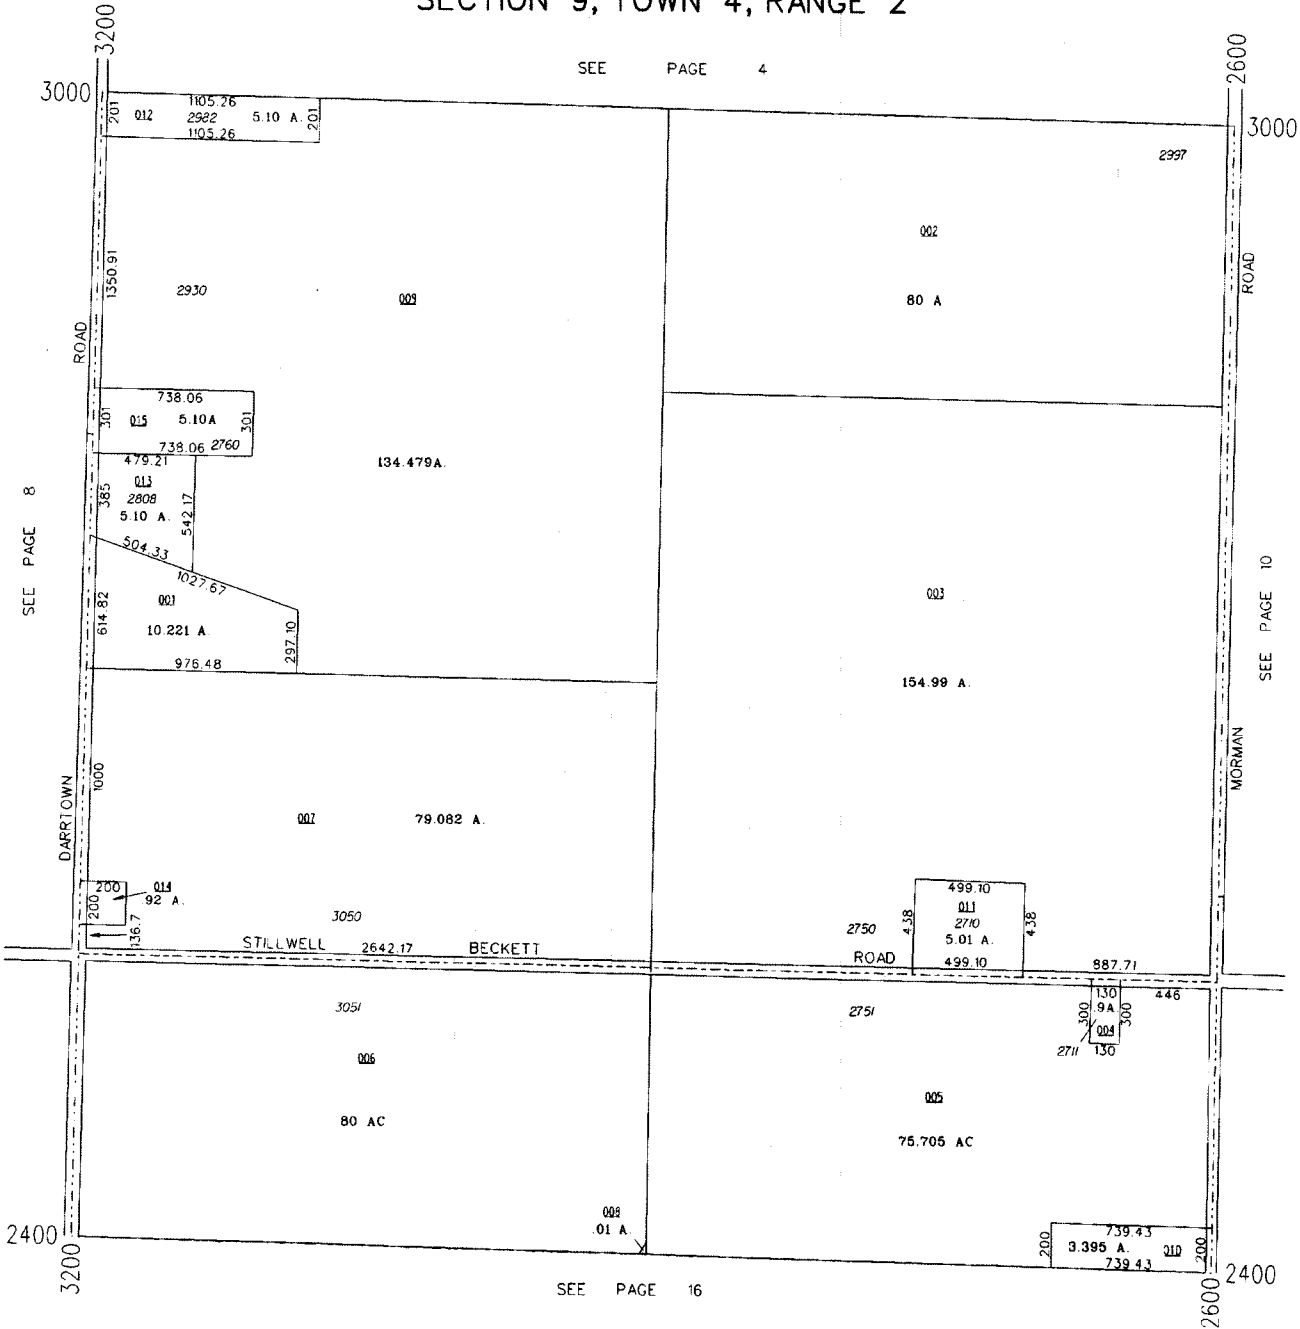

HANOVER TOWNSHIP SECTION 9, TOWN 4, RANGE 2

009.000

HOUSE NUMBERS

SEE PAGE 4

SEE PAGE 8

SEE PAGE 10

SEE PAGE 16

SCALE: 1"=400'
TAXING DISTRICT: B'010
REVISED 9/10/97