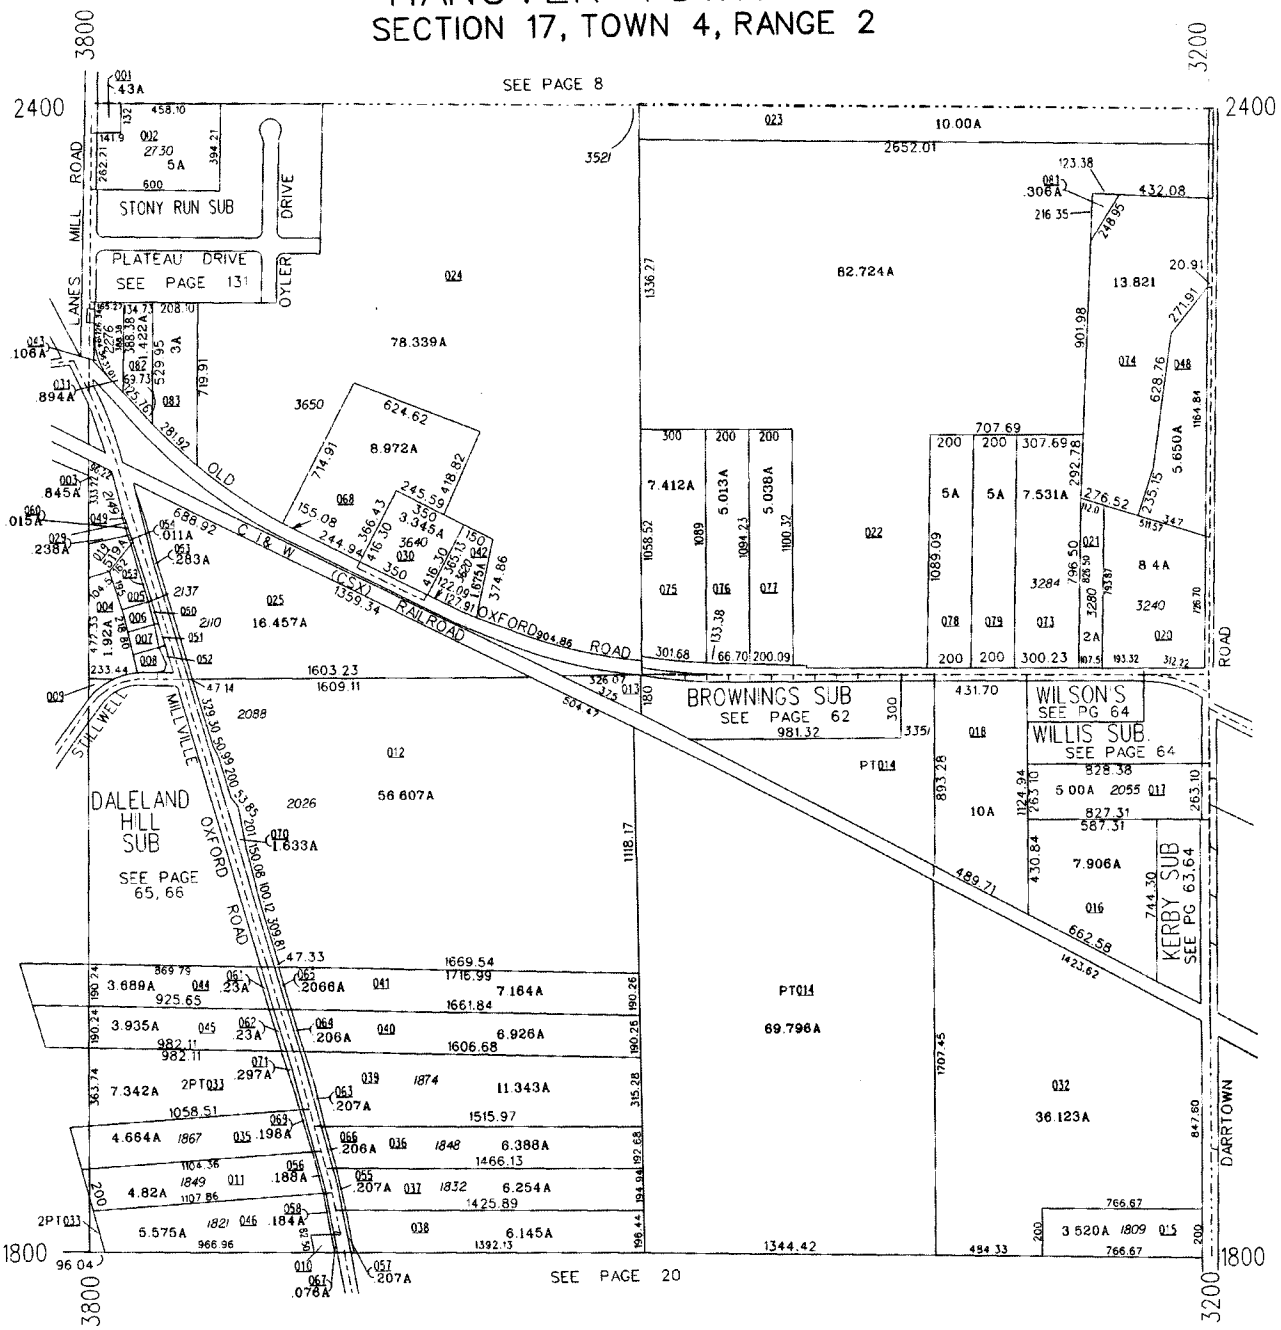

HANOVER TOWNSHIP SECTION 17, TOWN 4, RANGE 2

017.000
HOUSE NUMBERS

SCALE: 1"=400'
TAXING DISTRICT: B*010
REVISED 8/28/98

SEE PAGE 8

SEE PAGE 18

SEE PAGE 13

SEE PAGE 20