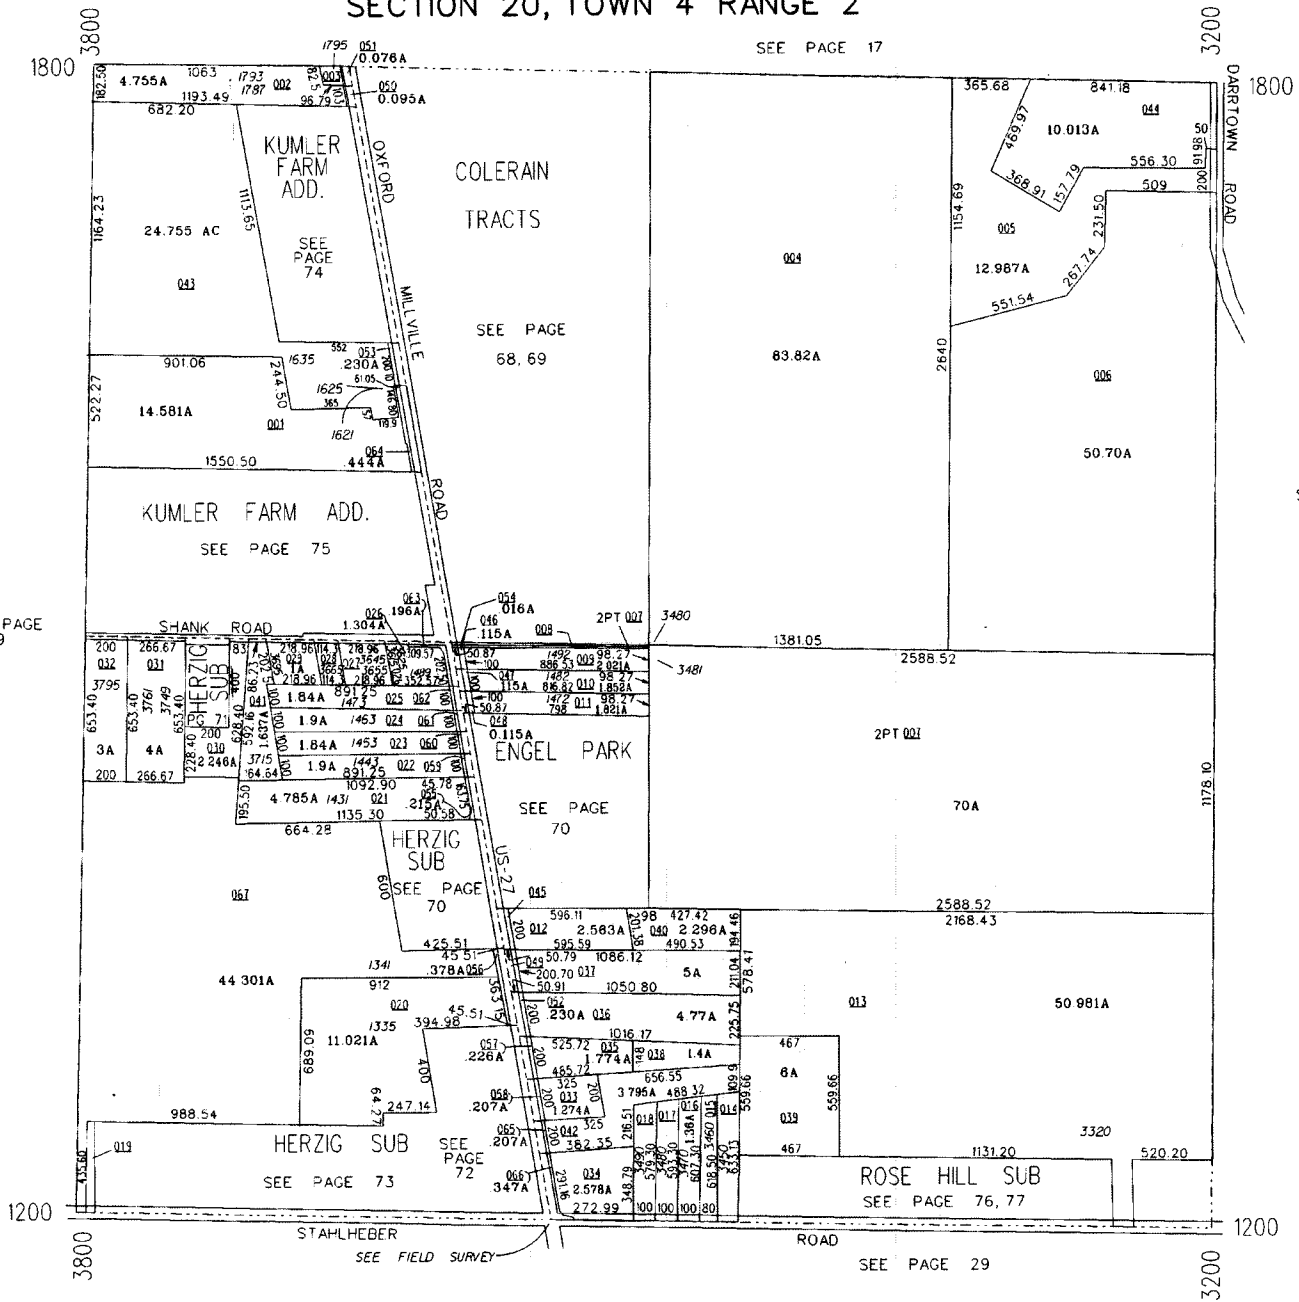

HANOVER TOWNSHIP
SECTION 20, TOWN 4 RANGE 2

020.000

HOUSE NUMBERS

SEE PAGE 17

SCALE: 1"=400'
TAXING DISTRICT: B1010
REVISED 5/14/97

SEE PAGE 21

SEE PAGE 19

SEE PAGE 72