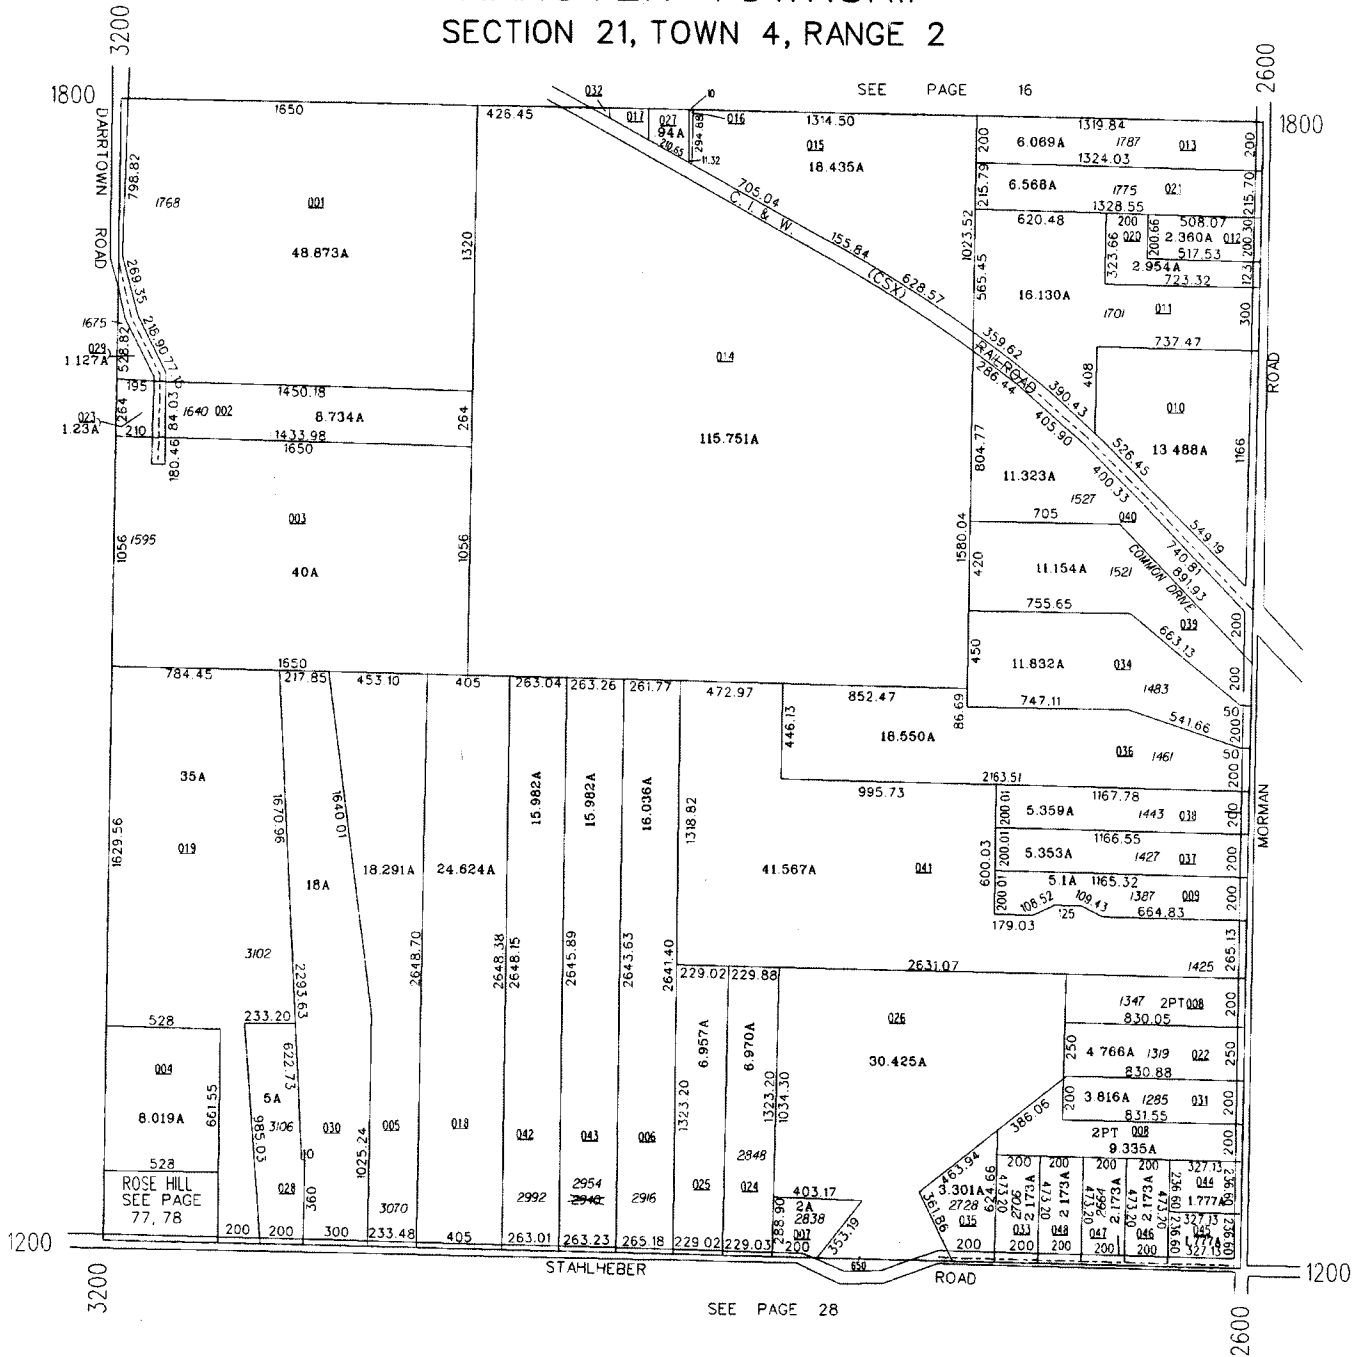

HANOVER TOWNSHIP

SECTION 21, TOWN 4, RANGE 2

021.000

HOUSE NUMBERS

SEE PAGE 16

SEE PAGE 20

SCALE: 1"=400'
TAXING DISTRICT: B101C
REVISED 10/20/97

SEE PAGE 22