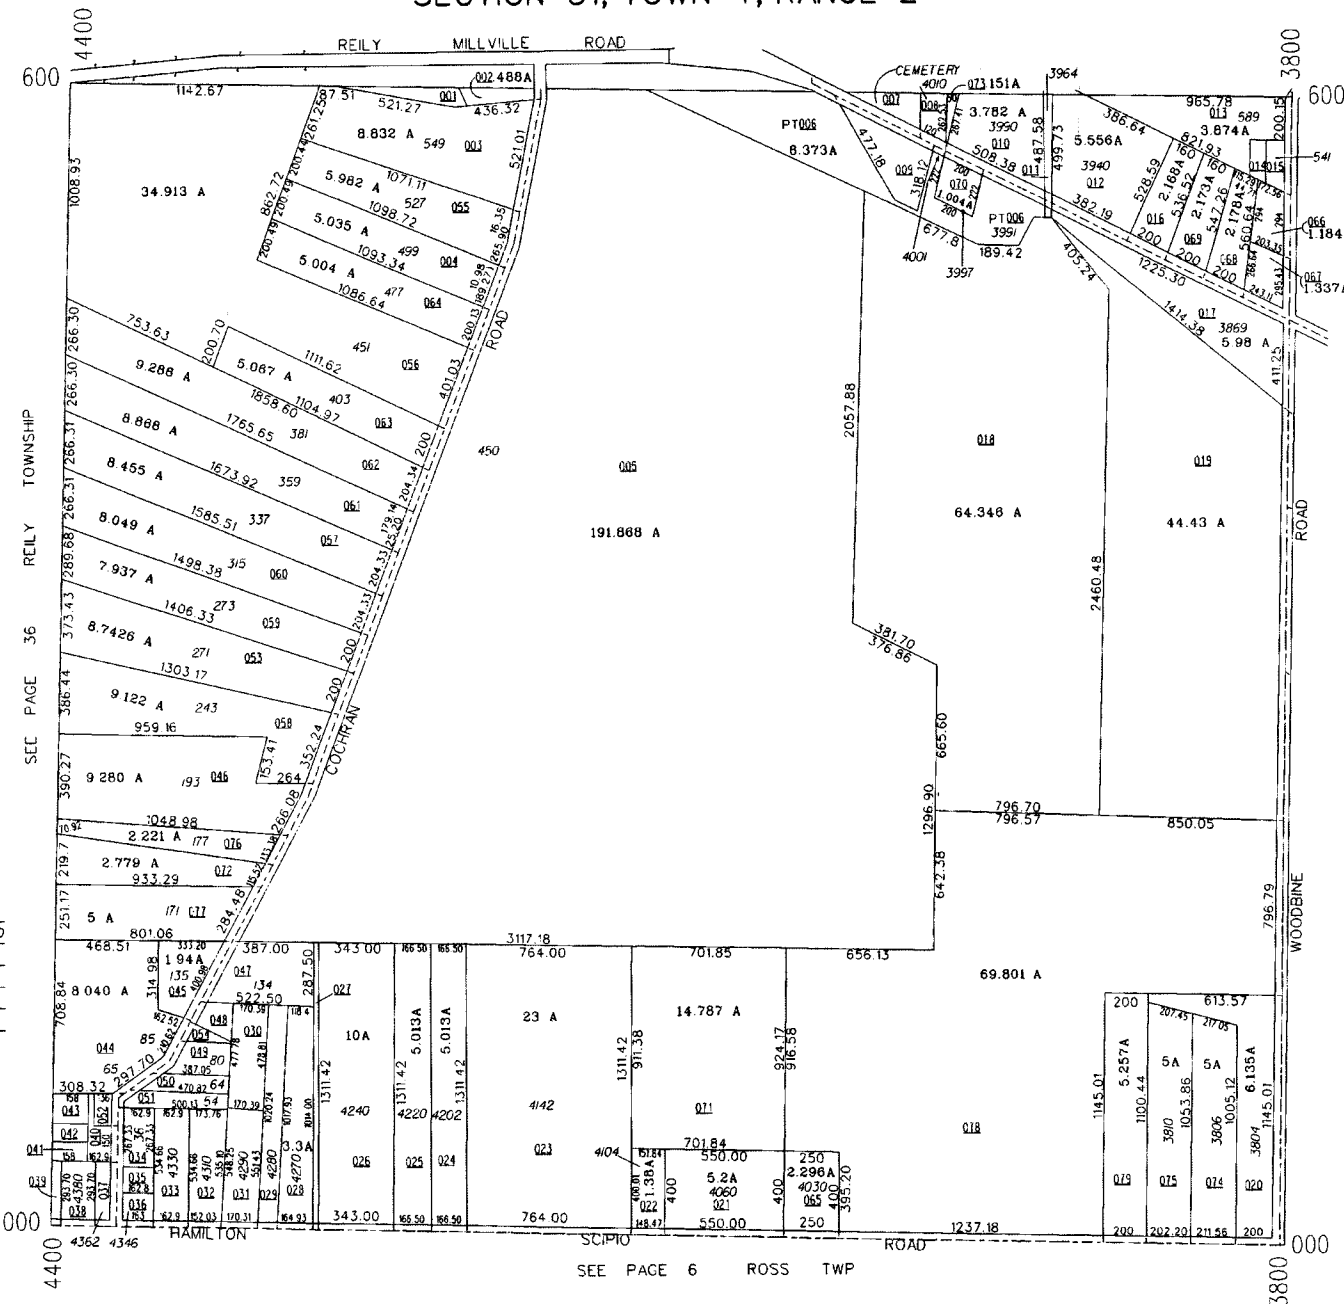

HANOVER TOWNSHIP SECTION 31, TOWN 4, RANGE 2

031.000

HOUSE NUMBERS

SCALE 1"=400
TAXING DISTRICT:
B1010 & B1310
REVISED 10/26/94

SEC PAGE 36 REILY TOWNSHIP

SEE PAGE 6 ROSS TWP

SEE PAGE 32

PARCEL	ADDRESS
035	16 COCHRAN ROAD
040	41 "
048	110 "
052	53 "
054	104 "