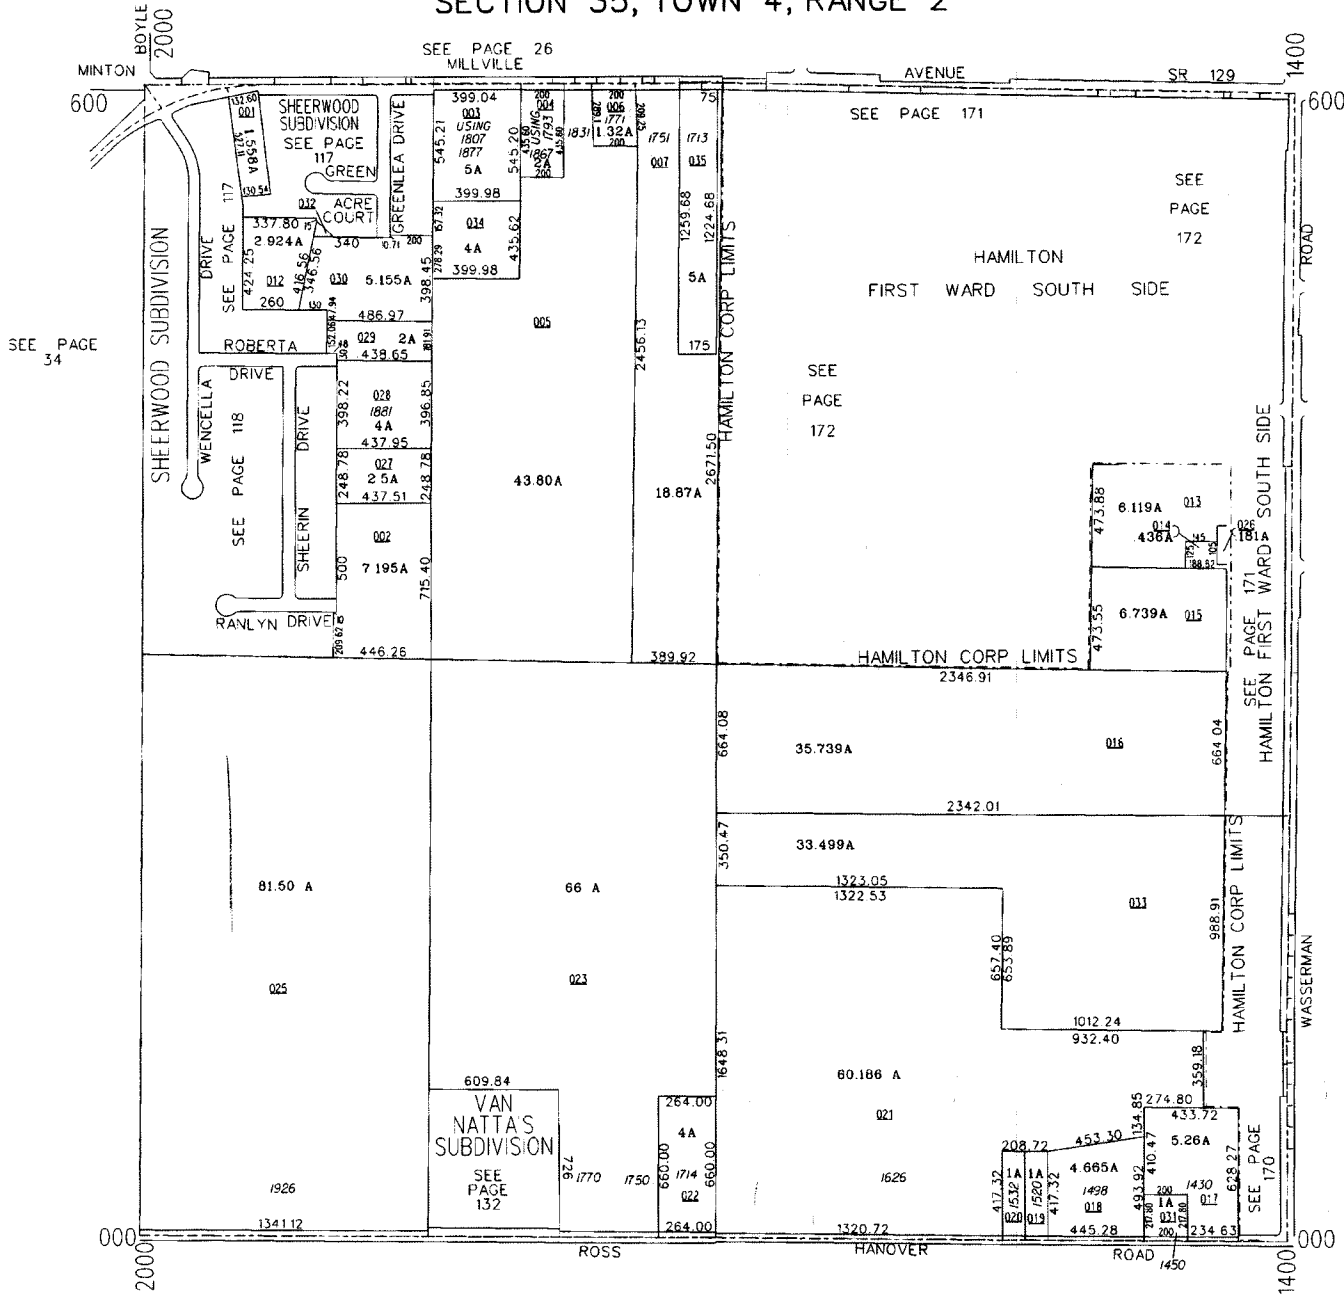

HANOVER TOWNSHIP SECTION 35, TOWN 4, RANGE 2

035.000

HOUSE NUMBERS

SCALE: 1"=400'
TAXING DISTRICT: B120
REVISED 11/4/94